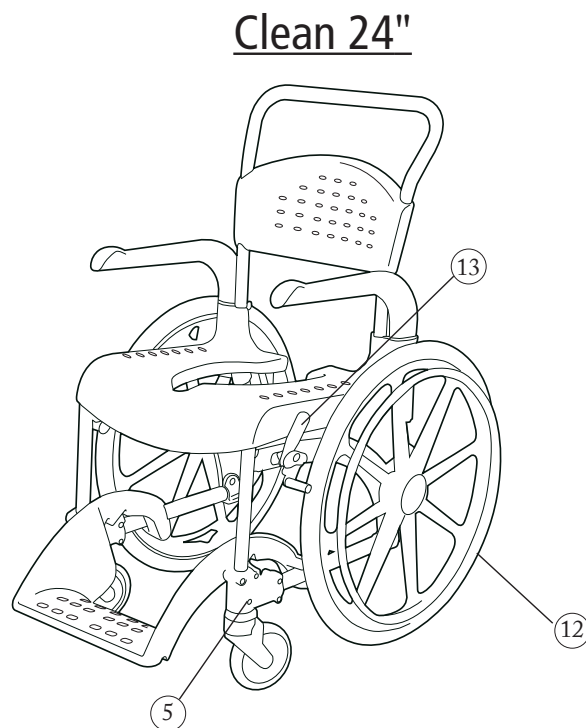

Clean, Clean 24, Clean Height adj. Shower- and toiletchair Sparepart list

78299E 11-12-02

Spareparts			Product			
Pos	Description	Item no	Clean	Clean 24	Clean Height adj.	Accessories
1	Armrest, pair, grey	8400 1270	X	X	X	
	Armrest, pair, green	8400 5035	X	X		
2	Armrest lock, pair	8400 5036	X	X	X	
3	Castors Clean 125 mm lockable, 2pcs, green	8400 5033	X	X		
	Castors Clean 125 mm lockable, 2pcs, grey	8400 1280	X	X		
	Castor Clean 125 mm, pair, green	8400 5034	X	X		
	Castor Clean 125 mm, pair, grey	8400 1281	X	X		
	Castors Clean height adj lockable compl	8400 1276			X	
4	Screw/ nut kit Clean, 4+4	8400 5042	X	X		
5	Screw/nut kit, 4+4	8400 1271			X	
6	Pin/nut kit Clean height adj, 2+2	8400 1272			X	
7	Tube plug Clean height adj, for castors 4 pcs	8400 1273			X	
8	End cap holder footrest stop, Clean height adj 2 pcs	8400 1274			X	
9	Footrest Clean, grey, grå	8400 1275	X	X	X	
	Footrest Clean, green, grön	8400 5037	X	X		
10	Seat Clean, grey	8400 1277	X	X	X	
	Seat Clean, green	8400 1278	X	X		
11	Backrest Clean, grey	8400 5085	X	X	X	
	Backrest Clean, green	8400 5086	X	X		
12	Rear wheel Clean pair, 2st	8400 5039		X		
13	Brake Clean right	8400 5040		X		
	Brake Clean left	8400 5041		X		
14	Handle for pan lid, grey	8400 1282				X
	Handle for pan lid, green	8400 5038				X
15	Rubber strap cross bar, 2 pcs, fits art.no 80209239	8400 1117				X
16	Snap fasteners Protect cushion	8400 5056				X
17	Attachment legrest right, Clean height adjustable	8400 1285				X
	Attachment legrest left, Clean height adjustable	8400 1286				X
18	Touch up paint white	8400 5052				X
19	Manual Clean	78118	X	X		
20	Torxkey T 30, 2 pcs, Clean	8400 5043				X