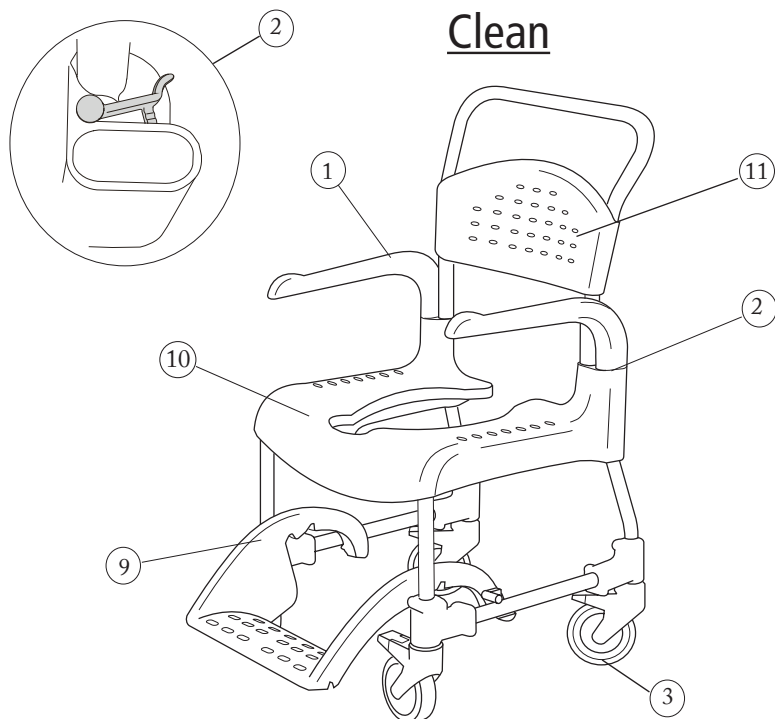

Clean, Clean 24, Clean Height adj. Shower- and toiletchair Sparepart list

78299E 11-12-02

Spareparts			Product			
Pos	Description	Item no	Clean	Clean 24	Clean Height adj.	Accessories
1	Armrest, pair, grey	8400 1270	X	X	X	
	Armrest, pair, green	8400 5035	X	X		
2	Armrest lock, pair	8400 5036	X	X	X	
3	Castors Clean 125 mm lockable, 2pcs, green	8400 5033	X	X		
	Castors Clean 125 mm lockable, 2pcs, grey	8400 1280	X	X		
	Castor Clean 125 mm, pair, green	8400 5034	X	X		
	Castor Clean 125 mm, pair, grey	8400 1281	X	X		
	Castors Clean height adj lockable compl	8400 1276			X	
4	Screw/ nut kit Clean, 4+4	8400 5042	X	X		
5	Screw/nut kit, 4+4	8400 1271			X	
6	Pin/nut kit Clean height adj, 2+2	8400 1272			X	
7	Tube plug Clean height adj, for castors 4 pcs	8400 1273			X	
8	End cap holder footrest stop, Clean height adj 2 pcs	8400 1274			X	
9	Footrest Clean, grey, grå	8400 1275	X	X	X	
	Footrest Clean, green, grön	8400 5037	X	X		
10	Seat Clean, grey	8400 1277	X	X	X	
	Seat Clean, green	8400 1278	X	X		
11	Backrest Clean, grey	8400 5085	X	X	X	
	Backrest Clean, green	8400 5086	X	X		
12	Rear wheel Clean pair, 2st	8400 5039		X		
13	Brake Clean right	8400 5040		X		
	Brake Clean left	8400 5041		X		
14	Handle for pan lid, grey	8400 1282				X
	Handle for pan lid, green	8400 5038				X
15	Rubber strap cross bar, 2 pcs, fits art.no 80209239	8400 1117				X
16	Snap fasteners Protect cushion	8400 5056				X
17	Attachment legrest right, Clean height adjustable	8400 1285				X
	Attachment legrest left, Clean height adjustable	8400 1286				X
18	Touch up paint white	8400 5052				X
19	Manual Clean	78118	X	X		
20	Torxkey T 30, 2 pcs, Clean	8400 5043				X