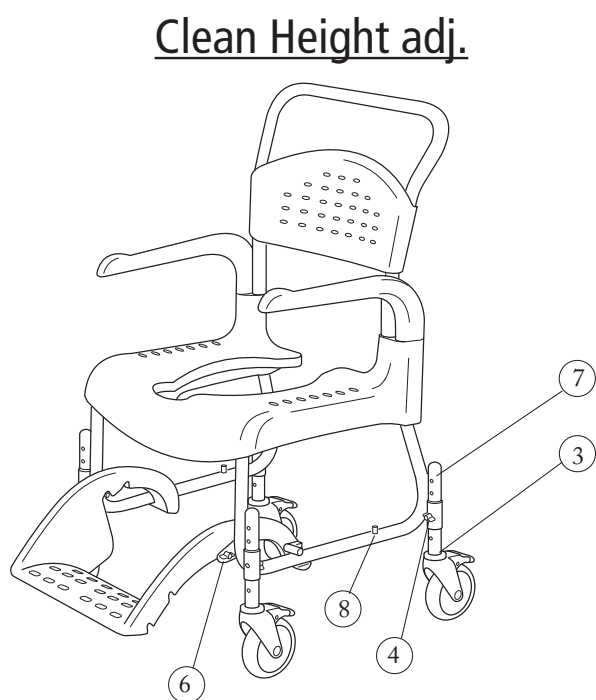

Clean, Clean 24, Clean Height adj. Shower- and toiletchair Sparepart list

78299E 11-12-02

Spareparts			Product			
Pos	Description	Item no	Clean	Clean 24	Clean Height adj.	Accessories
1	Armrest, pair, grey	8400 1270	X	X	X	
	Armrest, pair, green	8400 5035	X	X		
2	Armrest lock, pair	8400 5036	X	X	X	
3	Castors Clean 125 mm lockable, 2pcs, green	8400 5033	X	X		
	Castors Clean 125 mm lockable, 2pcs, grey	8400 1280	X	X		
	Castor Clean 125 mm, pair, green	8400 5034	X	X		
	Castor Clean 125 mm, pair, grey	8400 1281	X	X		
	Castors Clean height adj lockable compl	8400 1276			X	
4	Screw/ nut kit Clean, 4+4	8400 5042	X	X		
5	Screw/nut kit, 4+4	8400 1271			X	
6	Pin/nut kit Clean height adj, 2+2	8400 1272			X	
7	Tube plug Clean height adj, for castors 4 pcs	8400 1273			X	
8	End cap holder footrest stop, Clean height adj 2 pcs	8400 1274			X	
9	Footrest Clean, grey, grå	8400 1275	X	X	X	
	Footrest Clean, green, grön	8400 5037	X	X		
10	Seat Clean, grey	8400 1277	X	X	X	
	Seat Clean, green	8400 1278	X	X		
11	Backrest Clean, grey	8400 5085	X	X	X	
	Backrest Clean, green	8400 5086	X	X		
12	Rear wheel Clean pair, 2st	8400 5039		X		
13	Brake Clean right	8400 5040		X		
	Brake Clean left	8400 5041		X		
14	Handle for pan lid, grey	8400 1282				X
	Handle for pan lid, green	8400 5038				X
15	Rubber strap cross bar, 2 pcs, fits art.no 80209239	8400 1117				X
16	Snap fasteners Protect cushion	8400 5056				X
17	Attachment legrest right, Clean height adjustable	8400 1285				X
	Attachment legrest left, Clean height adjustable	8400 1286				X
18	Touch up paint white	8400 5052				X
19	Manual Clean	78118	X	X		
20	Torxkey T 30, 2 pcs, Clean	8400 5043				X