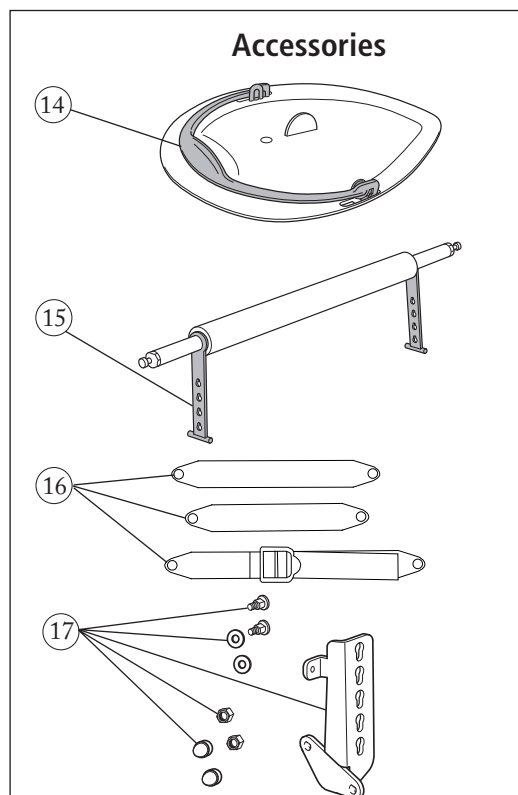

Clean, Clean 24, Clean Height adj. Shower- and toiletchair Sparepart list

78299E 11-12-02

Spareparts			Product			
Pos	Description	Item no	Clean	Clean 24	Clean Height adj.	Accessories
1	Armrest, pair, grey	8400 1270	X	X	X	
	Armrest, pair, green	8400 5035	X	X		
2	Armrest lock, pair	8400 5036	X	X	X	
3	Castors Clean 125 mm lockable, 2pcs, green	8400 5033	X	X		
	Castors Clean 125 mm lockable, 2pcs, grey	8400 1280	X	X		
	Castor Clean 125 mm, pair, green	8400 5034	X	X		
	Castor Clean 125 mm, pair, grey	8400 1281	X	X		
	Castors Clean height adj lockable compl	8400 1276			X	
4	Screw/ nut kit Clean, 4+4	8400 5042	X	X		
5	Screw/nut kit, 4+4	8400 1271			X	
6	Pin/nut kit Clean height adj, 2+2	8400 1272			X	
7	Tube plug Clean height adj, for castors 4 pcs	8400 1273			X	
8	End cap holder footrest stop, Clean height adj 2 pcs	8400 1274			X	
9	Footrest Clean, grey, grå	8400 1275	X	X	X	
	Footrest Clean, green, grön	8400 5037	X	X		
10	Seat Clean, grey	8400 1277	X	X	X	
	Seat Clean, green	8400 1278	X	X		
11	Backrest Clean, grey	8400 5085	X	X	X	
	Backrest Clean, green	8400 5086	X	X		
12	Rear wheel Clean pair, 2st	8400 5039		X		
13	Brake Clean right	8400 5040		X		
	Brake Clean left	8400 5041		X		
14	Handle for pan lid, grey	8400 1282				X
	Handle for pan lid, green	8400 5038				X
15	Rubber strap cross bar, 2 pcs, fits art.no 80209239	8400 1117				X
16	Snap fasteners Protect cushion	8400 5056				X
17	Attachment legrest right, Clean height adjustable	8400 1285				X
	Attachment legrest left, Clean height adjustable	8400 1286				X
18	Touch up paint white	8400 5052				X
19	Manual Clean	78118	X	X		
20	Torxkey T 30, 2 pcs, Clean	8400 5043				X