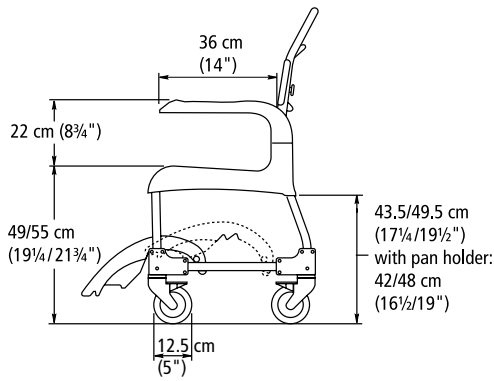

Side transfers can be performed safely thanks to sufficient seat space in front of the wheels. Furthermore the brake handles are high mounted without obstructing transfer.

With a rear wheel adapter, the regular Clean with a 55 cm (21¾") seat height can be changed into a Clean 24". There are many accessories to choose from also for Clean 24".

Clean

Clean height adjustable

Clean 24" rear wheels

Other dimensions

	Clean	Clean height adjustable	Clean 24" rear wheels
Total width	52 cm (20½")	55 cm (21¾")	69 cm (27½")
Width between armrests	43.5 cm (17¼")	43.5 cm (17¼")	43,5 cm (17¼")
Seat width	48 cm (19")	48 cm (19")	48 cm (19")