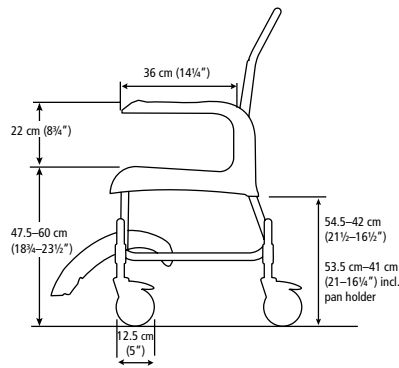

Side transfers can be performed safely thanks to sufficient seat space in front of the wheels. Furthermore the brake handles are high mounted without obstructing transfer.

With a rear wheel adapter, the regular Clean with a 55 cm (21¾") seat height can be changed into a Clean 24". There are many accessories to choose from also for Clean 24".

Clean

Clean height adjustable

Clean 24" rear wheels

Other dimensions

	Clean	Clean height adjustable	Clean 24" rear wheels
Total width	52 cm (20½")	55 cm (21¾")	69 cm (27½")
Width between armrests	43.5 cm (17¼")	43.5 cm (17¼")	43,5 cm (17¼")
Seat width	48 cm (19")	48 cm (19")	48 cm (19")