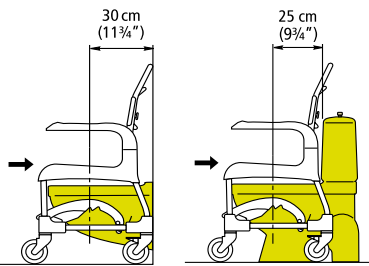

Side transfers can be performed safely thanks to sufficient seat space in front of the wheels. Furthermore the brake handles are high mounted without obstructing transfer.

With a rear wheel adapter, the regular Clean with a 55 cm (21¾") seat height can be changed into a Clean 24". There are many accessories to choose from also for Clean 24".

Clean

Clean height adjustable

Clean 24" rear wheels

Other dimensions

	Clean	Clean height adjustable	Clean 24" rear wheels
Total width	52 cm (20½")	55 cm (21¾")	69 cm (27½")
Width between armrests	43.5 cm (17¼")	43.5 cm (17¼")	43,5 cm (17¼")
Seat width	48 cm (19")	48 cm (19")	48 cm (19")