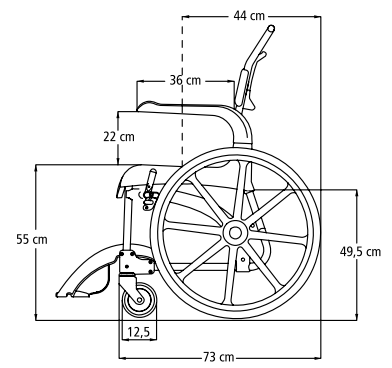

Side transfers can be performed safely thanks to sufficient seat space in front of the wheels. Furthermore the brake handles are high mounted without obstructing transfer.

With a rear wheel adapter, the regular Clean with a 55 cm (21¾") seat height can be changed into a Clean 24". There are many accessories to choose from also for Clean 24".

Clean

Clean height adjustable

Clean 24" rear wheels

Other dimensions

	Clean	Clean height adjustable	Clean 24" rear wheels
Total width	52 cm (20½")	55 cm (21¾")	69 cm (27½")
Width between armrests	43.5 cm (17¼")	43.5 cm (17¼")	43,5 cm (17¼")
Seat width	48 cm (19")	48 cm (19")	48 cm (19")