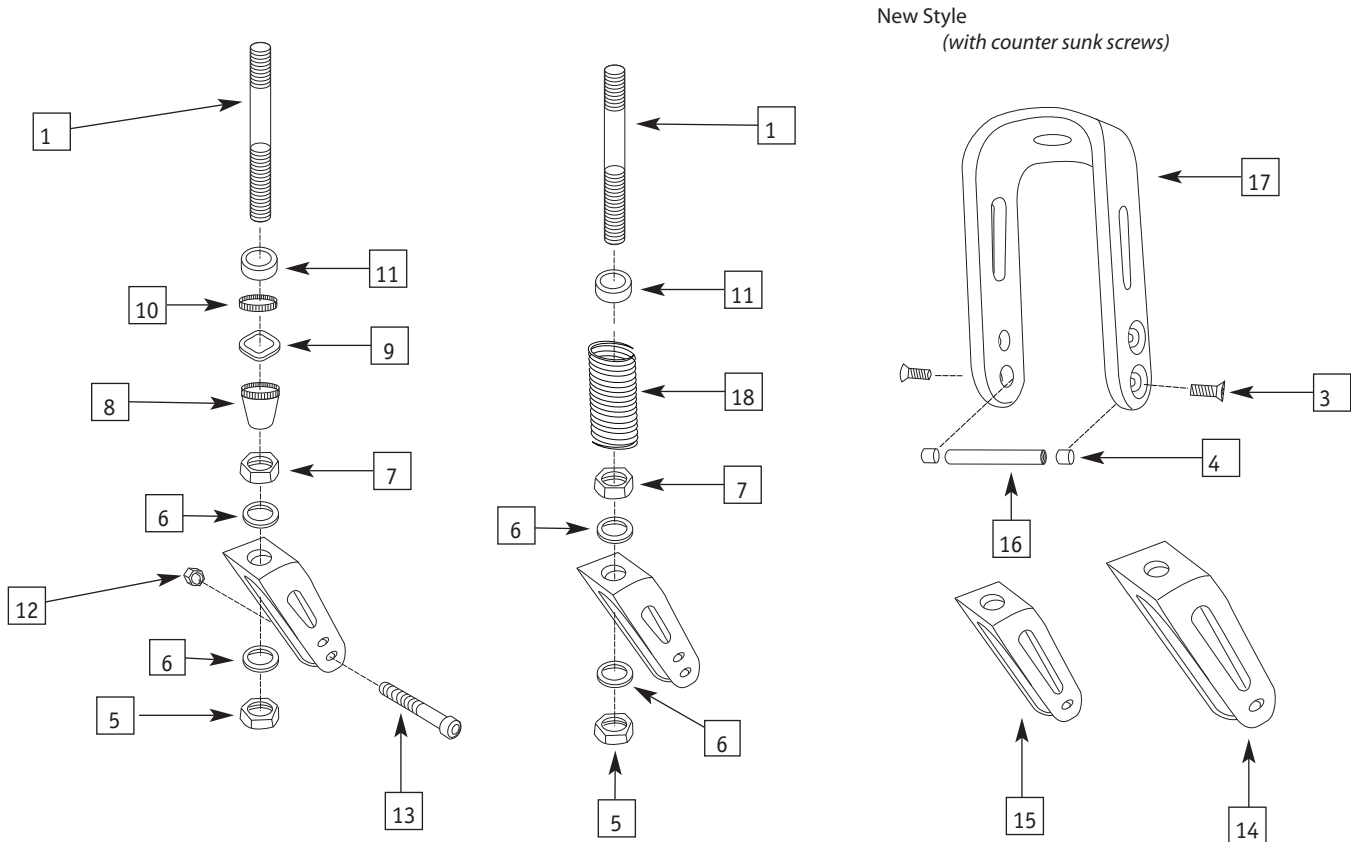

FORK ASSEMBLY

ITEM	PART #	DESCRIPTION	QTY.	COLOR
1	0408-300	Caster Stud (Short)	1	Sil.
1	0408-301	Caster Stud (Long)	1	Sil.
3	0615-300	1/4 -20 x 1/2 (Counter Sunk) Flat	2	Blk
4	0257-300	5/16" 1.D Caster Spacer	2	Blk
5	0260-300	1/2 - 20 Thin Nylock Nut	2	Sil.
6	0119-300	1/2" 1.D Light Washer	4	S.S.
7	0121-300	1/2 - 20 Hex Fine Jam Nut	1	Sil.
8	0123-300	Tall Knurl Nut	1	Blk
9	0120-300	Wavy Washer 1/2" 1.D	1	Sil.
10	0122-300	Thin Knurl Nut	1	Blk
11	0130-300	Housing Bearing 1/2" 1.D	2	Blk
12	0117-300	5/16" - 24 Nylock Nut	1	Sil.
13	0264-300	5/16 Fine 2 1/4" (Allen Head)	1	Sil.

ITEM	PART #	DESCRIPTION	QTY.	COLOR
14	0307-300	Caster Fork (10" Wheel)	1	Blk
15	0273-300	Caster Fork (8" x 2" Wheel)	1	Blk
16	0605-300	Spacer With Threads	1	Sil.
17	0307-400	Caster Fork (Counter Sunk) Mini	1	Blk
17	0307-401	Caster Fork (Counter Sunk) Medium	1	Blk
17	0307-403	Caster Fork (Counter Sunk) Standard	1	Blk
18	0176-300	Caster Spring (for 1/2" stud)	1	Raw