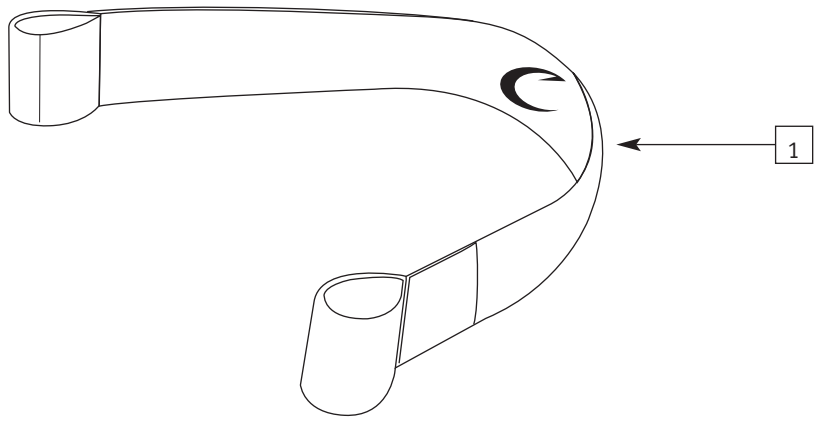

CALF STRAP

ITEM	PART #	DESCRIPTION	QTY.	COLOR
1	0091-300	Standard Calf Strap	1	Blk