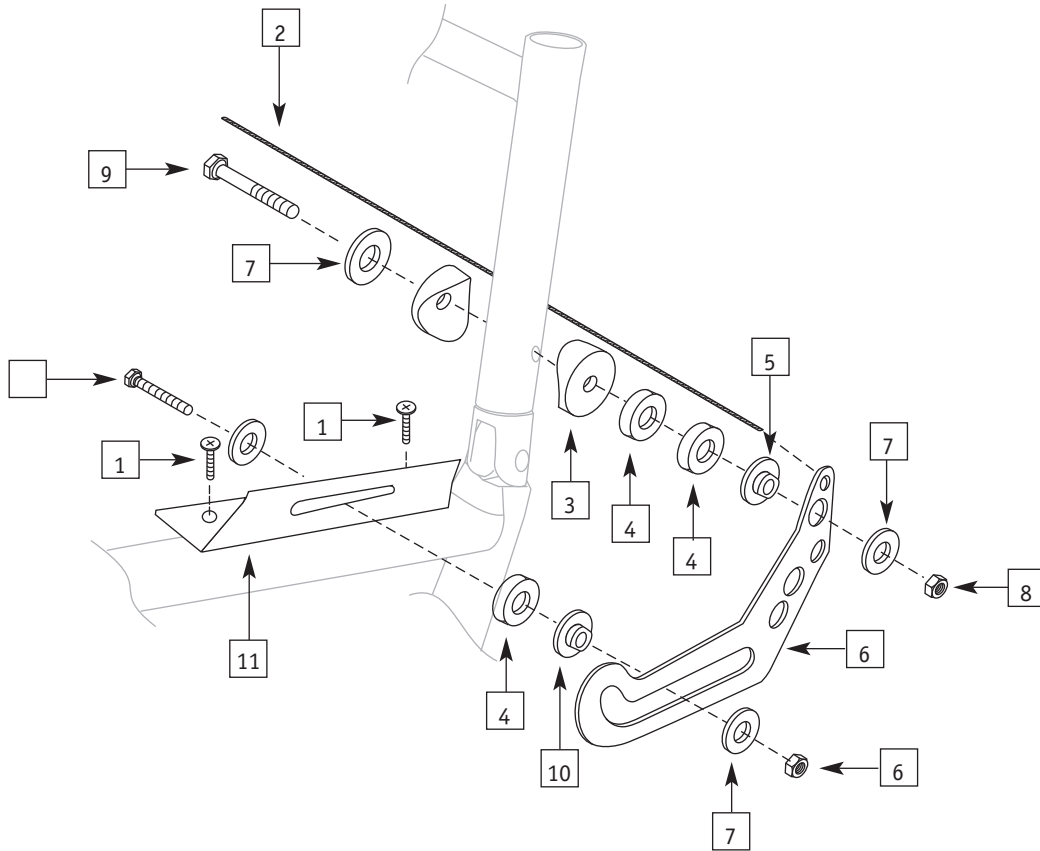

LOCKING MECHANISM (OLD STYLE)

ITEM	PART #	DESCRIPTION	QTY.	COLOR
1	0102-300	10 - 32 x 3/4" Phillips Head	12	SiL.
2	0294-306	1/16 Cord	1	Blk
3	0079-300	Plastic Saddle for 1" Tubing	4	Blk
4	0284-300	1/4" 1.D White Nylon Spacer	6	White
5	0294-304	Slide Washer	4	Blk
6	0294-310	Slide Bracket	2	Blk

ITEM	PART #	DESCRIPTION	QTY.	COLOR
7	0107-300	1/4" 1.D Washer	8	SiL.
8	0116-300	1/4 - 20 Thin Nylock Nut	4	SiL.
9	0267-300	1/4 - 20 x 2" Hex Bolt	2	SiL.
10	0294-304	Slide Washer	4	Blk
11	0093-310	Rigid Side Guard Rail	2	Blk
12	0294-303	1/4 - 20 x 5/8	2	SiL.