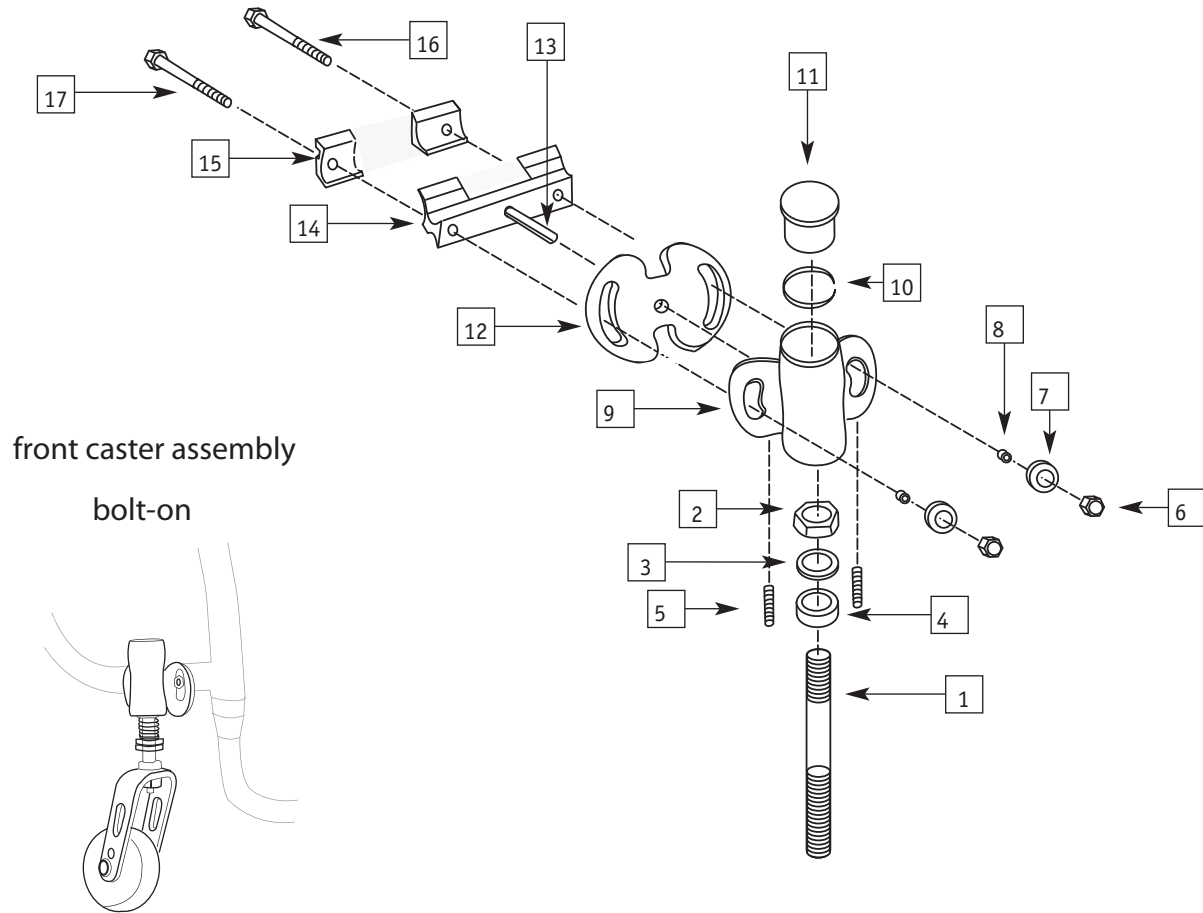

FRONT CASTER HOUSING ASSEMBLY

ITEM	PART #	DESCRIPTION	QTY.	COLOR
1	0408-300	Caster Stud (Short)	1	Sil.
2	0260-300	1/2 - 20 Thin Nylock Nut	2	Sil.
3	0119-300	1/2" 1.D Light Washer	4	S.S.
4	0113-300	Housing Bearing 1/2" 1.D	2	Blk
5	0255-301	10 - 32 x 1 Set Screw	2	S.S.
6	0278-300	1/4 - 20 Pinched Head Nut	2	Sil.
7	0107-300	1/4" 1.D Washer	2	Sil.
8	0273-300	1/4" 1.D Bronze Bushing	2	Gld
9	0170-302	Caster Housing	1	Blk
10	0274-300	Snap Ring 1 - 125 1.D	1	Gld
11	0087-300	Caster Housing Cap	1	Blk
12	0398-300	Housing Camber Disc	1	Blk
13	0246-301	1/4 x 1 Roll Pin	1	Sil.

ITEM	PART #	DESCRIPTION	QTY.	COLOR
14	0248-304	Caster Spacer Block 1.0 (wide)	1	Blk
15	0248-306	Inside Caster Block	2	Blk
16	0269-300	1/4 - 20 x 2 1/2 Hex Head Bolt	1	Sil.
17	0270-300	1/4 - 20 x 2 1/2 Hex Head Bolt	1	Sil.
14	0248-303	Caster Spacer Block .500 (wide)	1	Blk
14	0248-305	Caster Spacer Block 1.50 (wide)	1	Blk