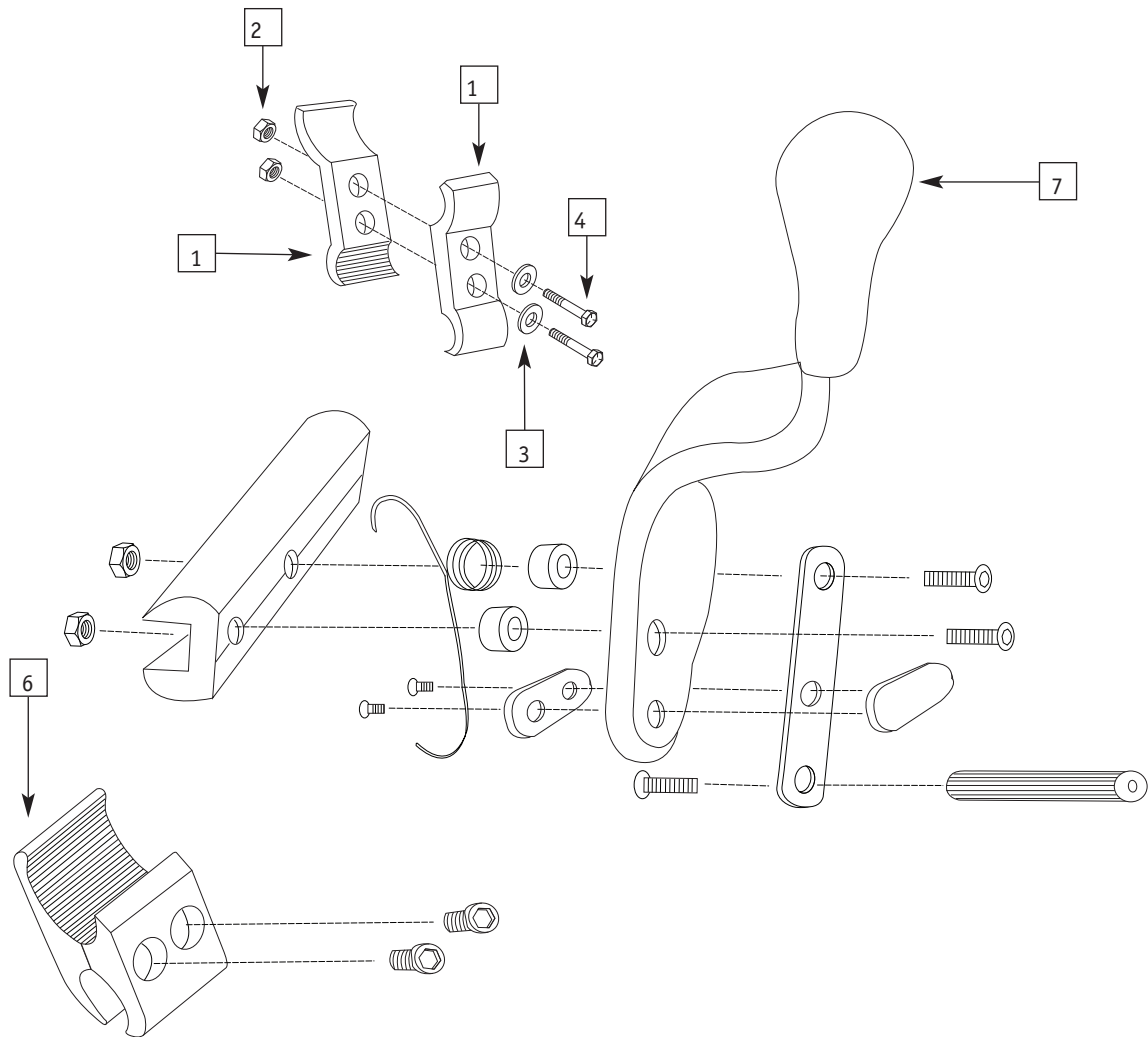

PUSH TO LOCK BRAKES (NEW STYLE)

ITEM	PART #	DESCRIPTION	QTY.	COLOR
1	0039-114	Brake Clamp	2	Blk
2	0116-300	1/4 - 20 Thin Nylock Nut	2	Sil
3	0277-300	1/4 " I.D. An Washer	2	Blk
4	0226-300	1/4 - 20 x 1 1/4 Hex Bolt	2	Sil.
6	0449-301	Brake Clamps	2	Blk
7	0445-300	Push To Lock Brakes	2	Blk