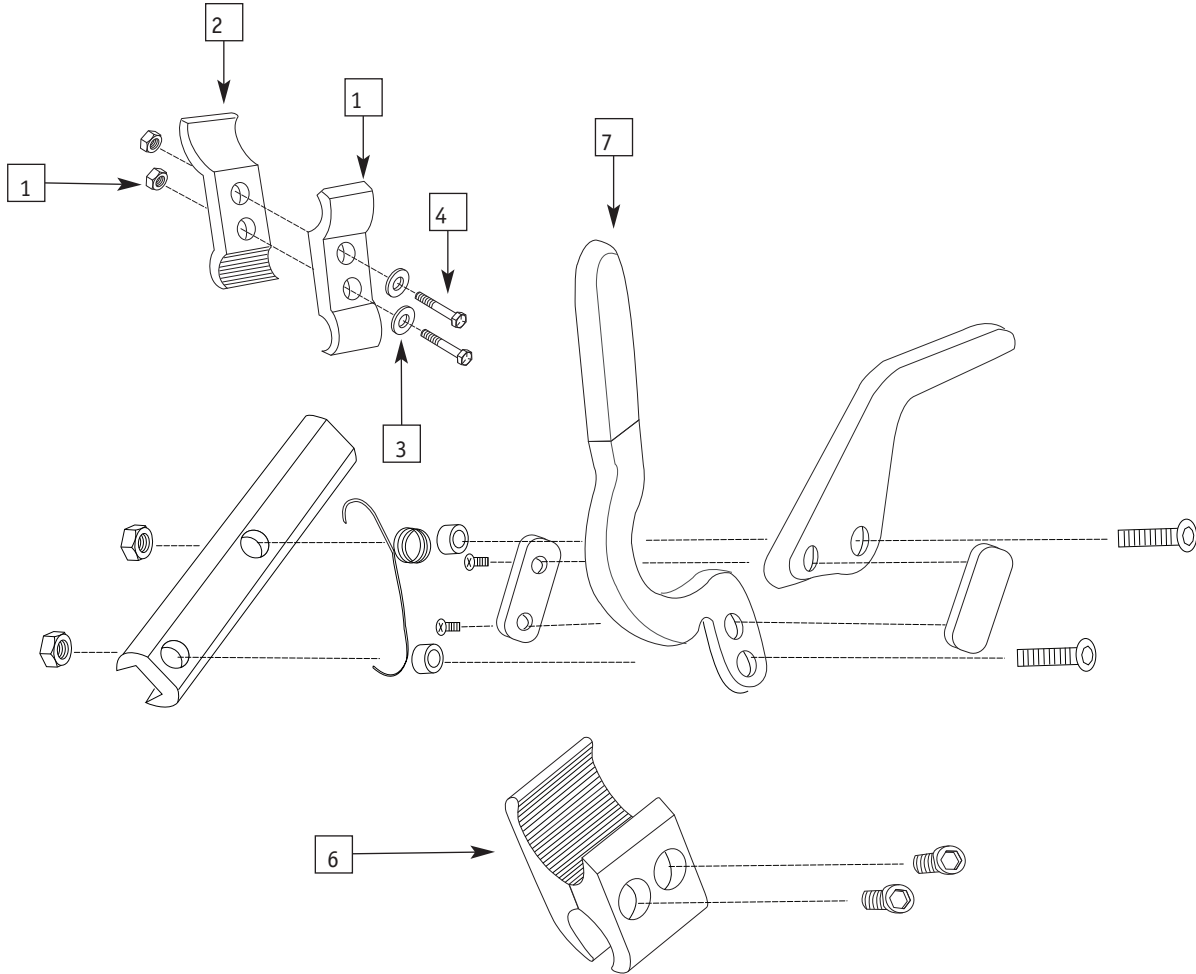

SCISSOR LOCK BRAKES (NEW STYLE)

ITEM	PART #	DESCRIPTION	QTY.	COLOR
1	0039-114	Brake Clamp	2	Blk
2	0116-300	1/4 - 20 Thin Nylock Nut	2	Sil
3	0277-300	1/4 " I.D. An Washer	2	Blk
4	0226-300	1/4 - 20 x 1 1/4 Hex Bolt	2	Sil.
6	0449-301	Brake Clamps	2	Blk
7	0445-300	scissor Brakes	2	Blk