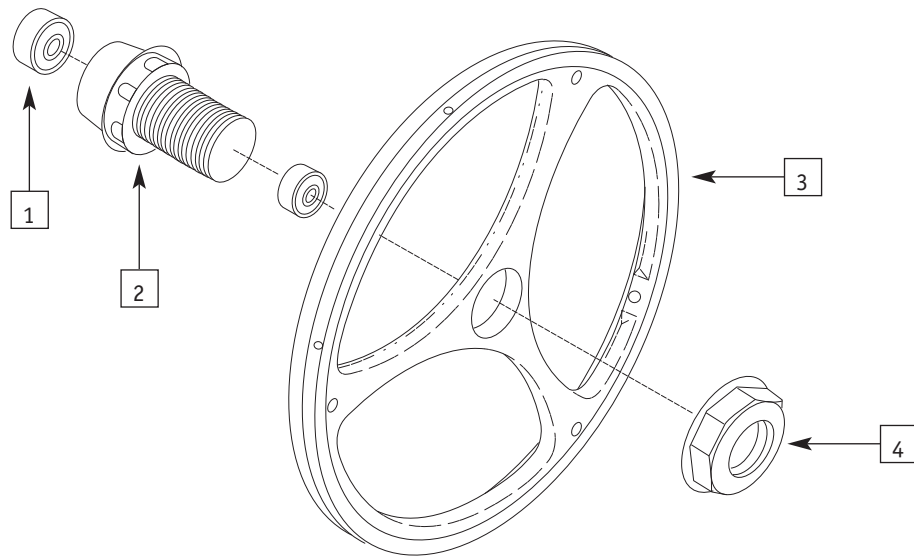

X-CORE & SPINERGY WHEEL ASSEMBLY (OLD STYLE)