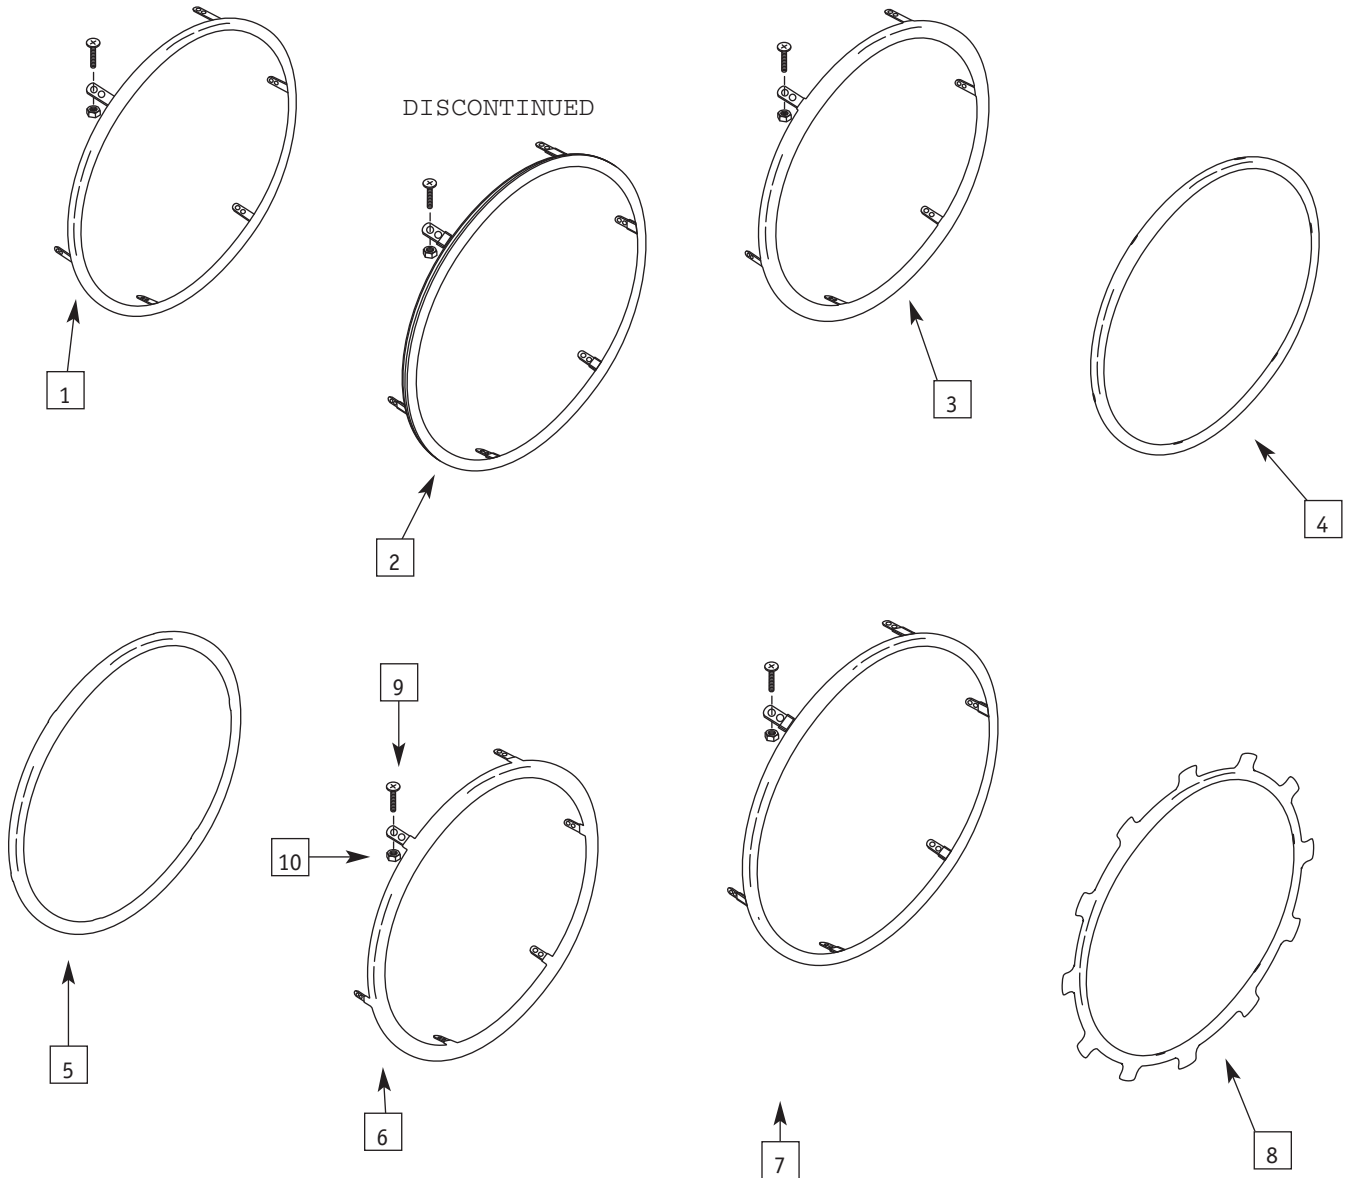

HANDRIM

ITEM	PART #	DESCRIPTION	QTY.	COLOR
1	0007-300	Handrim alum. w/welded tabs 17 1/2" for 20" wheel	2	blk
1	0007-301	Handrim alum. w/welded tabs 19 1/2" for 22" wheel	2	blk
1	0007-302	Handrim alum. w/welded tabs 21" for 24" wheel	2	blk
1	0007-304	Handrim alum. w/welded tabs 23" for 26" wheel	2	blk
1	0007-332	Handrim powder coated w/welded tabs 19 1/2" for 22" wheel	2	blk
1	0007-334	Handrim powder coated w/welded tabs 22" for 24" wheel	2	blk
1	0007-335	Handrim powder coated w/welded tabs 23" for 26" wheel	2	blk