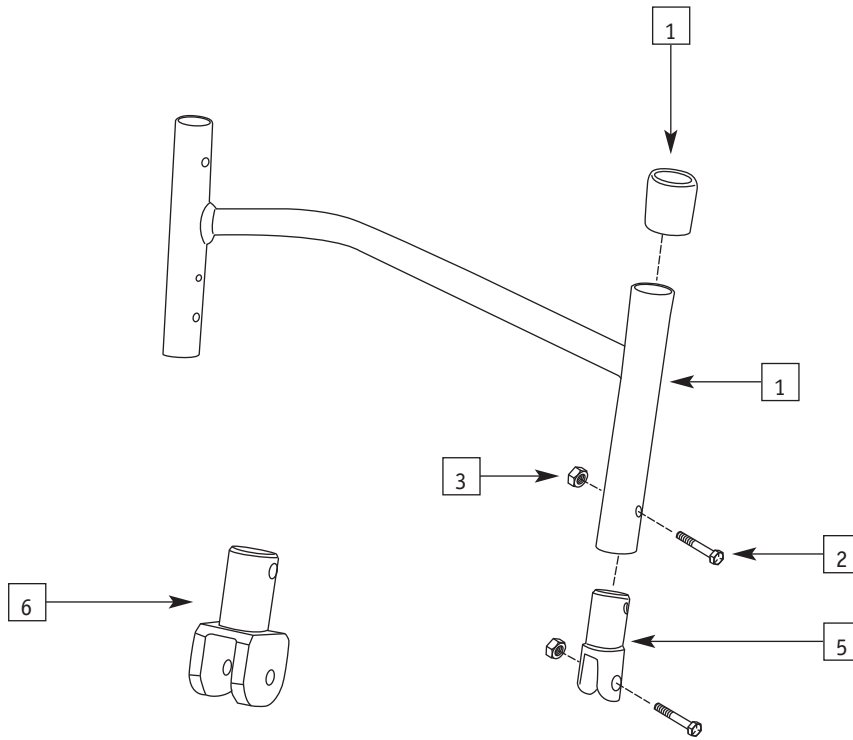

RIGID BACK REST (OLD STYLE)

ITEM	PART #	DESCRIPTION	QTY.	COLOR
1	0160-3XX	Rigid Back Rest (Specify Frame Width)	1	Blk
2	0271-300	1/4 - 28 x 1 1/4 Hex bolt	4	Sil
3	0272-300	1/4 - 28 Nylock Nut	4	Sil
4	0082-300	Slip Fit Bushing 1" to 3/4"	2	Blk
5	0328-300	Back Rest Clevis (Old Style)	2	Blk
6	0160-102	Back Rest Clevis (Heavy Duty)	2	Blk