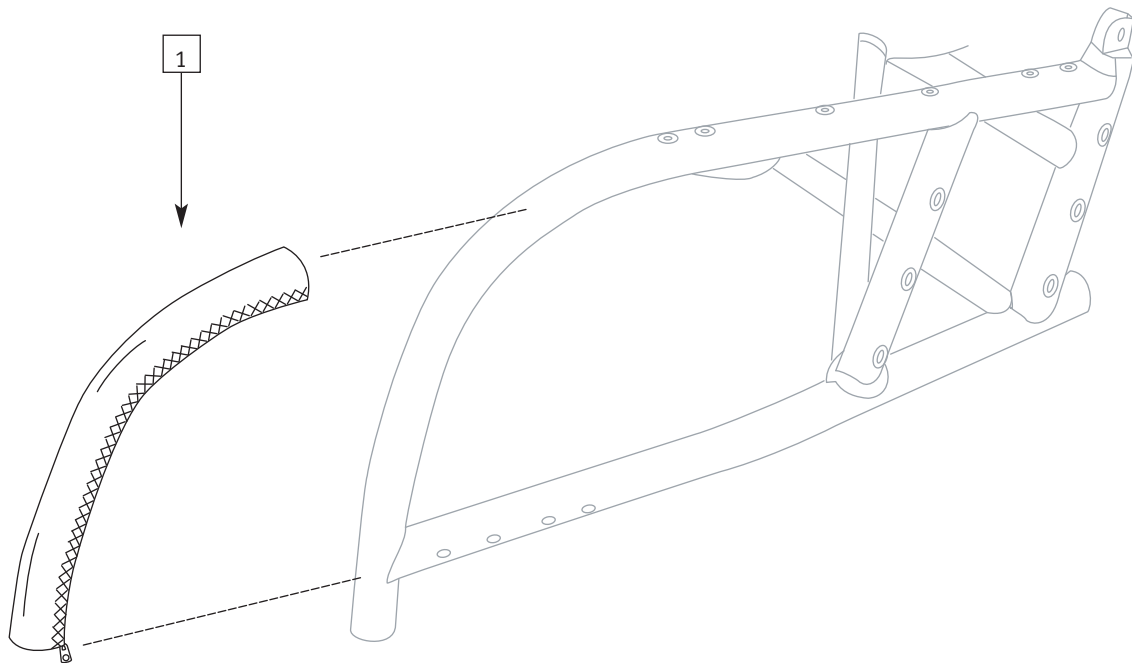

FRAME PROTECTORS

ITEM	PART #	DESCRIPTION	QTY.	COLOR
1	0136-301	Leather Frame Protector w/Zipper 10" for 1.0" Tubing	2	Blk
1	0136-302	Leather Frame Protector w/Zipper 12" for 1.0" Tubing	2	Blk
1	0136-303	Leather Frame Protector w/Zipper 14" for 1.0" Tubing	2	Blk
1	0136-305	Leather Frame Protector w/Zipper 10" for .750" Tubing	2	Blk
1	0136-306	Leather Frame Protector w/Zipper 12" for .750" Tubing	2	Blk
1	0136-307	Leather Frame Protector w/Zipper 14" for .750" Tubing	2	Blk