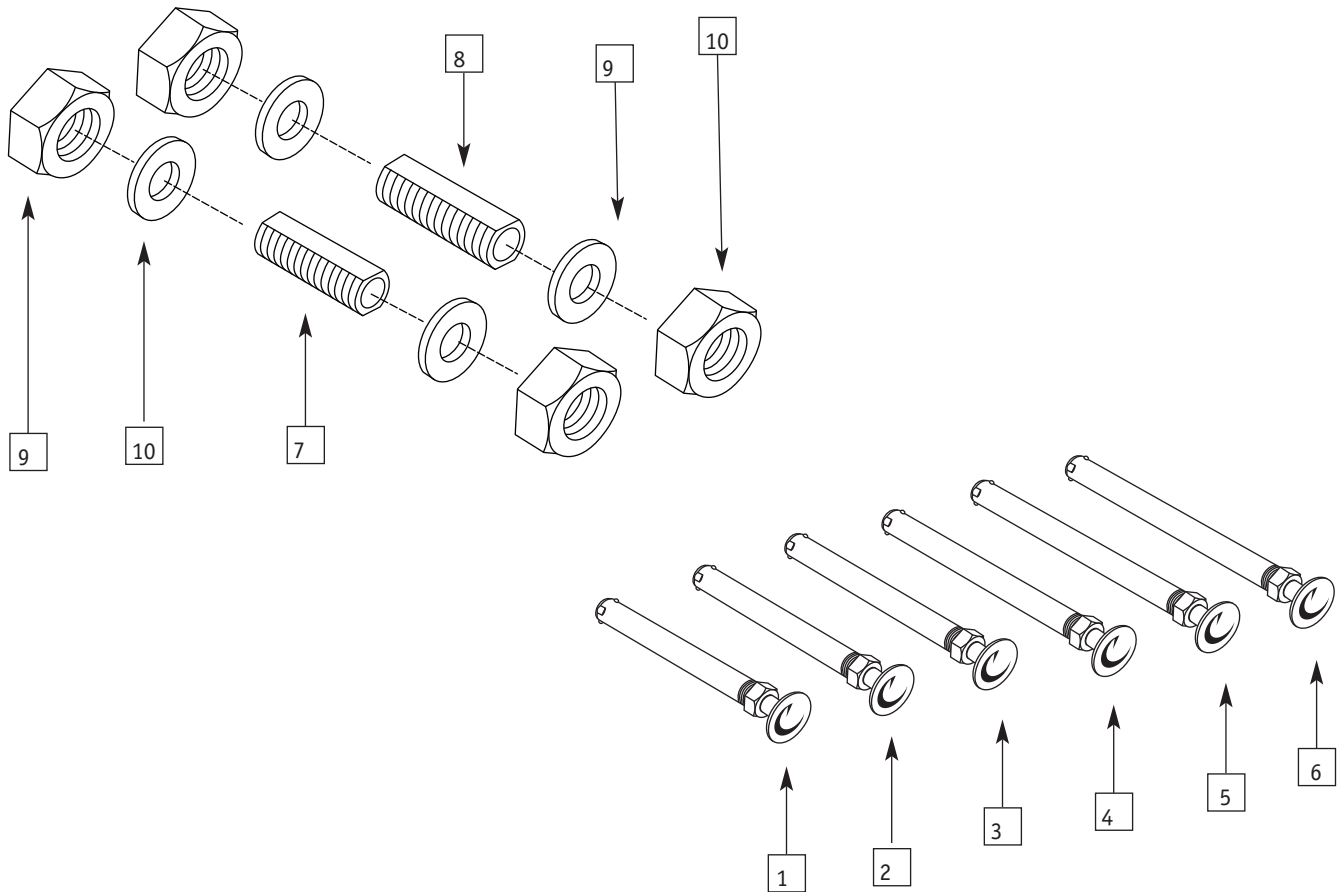

AXLE ASSEMBLY (BIG BUTTON)

ITEM	PART #	DESCRIPTION	QTY.	COLOR
1	0173-300	Quick Release Rear Axle Pin BB (4.500 x .500) Std Short	2	Blk
2	0173-301	Quick Release Rear Axle Pin BB (5.500 x .500) Std Long	2	Blk
3	0173-305	Quick Release Rear Axle Pin BB (3.750 x .500)	2	Blk
4	0173-310	Quick Release Rear Axle Pin BB (5.025 x .500)	2	Blk
5	0173-315	Quick Release Rear Axle Pin BB (4.125 x .500) Std Y360	2	Blk
6	0173-325	Quick Release Rear Axle Pin BB (5.470 x .600) Mag Long	2	Blk
7	0011-300	Short Axle Receiver	2	Raw
8	0011-301	Long Axle Receiver	2	Raw
9	0125-300	3/4" 1.D Flat Washer	2	Sil
10	0126-300	3/4" - 16 Hex Nut	2	Sil