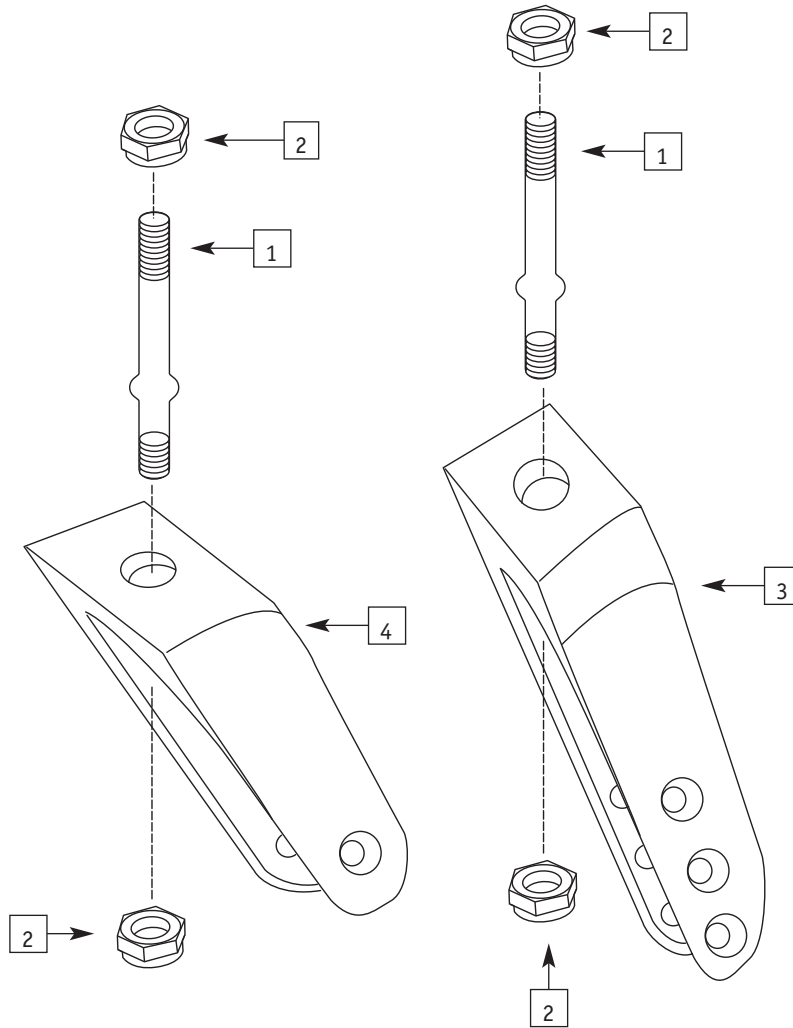

CASTER FORKS

ITEM	PART #	DESCRIPTION	QTY.	COLOR
1	---	Fix Front Axle w/ lip (included with forks #3 & #4)	1	Sil.
2	0260-300	1/2- 20 Thin Nylock Nut	2	Sil.
3	0383-300	Caster Fork (10" Wheel)	1	Blk
4	0468-300	Caster Fork (8" x 2" Wheel)	1	Blk
---	0307-400	Caster Fork (Counter Sunk) Mini (not pictured)	1	Blk
---	0307-401	Caster Fork (Counter Sunk) Medium (not pictured)	1	Blk
---	0307-403	Caster Fork (Counter Sunk) Standard (not pictured)	1	Blk