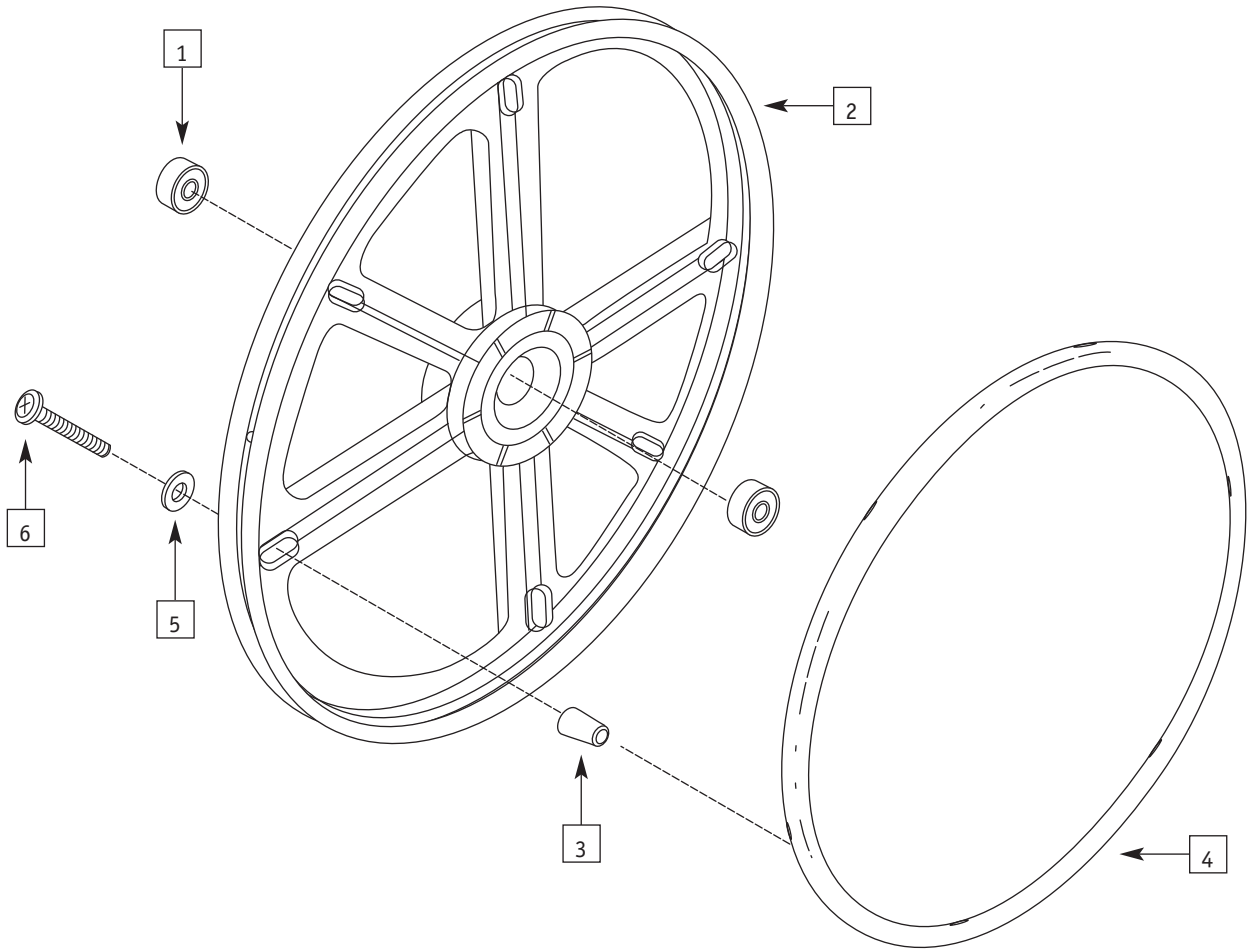

24" MAG WHEEL ASSEMBLY

ITEM	PART #	DESCRIPTION	QTY.	COLOR
1	0130-300	Rear Wheel Bearing	4	Blk
2	0186-100	Wheel Assy. Caps for Mag wheels plastic	1	blk
2	0576-300	Wheel Assy. Mag wheel ass. w/ handrims and tires size 20	2	gry
2	0576-310	Wheel Assy. Mag wheel ass. w/ handrims and tires size 22	2	gry
2	0576-320	Wheel Assy. Mag wheel ass. w/ handrims and tires size 24	2	gry

ITEM	PART #	DESCRIPTION	QTY.	COLOR
3	---	Plastic Spacer for Mag H.R	8	Blk
4	0007-328	Anodize Handrim for 24" Mag	2	Gray
5	---	Washer for Mounting Hardware	8	Sil.
6	---	10 -32 x 1 3/4 Bolt	8	Sil.