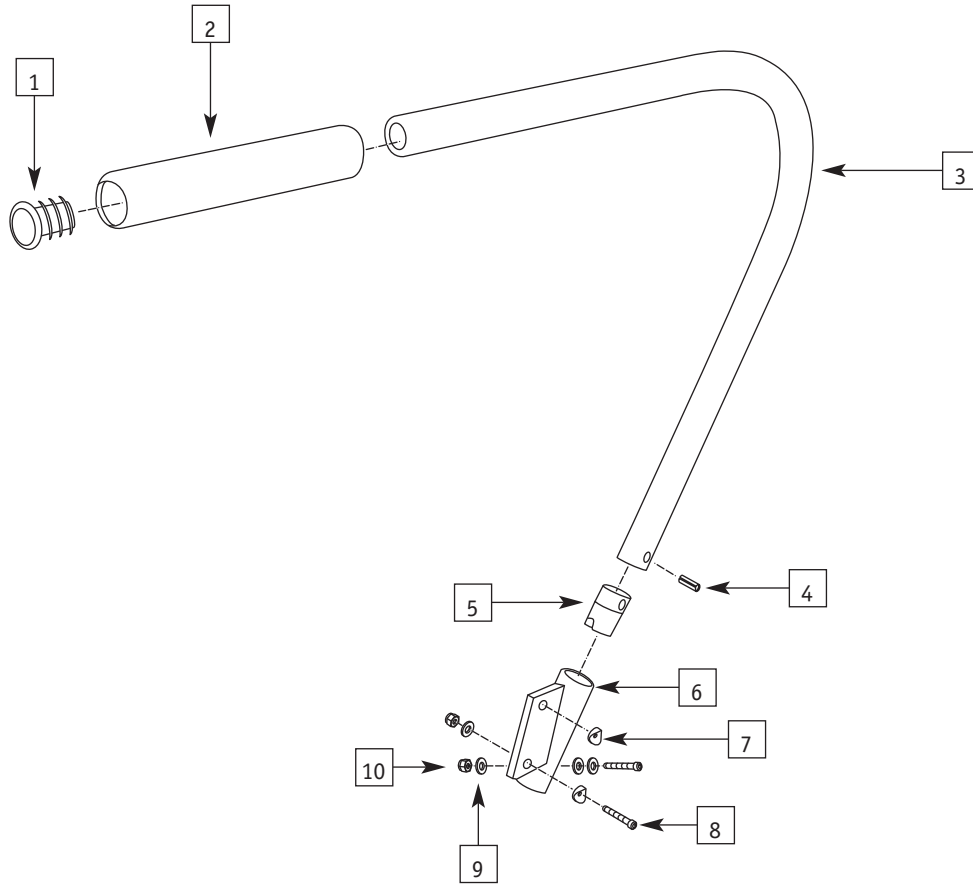

ARM REST ASSEMBLY (OLD STYLE)

ITEM	PART #	DESCRIPTION	QTY.	COLOR
1	0325-300	Plastic Plug	2	Blk
2	0135-300	1" Grab-On Grip	2	Blk
3	0032-103	Arm Rest, Bent Tubing, Left	1	Blk
3	0032-104	Arm Rest, Bent Tubing, Right	1	Blk
4	0246-301	1" Roll Pin	2	Sil.
5	0032-110	Arm Rest Clevis V-Shape	2	Blk

ITEM	PART #	DESCRIPTION	QTY.	COLOR
6	0032-300	Arm Rest Mount Left	1	Blk
6	0032-301	Arm Rest Mount Right	1	Blk
7	0079-300	Plastic Saddle for 1" Tubing	4	Blk
8	0114-300	1/4 - 20 x 2 1/2" Soc Cap Screw	4	Sil.
9	0277-300	1/4" An Washer	6	Sil.
10	0116-300	1/4 - 20 Thin Nylock Nut	4	Sil.