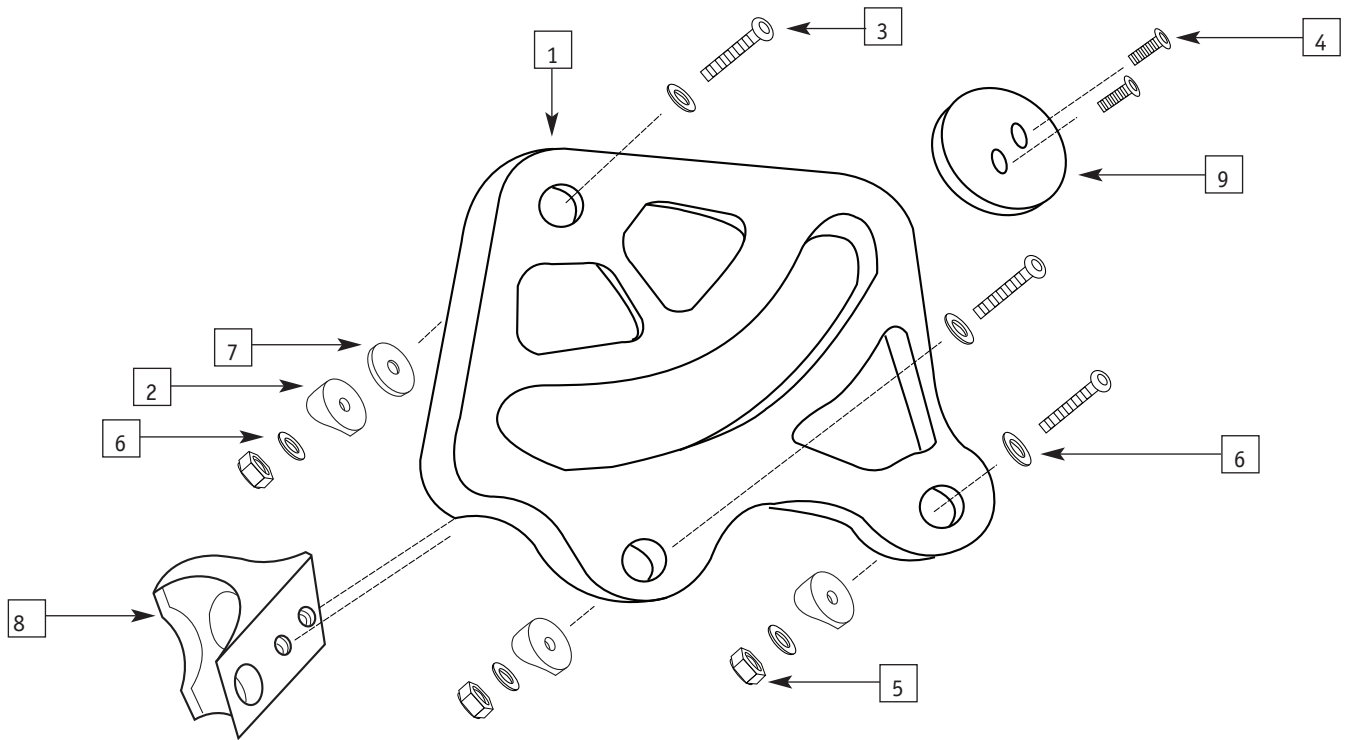

PORK CHOP ASSEMBLY

ITEM	PART #	DESCRIPTION	QTY.	COLOR
1	0460-300	Pork Chop (Lock Support)	2	Blk
2	0079-300	Saddle	6	Blk
3	0012-300	1 3/4" Button Screw	6	Sil..
4	0546-300	3/4" Button Screw	4	Sil..
5	0116-300	1/4 - 20 Nylock Nut	6	Sil..
6	0277-300	1/4" Washer (Standard)	12	Sil..
7	0259-300	Fender Washer	2	Sil.
8	0476-110	Saddle Stop	2	Blk
9	0476-100	Round Retainer Plate	2	Blk