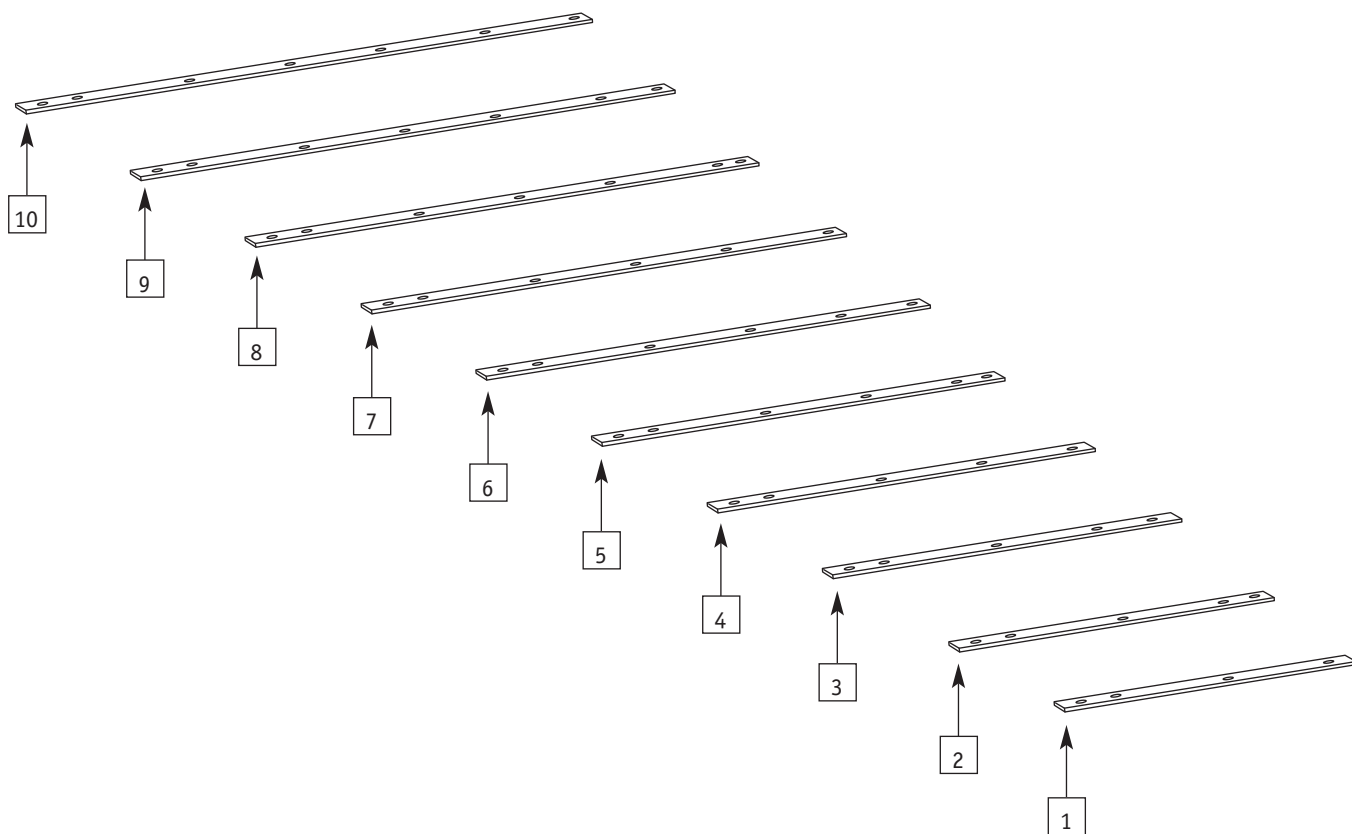

SEAT RAIL

ITEM	PART #	DESCRIPTION	QTY.	COLOR
1	0035-300	10" Seat Rail	2	Raw
2	0035-301	11" Seat Rail	2	Raw
3	0035-302	12" Seat Rail	2	Raw
4	0035-303	13" Seat Rail	2	Raw
5	0035-304	14" Seat Rail	2	Raw
6	0035-305	15" Seat Rail	2	Raw
7	0035-306	16" Seat Rail	2	Raw
8	0035-307	17" Seat Rail	2	Raw
9	0035-308	18" Seat Rail	2	Raw
10	0035-309	19" Seat Rail	2	Raw