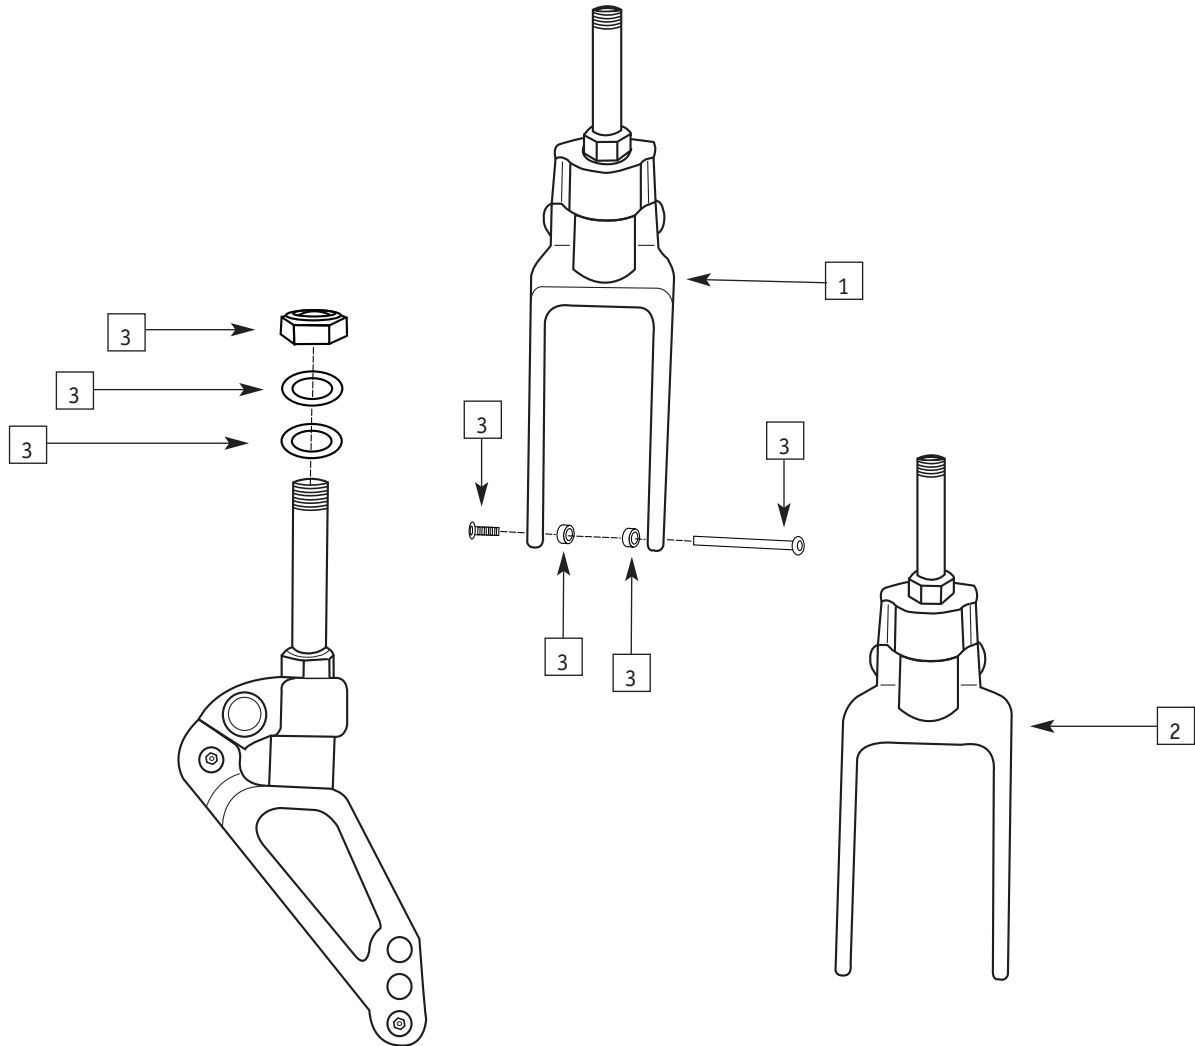

FROG LEGS CASTER ASSEMBLY

ITEM	PART #	DESCRIPTION	QTY.	COLOR
1	0410-300	Frog Legs Micro 1"width x 3"-5" (Black finish)	2	Blk
1	0410-301	Frog Legs Micro 1"width x 3"-5" (Aluminum finish)	2	Sil.
2	0410-315	Frog Legs Wide Body 1.5" width x 4"-5" (Black finish)	2	Blk
2	0410-316	Frog Legs Wide Body 1.5" width x 4"-5" (Aluminum finish)	2	Sil..
3	0410-100	Frog Leg Caster Wheel Hardware 1"		Sil..
3	0410-150	Frog Leg Caster Wheel Hardware 2"		Sil..