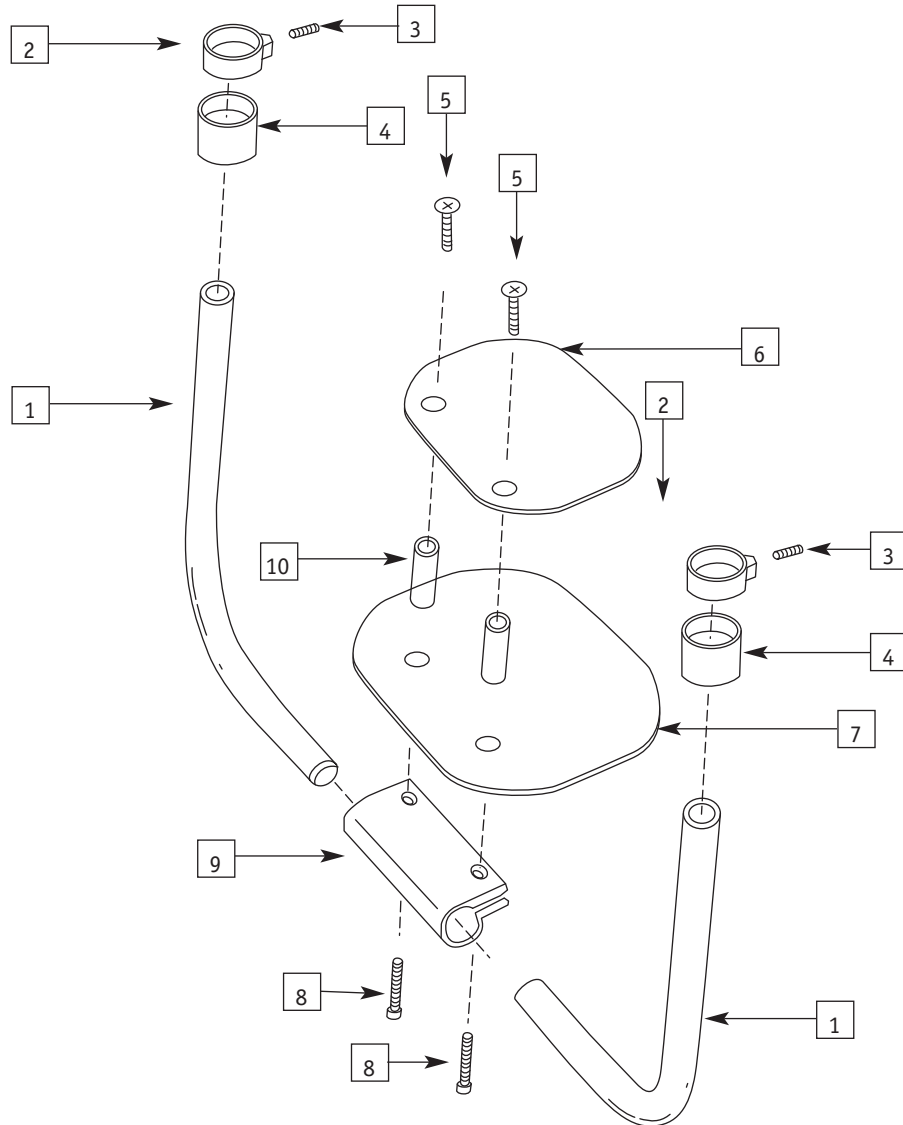

## FOOTREST ASSEMBLY (WITH RAISED FOOT REST)

ITEM	PART #	DESCRIPTION	QTY.	COLOR
1	0416-199	Foot Rest L-part for 10" - 12" Wide Chair	2	Blk
1	0416-200	Foot Rest L-part for 10" - 14" Wide Chair	2	Blk
1	0416-201	Foot Rest L-part for 15" - 16" Wide Chair	2	Blk
1	0416-202	Foot Rest L-part for 17" - 19" Wide Chair	2	Blk
1	0416-203	Foot Rest L-part for 20"+ Wide Chair	2	Blk
2	0168-301	Foot Rest Ring	2	Blk
3	0256-301	1/4 - 28 x 1/2 Set Screw	2	S.S.
4	0082-300	Slip Fit Bushing 1" to 3/4"	2	Blk
5	0437-300	Counter Sunk 1/4 - 20 x 1 Bolt	2	Sil.
6	0416-102	Aluminum Foot Plate 7" x 5"	1	Blk