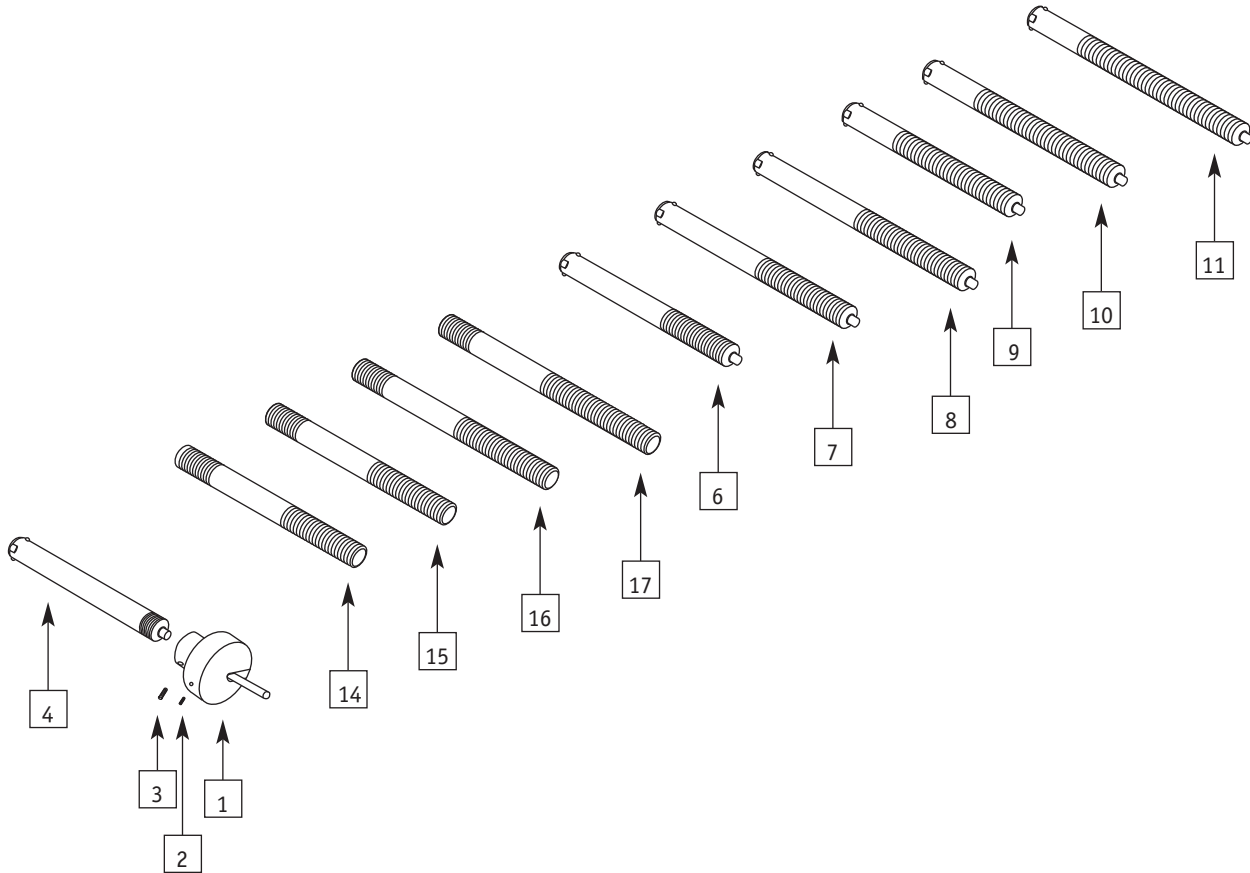

AXLE ASSEMBLY

ITEM	PART #	DESCRIPTION	QTY.	COLOR
1	0013-300	Q.R. Quad Flip for .500(black)	2	Blk
2	0246-304	Roll Pin 3/16 x 1	2	Sil.
3	0254-301	10 - 32 x 3/16 Sot Screw	2	S.S.
4	0012-300	Rear quick Release Pin No Big Button	2	Blk
5	0408-300	Caster Stud 4.40" Long	2	Sil.
6	0012-307	Quick Release B front 4.00	2	Blk
7	0012-306	Quick Release B front 5.00	2	Blk
8	0012-305	Quick Release B front 6.00(discontinued)	2	Blk
9	0012-302	Quick Release front 3.75	2	Blk

ITEM	PART #	DESCRIPTION	QTY.	COLOR
10	0012-303	Quick Release front 4.50	2	Blk
11	0012-304	Quick Release front 5.50	2	Blk
14	0408-303	Caster Stud 3.500 long	2	steel
15	0408-300	Caster Stud 4.400 long	2	steel
16	0408-301	Caster Stud 5.080 long	2	steel
17	0408-302	Caster Stud 6.155 long	2	steel