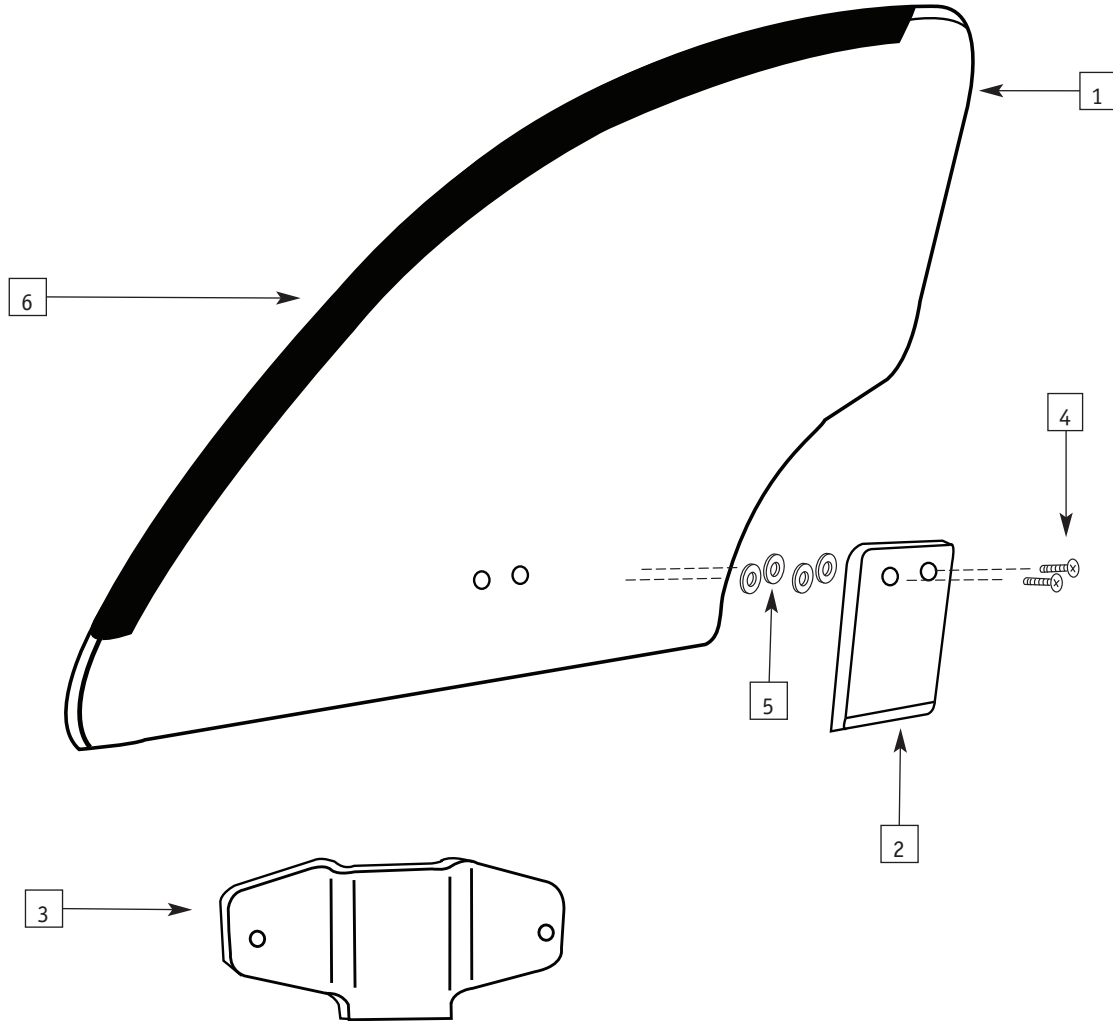

SIDE GUARDS-ALUMINUM (REMOVABLE)

ITEM	PART #	DESCRIPTION	QTY.	COLOR
1	0458-400	Aluminum Side Guard (Polished)	1	Pol
2	0458-120	Bayonet	1	Blk
3	0458-100	Receiver Mount (Specify Color)	2	Blk
4	0297-310	Counter Sunk Screw	4	SiL.
5	0297-300	Washer .250	4	SiL.
6	0451-200	Side Guard Trim	1	Blk