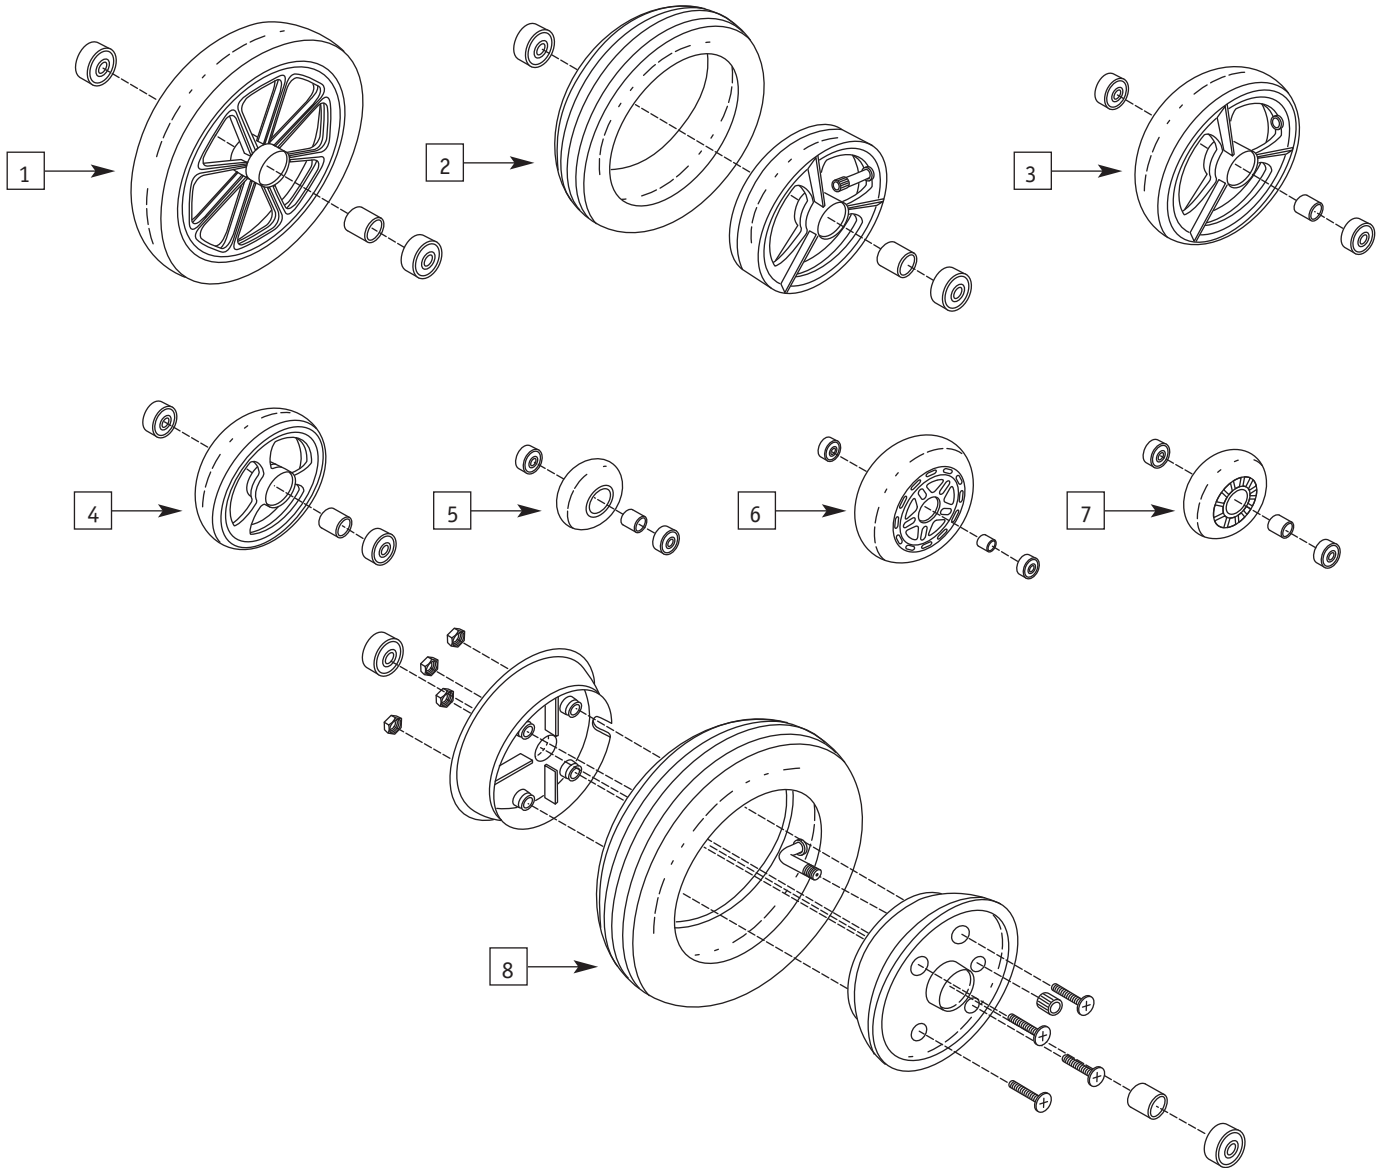

CASTERS

ITEM	PART #	DESCRIPTION	QTY.	COLOR
1	0232-300	8" Hard Caster	2	Gray
2	0230-300	6" Pneumatic Caster	2	Gray
3	0443-300	5" Hard Caster	2	Gray
4	0410-302	FrogLeg Caster 4"x1" (Alluminum)	2	Sil.
5	0074-300	52mm Caster Wheel (discontinued)	2	Wht
6	0532-300	4" Lighted Caster	2	Clr
7	0415-300	3" Clear Caster	2	Clr
8	0233-300	8" Pneumatic Caster	2	Gray