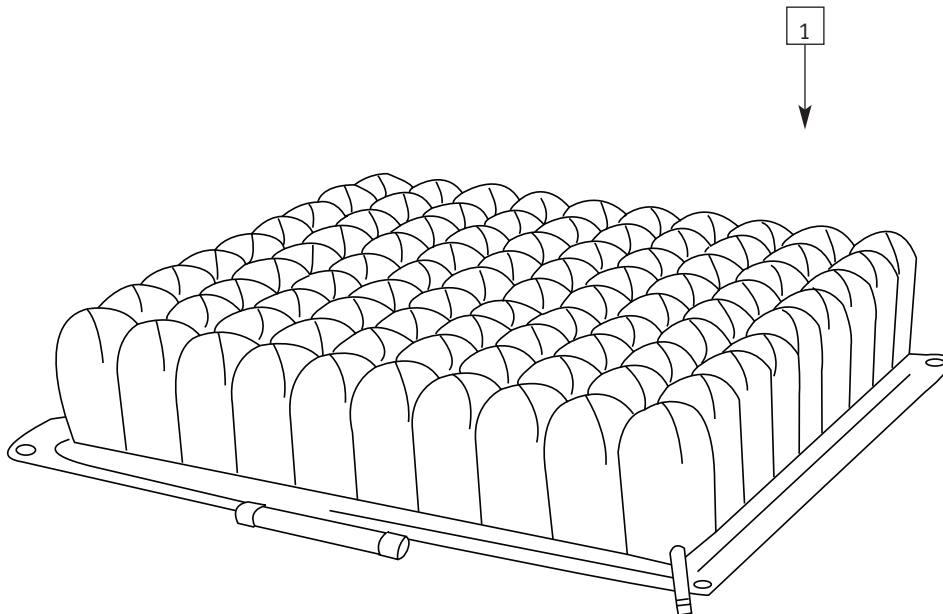

**ROHO LOW-PROFILE QUADRO SELECT**

ITEM	PART #	DESCRIPTION	QTY.	COLOR
1	0601-XXX	ROHO Low Profile-Quatro Select (See next page for available sizes)	1	Blk

**ROHO QUADTRO SELECT**

ITEM	PART #	DESCRIPTION	QTY.	COLOR
1	0601-XXX	ROHO Quatro Select (See next page for available sizes)	1	Blk