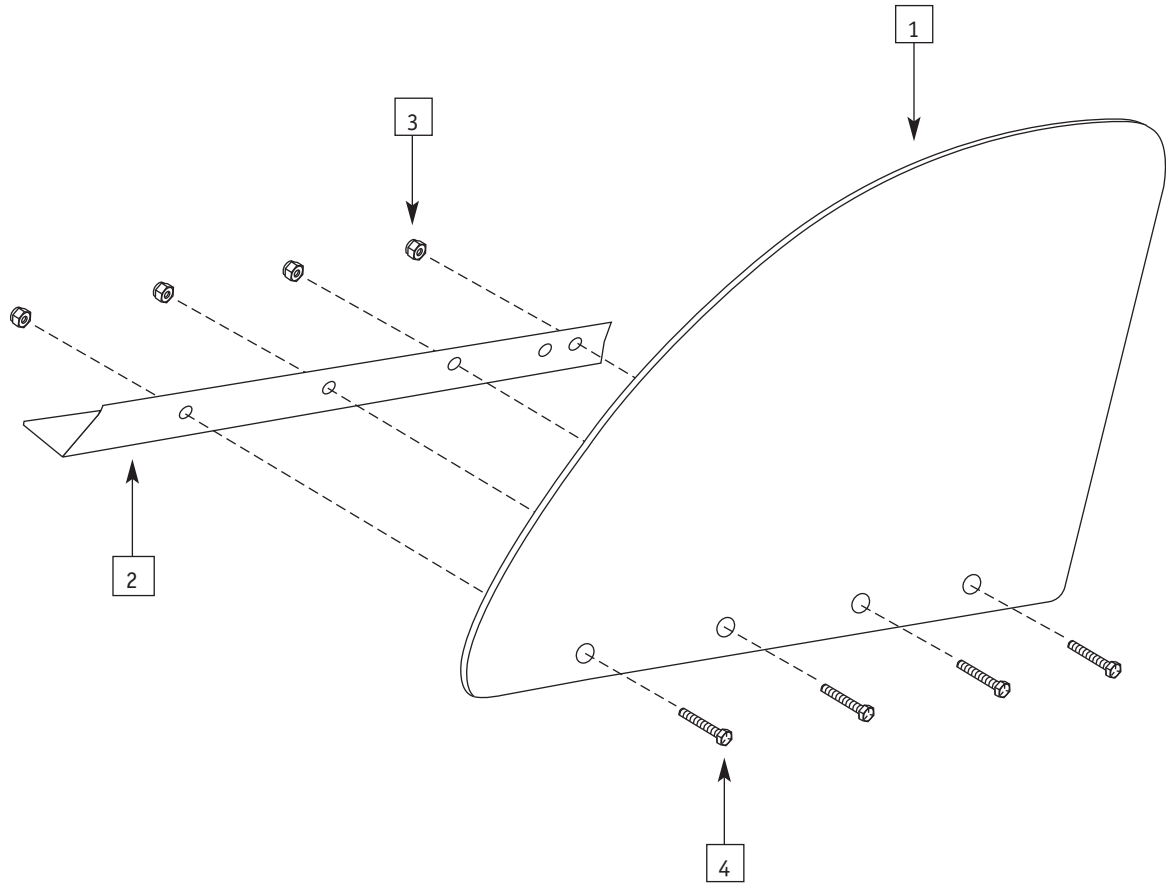

RIGID SIDE GUARD ASSEMBLY (BOLT-ON)

ITEM	PART #	DESCRIPTION	QTY.	COLOR
1	0093-302	Clothing Guard, Short (ABS Only) 7.5"	2	Blk
1	0093-303	Clothing Guard, Med (ABS Only) 8.25"	2	Blk
1	0093-304	Clothing Guard, Long (ABS Only) 9.25"	2	Blk
2	0093-309/310	Side Guard Rail Left and Right	2	Blk
3	0103-300	10 - 32 Thin Nylock Nut	8	Sil.
4	0105-300	10 - 32 x 1/2 Phillips Head	8	Sil.