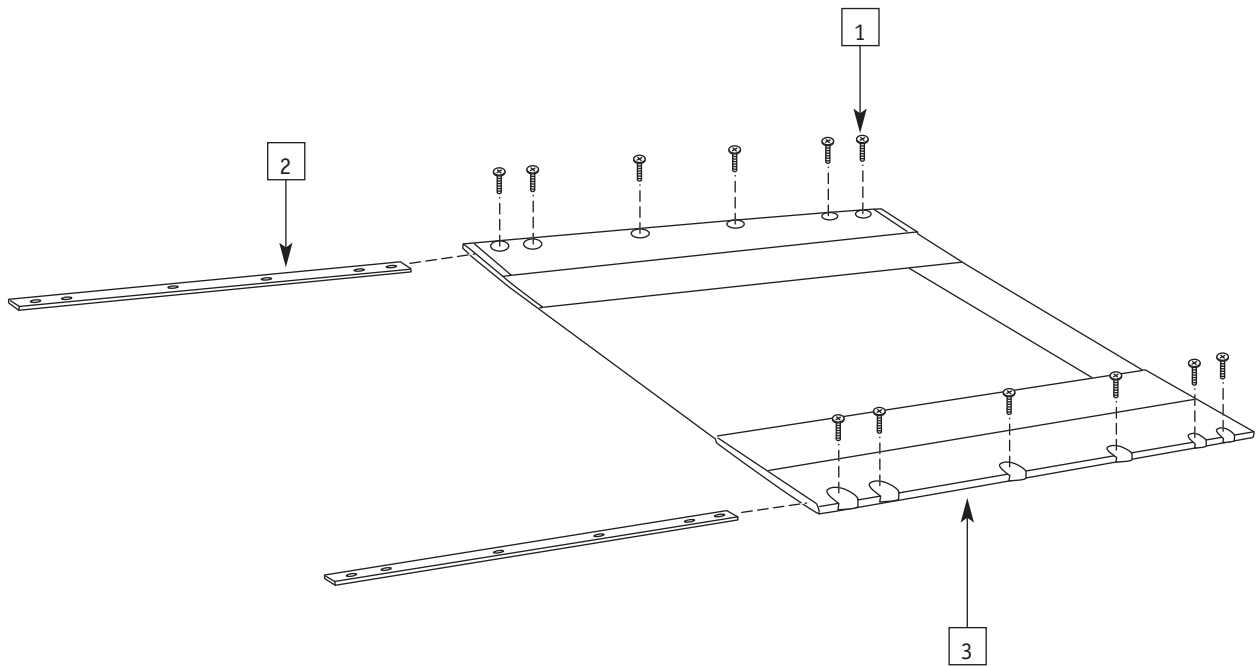

## SEAT SLING ASSEMBLY

ITEM	PART #	DESCRIPTION	QTY.	COLOR
1	0102-300	10 - 32 x 3/4" Phillips Head	12	SiL.
2	0035-XXX	Seat Rail (Specify Size) (Seat Depth)	2	Raw
3	0090-XXX	Seat Sling (Specify Width & Depth)(Specify # of Holes in Rail & S/N)	1	Blk