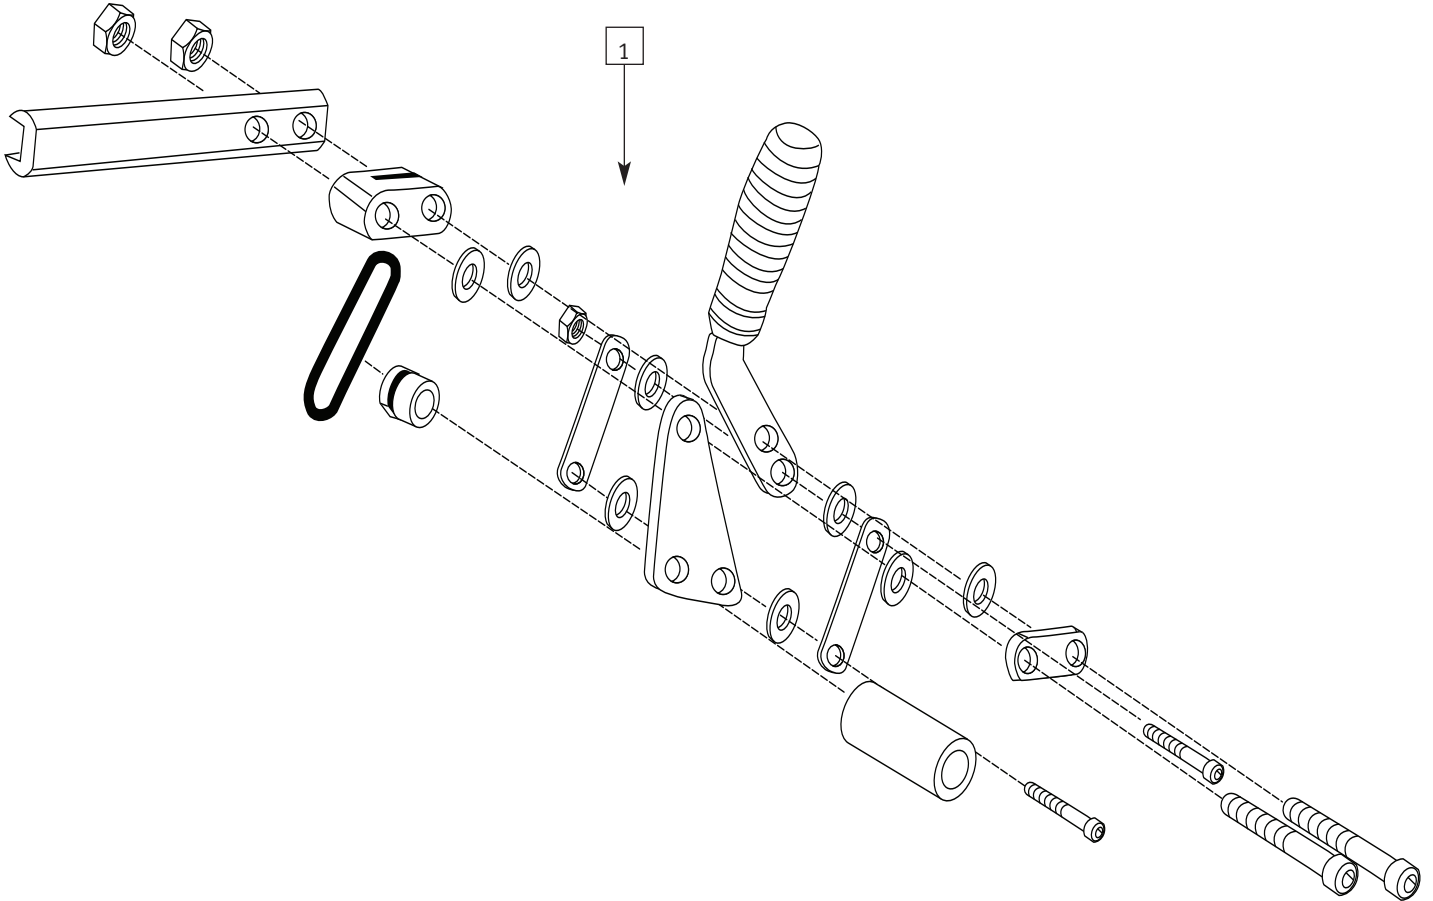

SMOOTH PUSH TO LOCK

ITEM	PART #	DESCRIPTION	QTY.	COLOR
1	0449-300	Smooth push to lock wheel locks	2	blk