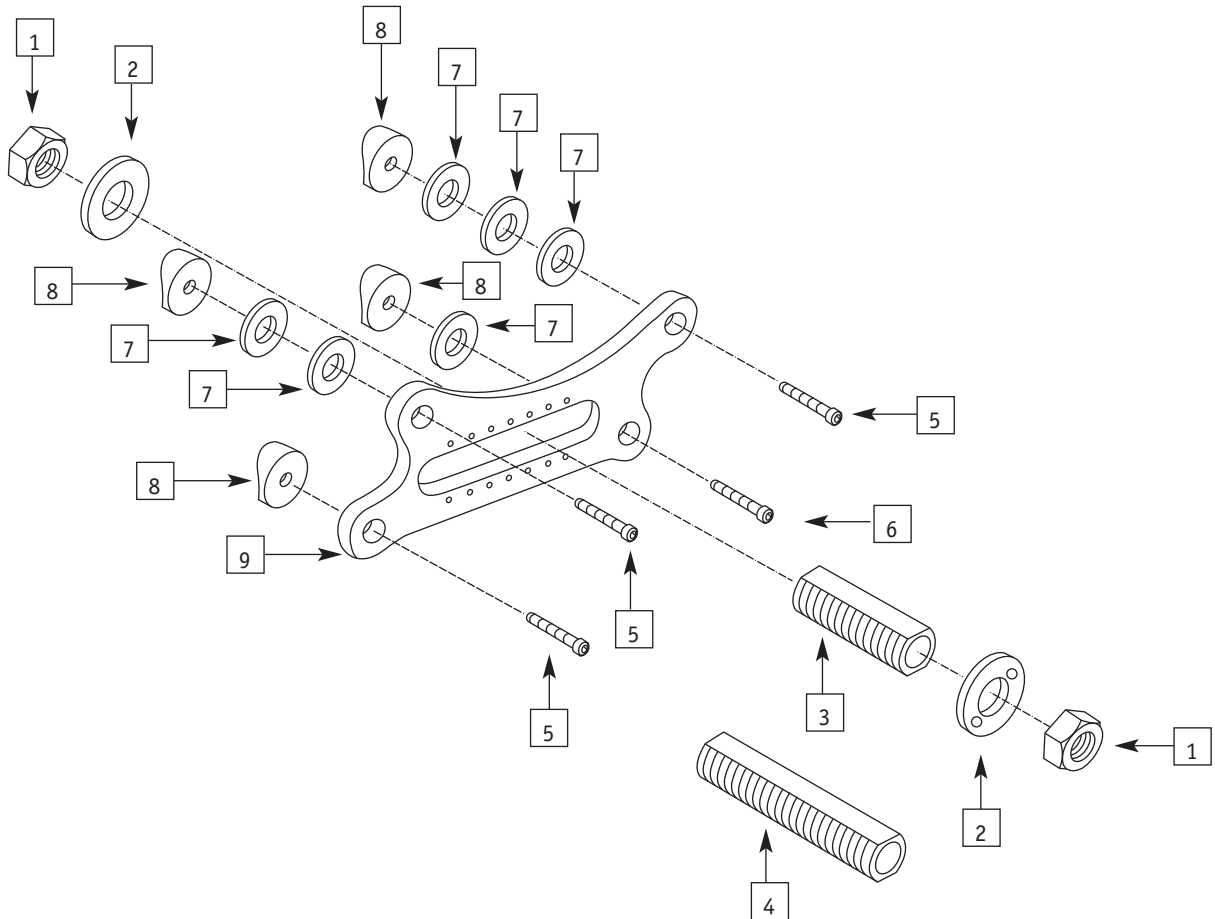

STANDARD AXLE PLATE

ITEM	PART #	DESCRIPTION	QTY.	COLOR
1	0126-300	3/4 - 16 Hex Jam Nut	4	Sil.
2	0125-300	3/4" 1.D Dimple Washer	4	S.S.
3	0011-300	Standard Short Receiver 2.095"	2	Gray
4	0011-301	Long Receiver 3.00"	2	Gray
5	0110-300	1/4 - 20 x 1 Soc Cap Screw	8	Sil.
6	0114-300	1/4 - 20 x 1 Soc Cap screw	2	Sil.
7	0259-300	1/4 - Fender Washer	-	Sil.
8	0079-300	Plastic Saddle For 1.0	8	Blk
9	0308-302	Axle Plate Contoured - Left	1	Blk
9	0308-303	Axle Plate Contoured - Right	1	Blk