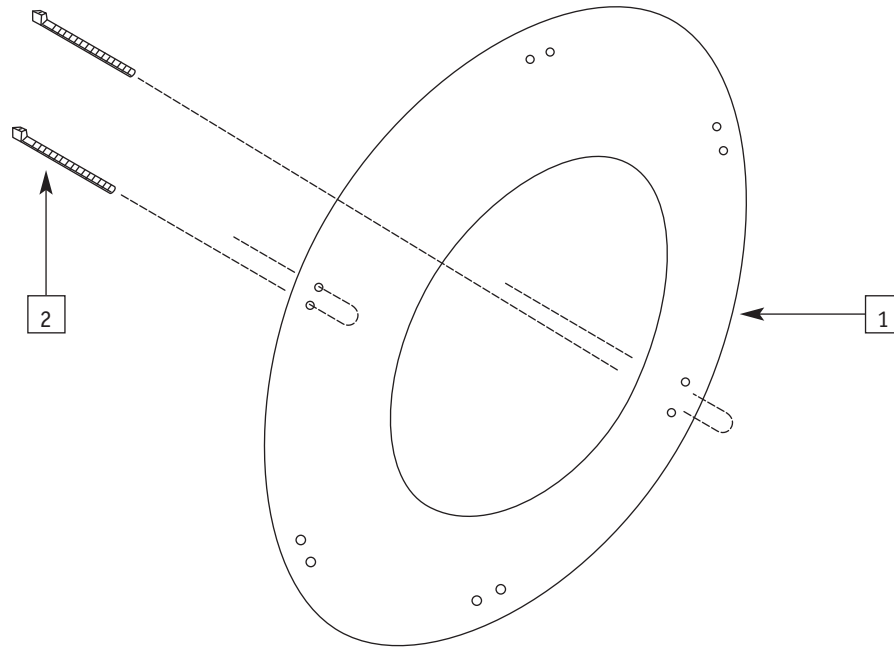

SPOKE PROTECTORS

ITEM	PART #	DESCRIPTION	QTY.	COLOR
1	0139-300	spoke protectors (flat) 20 black	2	black
1	0139-302	spoke protectors (flat) 22 black	2	black
1	0139-304	spoke protectors (flat) 24 black	2	black
1	0139-308	spoke protectors (flat) 25 black	2	black
1	0139-306	spoke protectors (flat) 26 black	2	black
2	0249-300	Zip Ties (Cable Ties) 7.5"	12	Blk