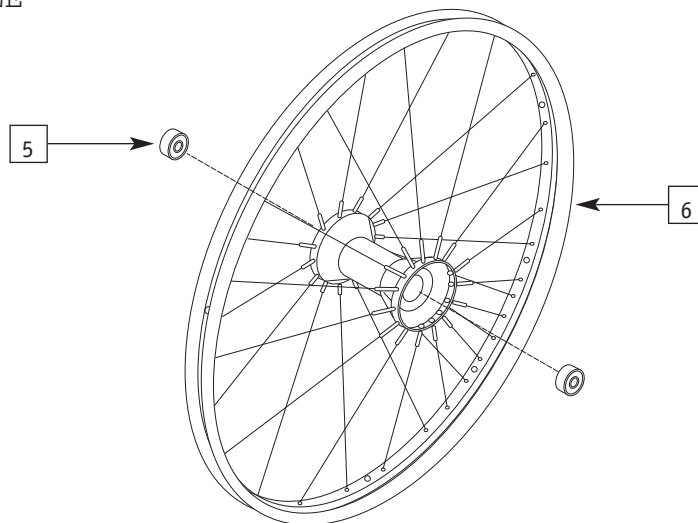

X-CORE & SPINERGY WHEEL ASSEMBLY (OLD STYLE)

OLD STYLE