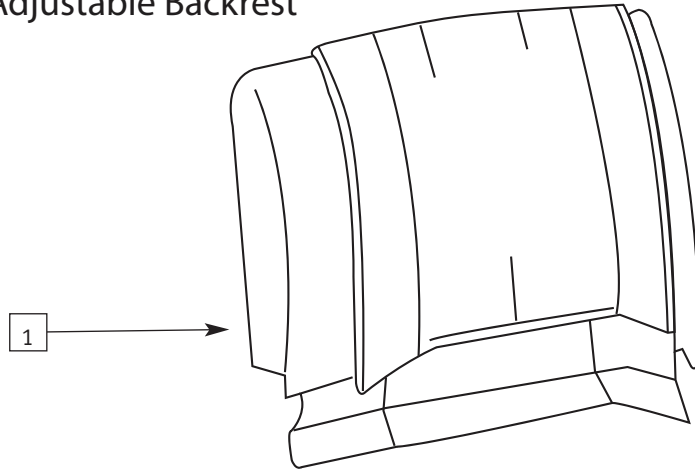

ADJUSTABLE TENSION BACKREST

Adjustable Backrest

Top cover