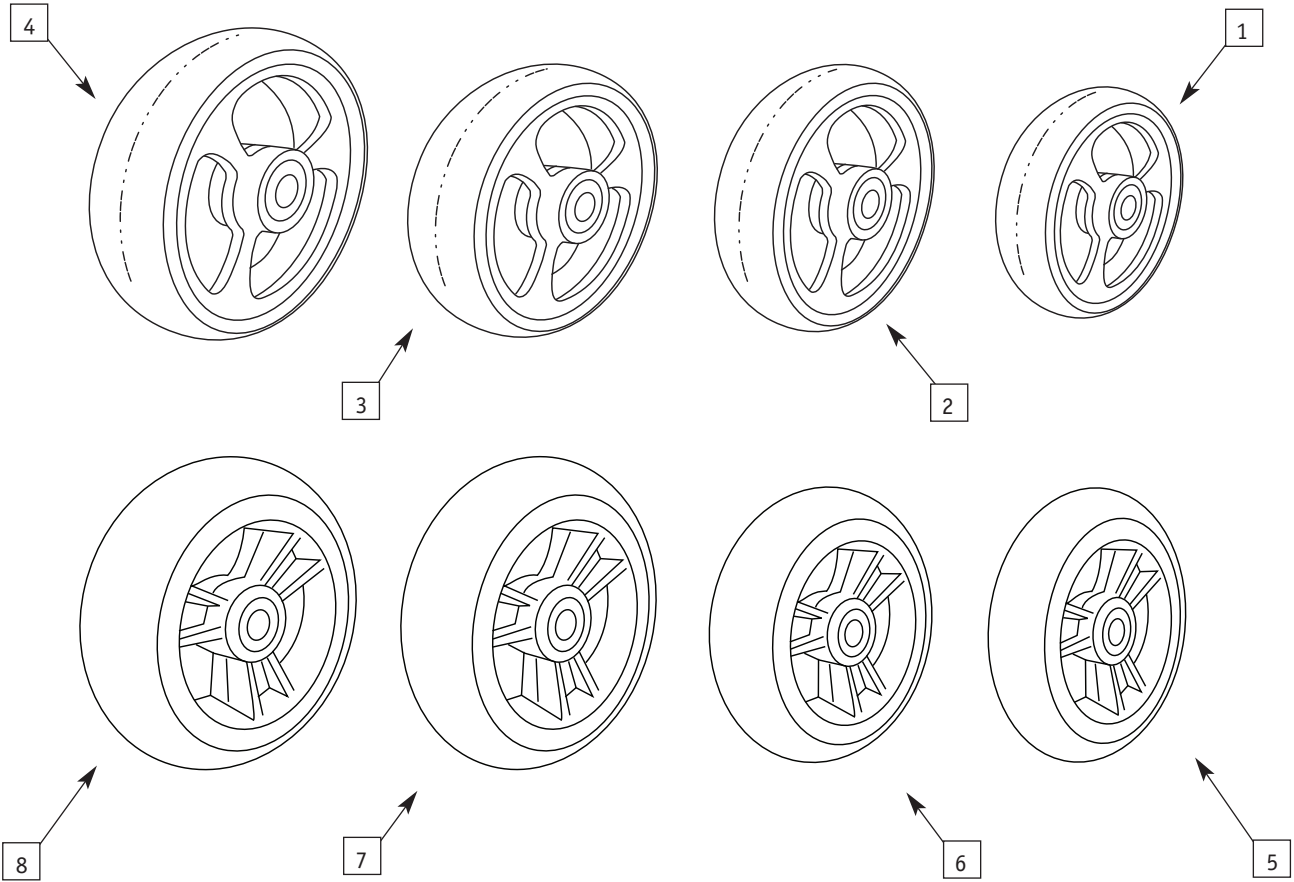

FROGLEG CASTERS (COMPOSITE AND ALLUMINUM)

ITEM	PART #	DESCRIPTION	QTY.	COLOR
1	0410-305	Frogleg Caster (Alluminum) 3" x 1"	2	Blk
1	0410-310	Frogleg Caster (Alluminum) 3" x 1"	2	Sil.
2	0410-302	Frogleg Caster (Alluminum) 4" x 1"	2	Blk
2	0410-303	Frogleg Caster (Alluminum) 4" x 1"	2	Sil.
3	0410-318	Frogleg Caster (Alluminum) 4" x 1 1/2"	2	Sil.
3	0410-500	Frogleg Caster (Alluminum) 4" x 1 1/2"	2	Blk
3	0410-510	Frogleg Caster (Alluminum) 4" x 1 1/2"	2	Red
3	0410-520	Frogleg Caster (Alluminum) 4" x 1 1/2"	2	Blue
3	0322-300	Frogleg Caster (Alluminum) 4" x 1 1/2"	2	Yell.
4	0410-335	Frogleg Caster (Alluminum) 5" x 1"	2	Sil.
4	0410-340	Frogleg Caster (Alluminum) 5" x 1"	2	Blk
4	0410-320	Frogleg Caster (Alluminum) 5" x 1 1/2"	2	Blk
4	0410-323	Frogleg Caster (Alluminum) 5" x 1 1/2"	2	Sil.

ITEM	PART #	DESCRIPTION	QTY.	COLOR
5	0410-590	Frogleg Caster (Composite) 4" x 1"	2	Blk
6	0410-375	Frogleg Caster (Composite) 4" x 1 1/2"	2	Blk
6	0410-380	Frogleg Caster (Composite) 4" x 1 1/2"	2	Red
6	0410-390	Frogleg Caster (Composite) 4" x 1 1/2"	2	Blue
6	0410-400	Frogleg Caster (Composite) 4" x 1 1/2"	2	Yell.
7	0410-600	Frogleg Caster (Composite) 5" x 1"	2	Blk
8	0410-410	Frogleg Caster (Composite) 5" x 1 1/2"	2	Red
8	0410-420	Frogleg Caster (Composite) 5" x 1 1/2"	2	Yell.
8	0410-430	Frogleg Caster (Composite) 5" x 1 1/2"	2	Blue
8	0410-440	Frogleg Caster (Composite) 5" x 1 1/2"	2	Blk