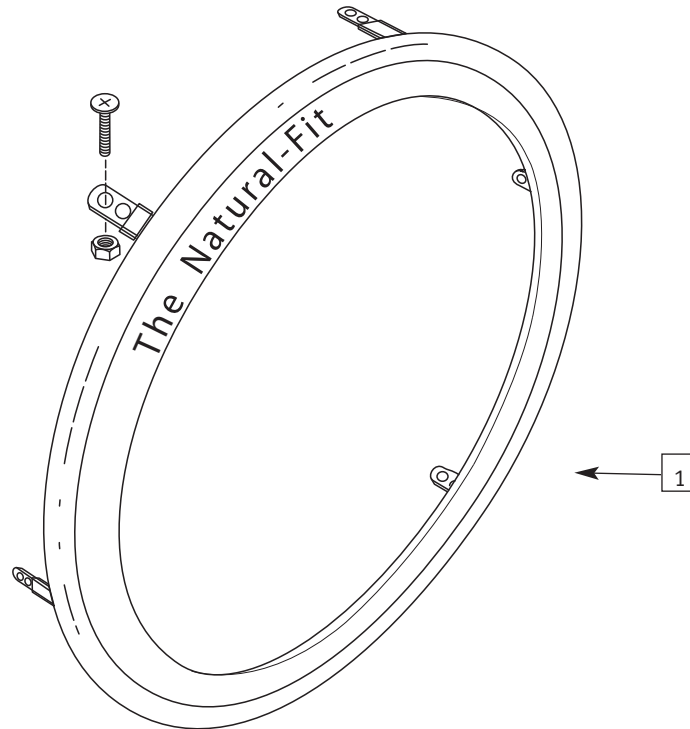

NATURAL FIT HANDRIM

ITEM	PART #	DESCRIPTION	QTY.	COLOR
1	0013-300	Handrim Only Natural Fit 22"	2	Blk
1	0246-304	Handrim Only Natural Fit 24"	2	Sil.
1	0254-301	Handrim Only Natural Fit 25"	2	S.S.
1	0012-300	Thumb Guard 22" Standard Grip	2	Blk
1	0408-300	Thumb Guard 24" Standard Grip	2	Sil.
1	0012-307	Thumb Guard 25" Standard Grip	2	Blk
1	0012-306	Quick Release B front 5.00	2	Blk
1	0012-305	Quick Release B front 6.00(discontinued)	2	Blk
1	0012-302	Quick Release front 3.75	2	Blk

ITEM	PART #	DESCRIPTION	QTY.	COLOR
1	0012-303	Thumb Guard 22" Super Grip	2	Blk
1	0012-304	Thumb Guard 24" Super Grip	2	Blk
1	0408-303	Thumb Guard 25" Super Grip	2	steel
1	0408-300	Handrim Assy. Natural Fit Super Grip 22"	2	steel
1	0408-301	Handrim Assy. Natural Fit Super Grip 24"	2	steel
1	0408-302	Handrim Assy. Natural Fit Super Grip 25"	2	steel
		Handrim Assy. Natural Fit Std Grip 22"		
		Handrim Assy. Natural Fit Std Grip 24"		
		Handrim Assy. Natural Fit Std Grip 25"