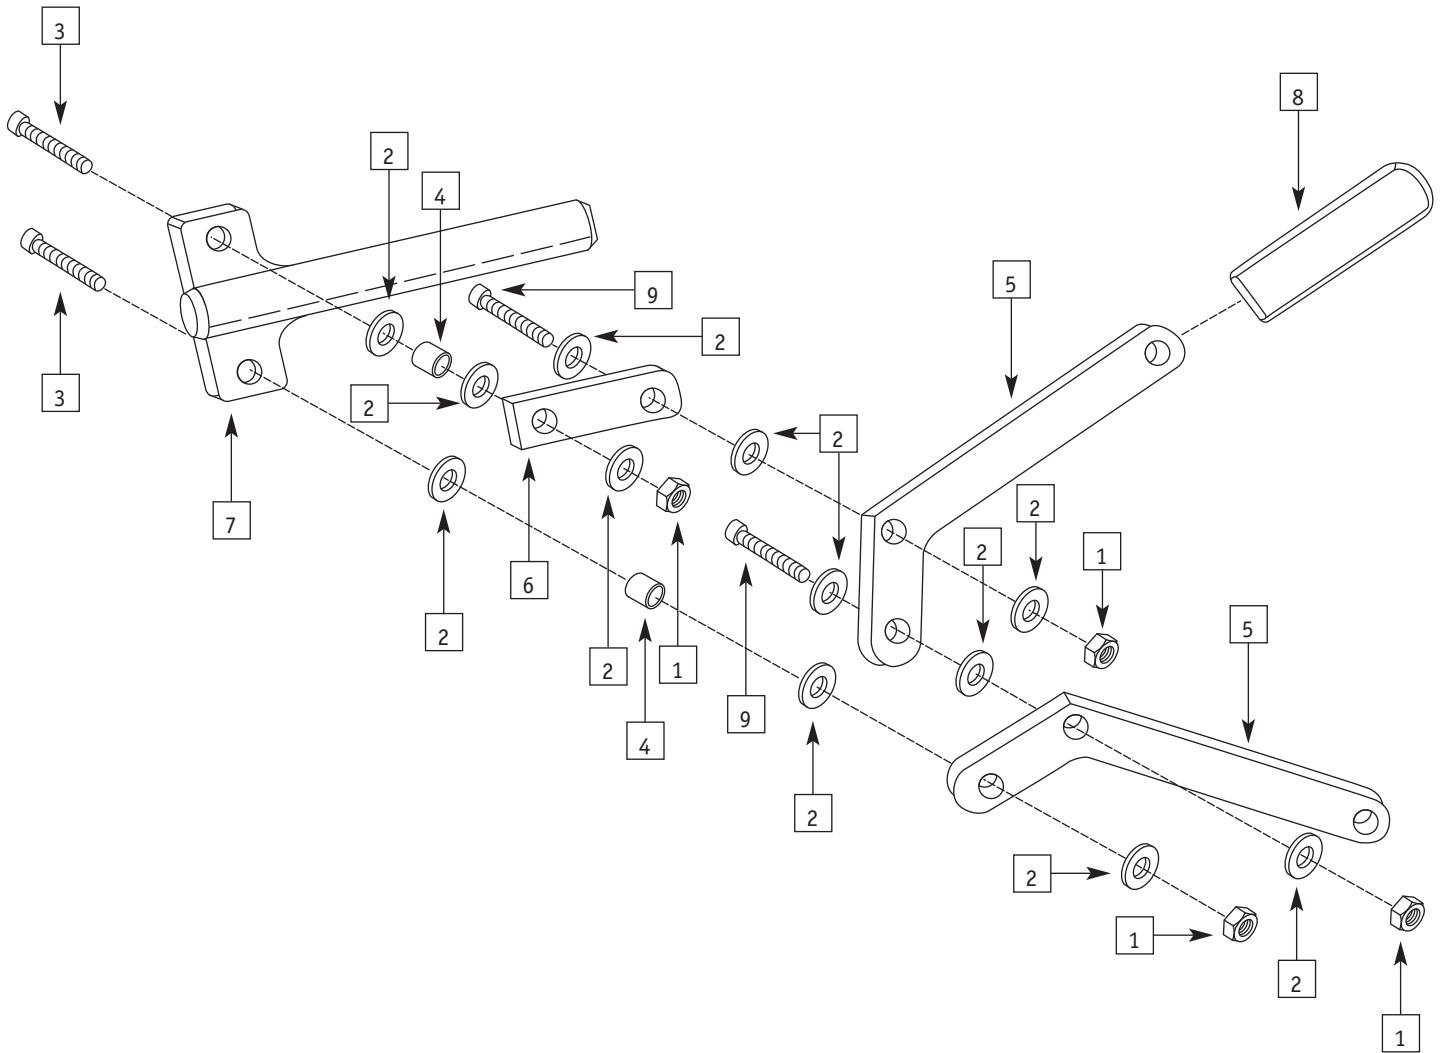

SCISSOR BRAKE ASSEMBLY

ITEM	PART #	DESCRIPTION	QTY.	COLOR
1	0116-300	1/4 - 20 Thin Nylock Nut	4	Sil.
2	0084-300	1/4" I.D Nylon Washer	12	White
3	0111-300	1/4 - 20 x 1 Button Head Bolt	2	Sil.
4	0306-300	Bronze Bushing's	2	Gold
5	0039-100	L Handle for Brake	2	Sil.
6	0039-104	Link for Brake	1	Blk
7	0039-101	T-Bar for Brake	2	Blk
8	0290-300	Rubber Brake Handle	2	Blk
9	0384-300	1/4 - 20 x 1 Button Head Bolt	2	Sil.