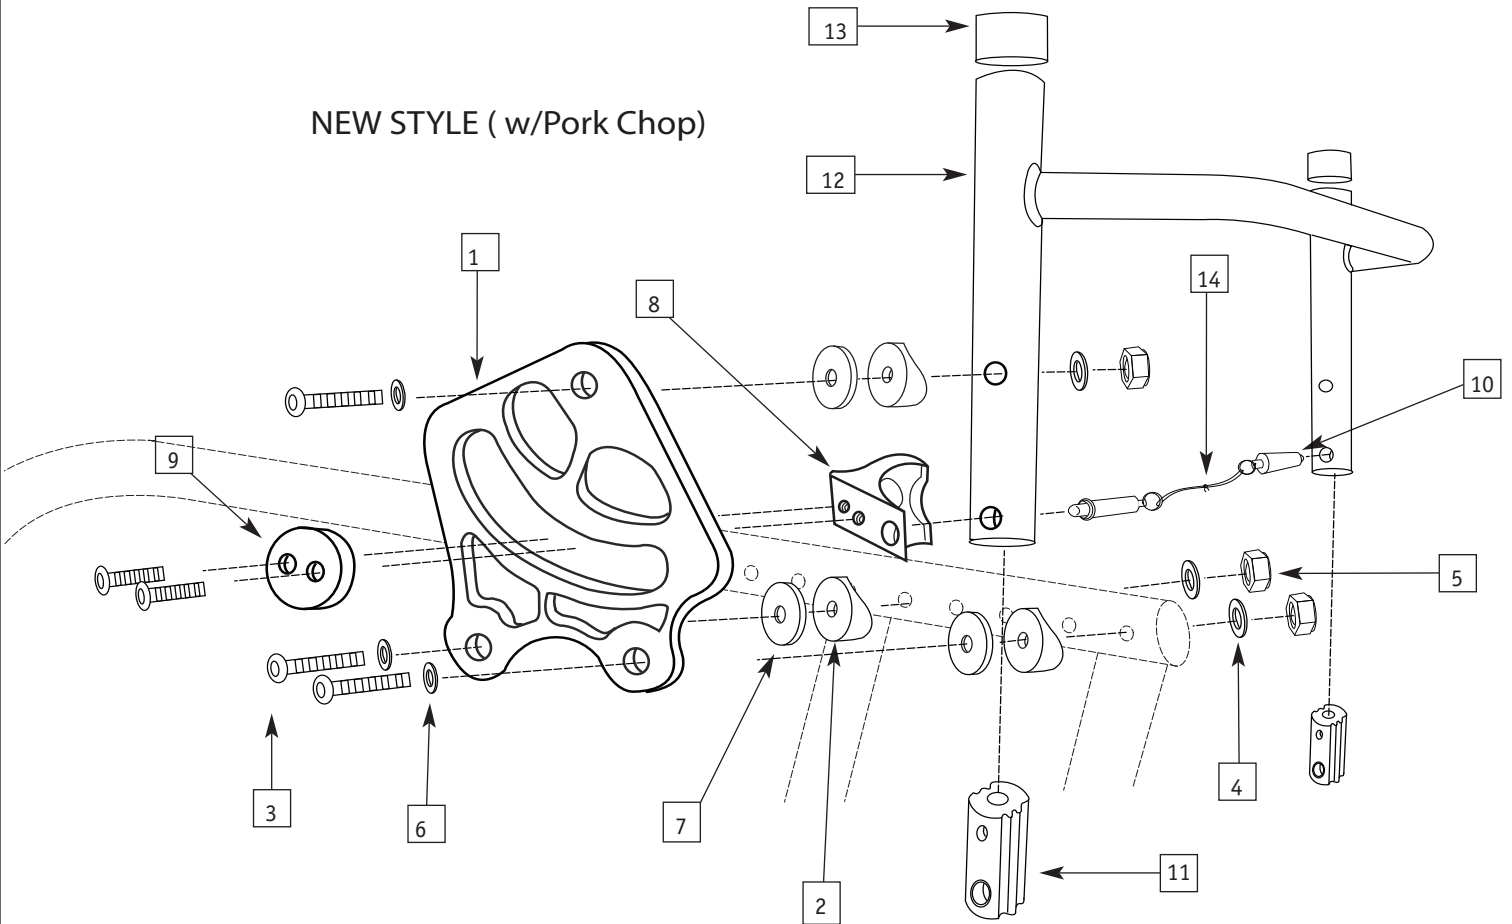

RIGID BACKREST ASSEMBLY WITH PORKCHOP (NEW STYLE)

NEW STYLE (w/Pork Chop)

ITEM	PART #	DESCRIPTION	QTY.	COLOR
1	0460-300	Pork Chop (Lock Support)	2	Blk
2	0079-300	Saddle	6	Sil.
3	0112-300	1 3/4" Button Screw	6	S.S.
4	0277-300	1/4" Washer (Standard)	12	Blk
5	0116-300	1/4 - 20 Nylock Nut	6	Blk
6	0277-300	1/4" Washer (Standard)	12	Blk
7	0259-300	Fender Washer	2	Blk
8	0476-110	Saddle Stop	2	Sil.

ITEM	PART #	DESCRIPTION	QTY.	COLOR
9	0476-100	Round Retainer Plate	2	Blk
10	0476-300	Locking Mechanism	2	Sil.
11	0082-300	Plastic Slip-Fit Bushing	2	Sil.
12	0473-xxx	Rigid Backrest (specify width)	1	Sil.
13	0082-300	Plastic Slip-Fit Bushing	2	Blk
14	0294-306	Pull Cord	1	Blk