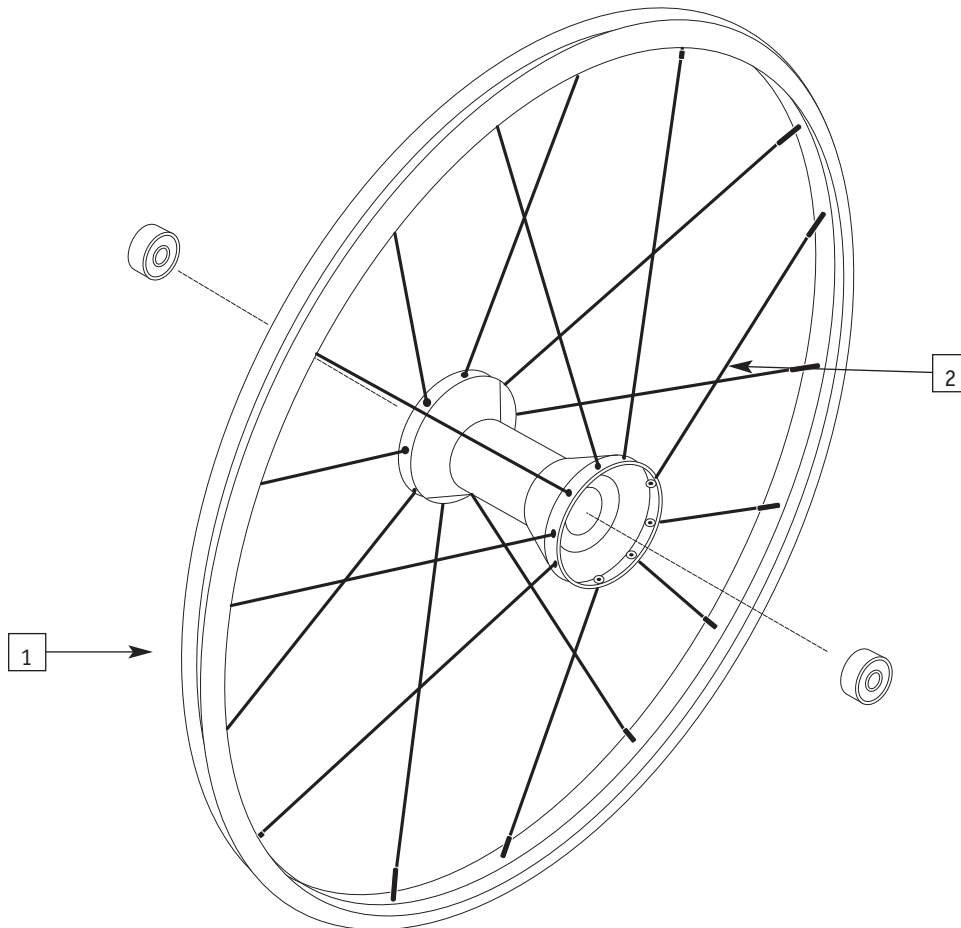

SPINERGY WHEEL ASSEMBLY (NEW STYLE)

ITEM	PART #	DESCRIPTION	QTY.	COLOR
1	0565-300	SpinerGY SLX Sport Wheel 24" -18 Spoke with Handrim and h.p. Tire (Specify Spoke Color)	2	Blk
1	0565-302	SpinerGY SLX Sport Wheel 25" -18 Spoke with Handrim and h.p. Tire (Specify Spoke Color)	2	Blk
1	0565-304	SpinerGY SLX Sport Wheel 26" -18 Spoke with Handrim and h.p. Tire (Specify Spoke Color)	2	Blk
1	0565-306	SpinerGY SLX Sport Wheel 24" -18 Spoke with Handrim and h.p. Tire (Specify Spoke Color)	2	Blk
1	0565-310	SpinerGY LX Sport Wheel 22" -12 Spoke with Anodized Handrim and h.p. Tire (Specify Spoke Color)	2	Blk
1	0565-312	SpinerGY LX Sport Wheel 24" -12 Spoke with Anodized Handrim and h.p. Tire (Specify Spoke Color)	2	Blk
1	0565-314	SpinerGY LX Sport Wheel 25" -12 Spoke with Anodized Handrim and h.p. Tire (Specify Spoke Color)	2	Blk
1	0565-316	SpinerGY LX Sport Wheel 26" -12 Spoke with Anodized Handrim and h.p. Tire (Specify Spoke Color)	2	Blk
2	0409-010	Spokes for SpinerGY Wheel 24" (Black Spokes Replacements Only)	1	Blk
2	0409-015	Spokes for SpinerGY Wheel 25" (Black Spokes Replacements Only)	1	Blk
2	0409-020	Spokes for SpinerGY Wheel 26" (Black Spokes Replacements Only)	1	Blk
2	0409-025	Spokes for SpinerGY Wheel 27" (Black Spokes Replacements Only)	1	Blk
2	0409-005	Spokes for SpinerGY Wheel 22" (Black Spokes Replacements Only)	1	Blk