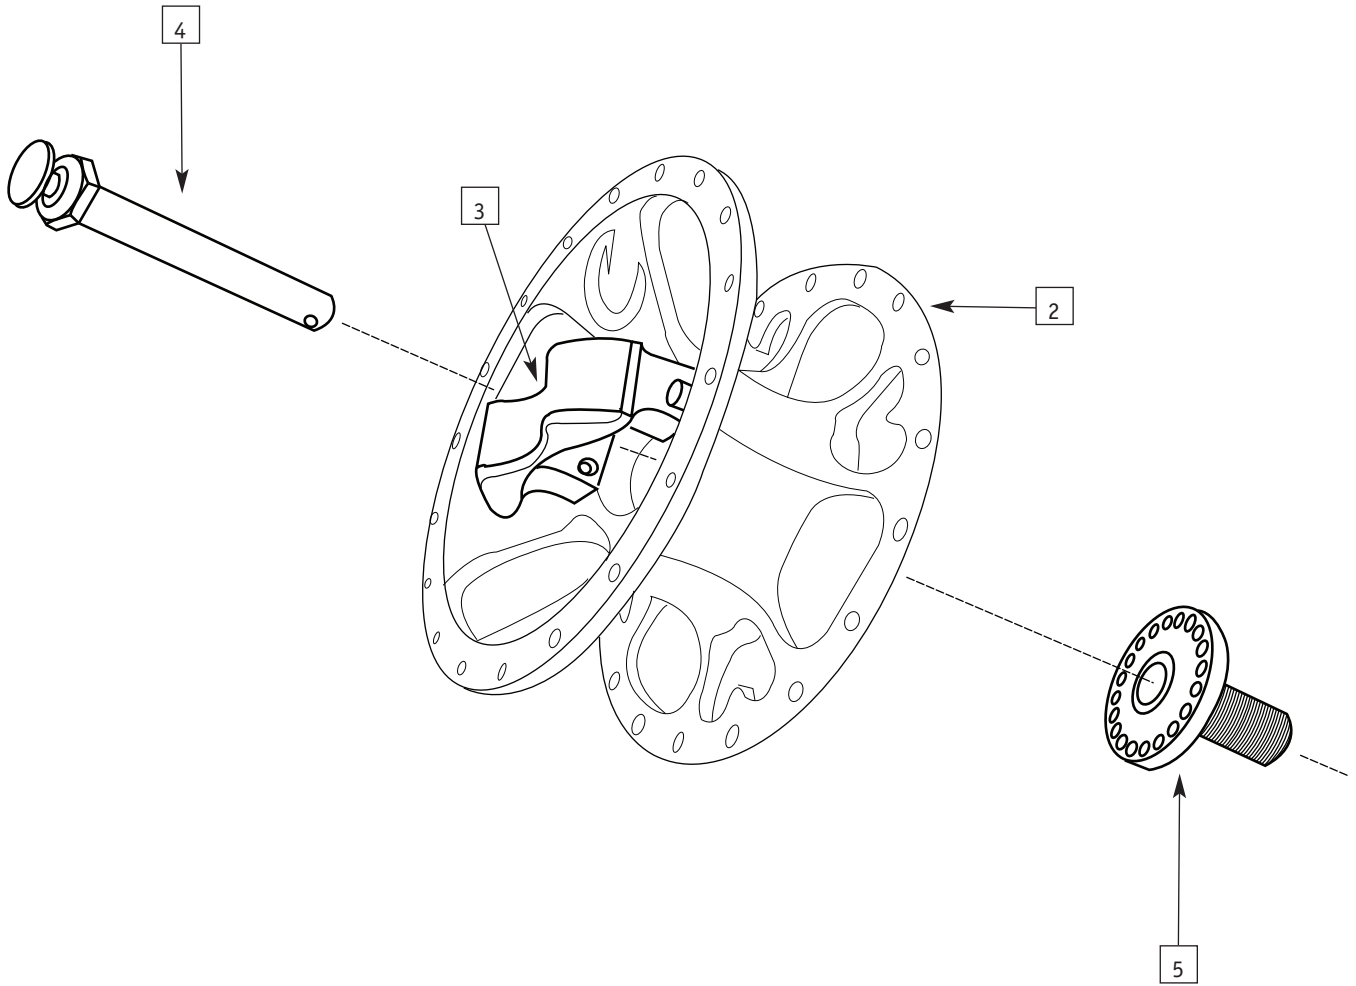

BITE HUB AND AXLE ASSEMBLY

ITEM	PART #	DESCRIPTION	QTY.	COLOR
1	0606-100	Bite Hub Locking Assembly	1	B.B.
2	0606-005	Bite Hub only	1	B.B.
3	0606-010	Bite Locking Handle	1	B.B.
4	0173-400	Bite Axle	1	B.B.
5	0606-030	Bite Axle receiver	1	B.B.
6	0606-320	Bite Spoked Wheels 24" (w/anod. handrims and hp tires) not pictured	2	Blk
7	0606-330	Bite Spoked Wheels 25" (w/anod. handrims and hp tires) not pictured	2	Blk