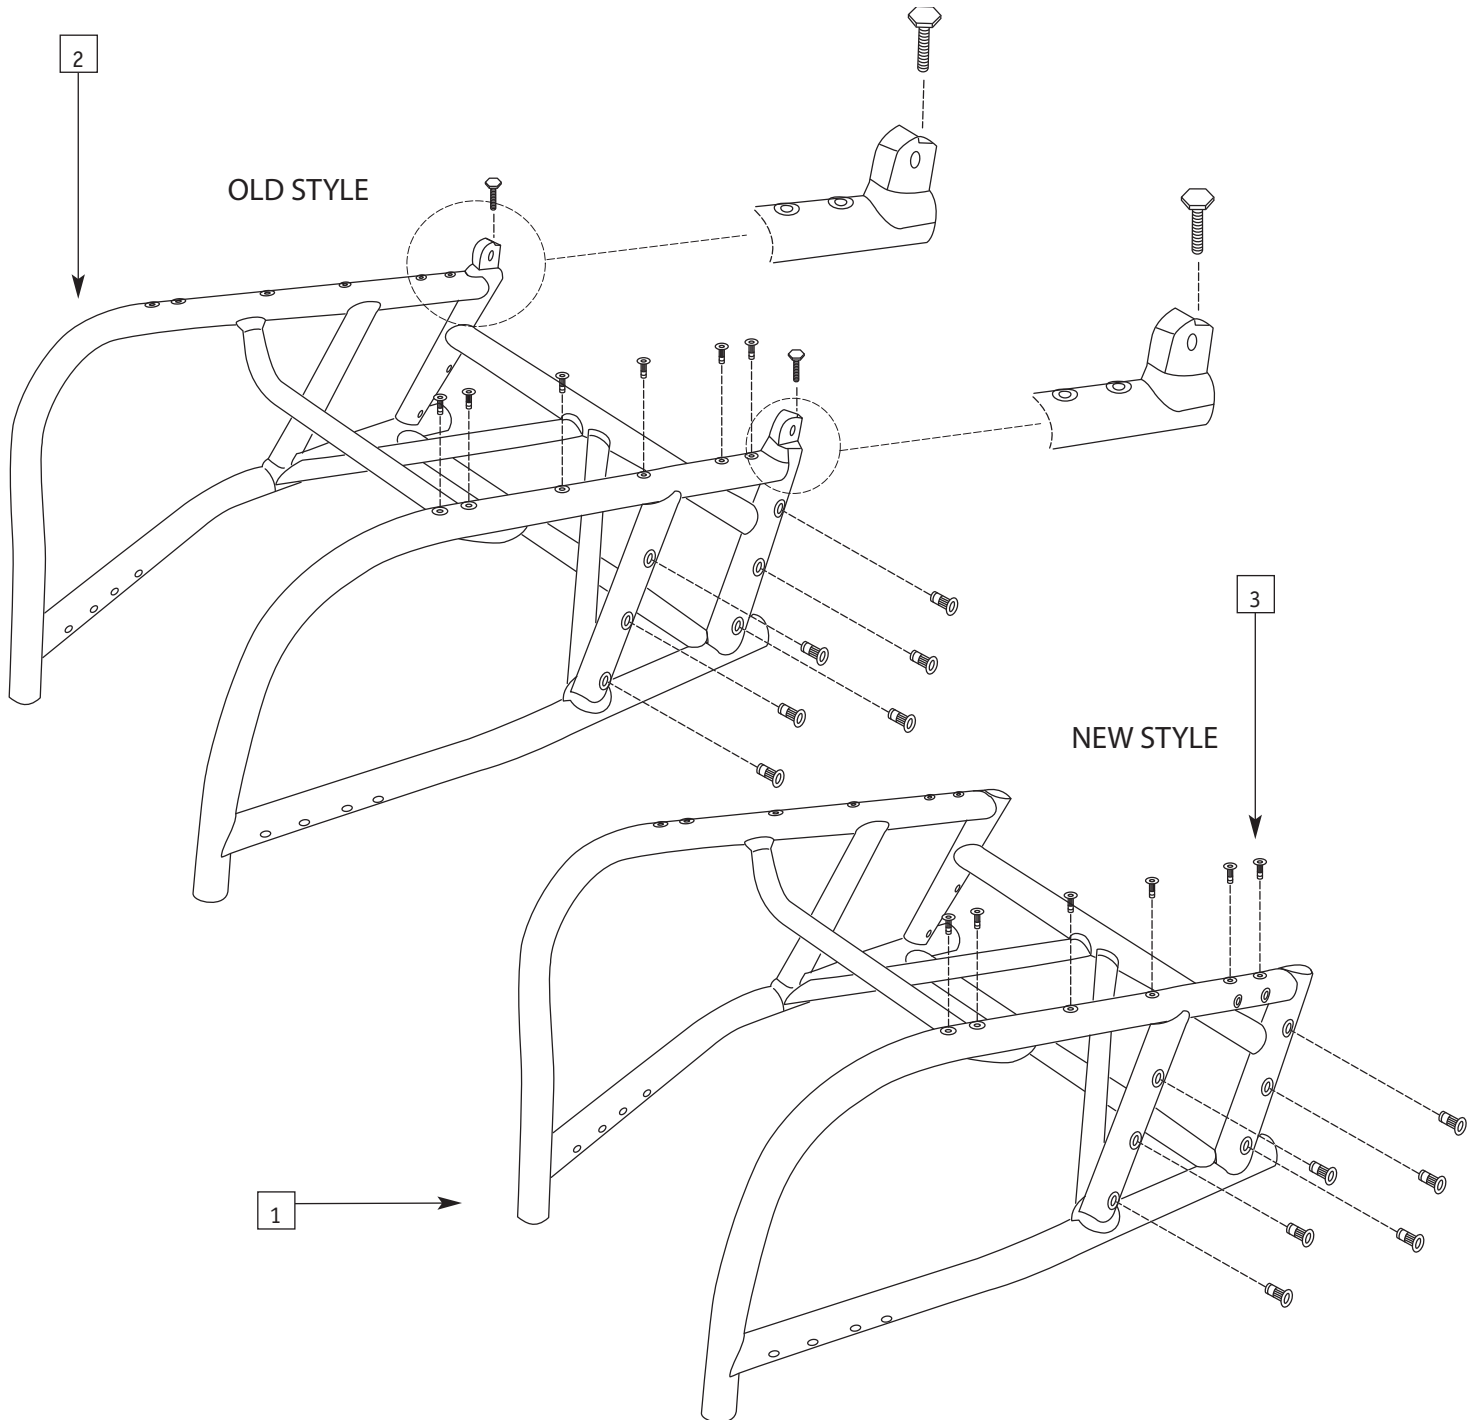

**ECLIPSE FRAME ONLY
(OLD & NEW STYLE)**

ITEM	PART #	DESCRIPTION	QTY.	COLOR
1	0191-XXX	Eclipse Frame w/Pork-Chop (specify width & Depth)	1	Raw
2	0191-XXX	Eclipse Frame-old style (specify width & Depth)	1	Raw
3	0100-301	10 - 32 Nutsert (Long)	12	Gold