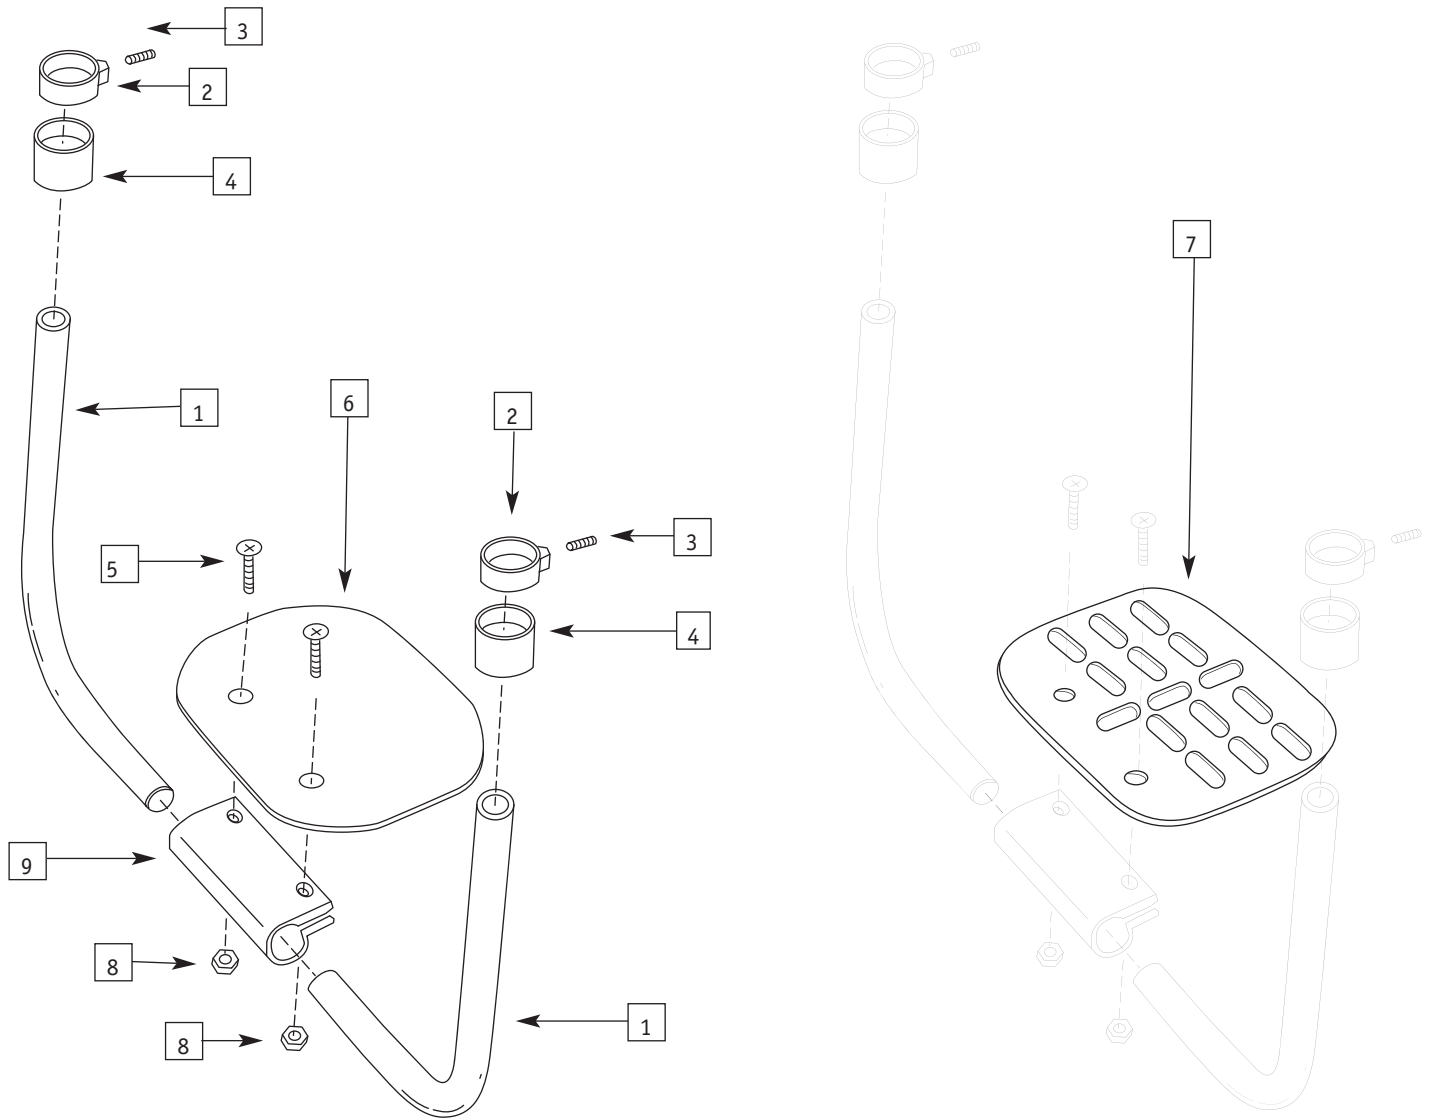

FOOTREST ASSEMBLY (STANDARD)

ITEM	PART #	DESCRIPTION	QTY.	COLOR
1	0416-199	Foot Rest L-part for 10" - 12" Wide Chair	2	Blk
1	0416-200	Foot Rest L-part for 10" - 14" Wide Chair	2	Blk
1	0416-201	Foot Rest L-part for 15" - 16" Wide Chair	2	Blk
1	0416-202	Foot Rest L-part for 17" - 19" Wide Chair	2	Blk
1	0416-203	Foot Rest L-part for 20"+ Wide Chair	2	Blk
2	0168-301	Foot Rest Ring	2	Blk
3	0256-301	1/4 - 28 x 1/2 Set Screw	2	S.S.
4	0082-300	Slip Fit Bushing 1" to 3/4"	2	Blk
5	0437-300	Counter Sunk 1/4 - 20 x 1 Bolt	2	Stl.
6	0416-102	Aluminum Foot Plate 7" x 5"	1	Blk

ITEM	PART #	DESCRIPTION	QTY.	COLOR
7	0416-300	Aluminum Foot Plate 6 1/2" x 5"	1	Blk
7	0416-301	Aluminum Foot Plate 8" x 6"	1	Blk
7	0416-302	Aluminum Foot Plate 11" x 6 1/2"	1	Blk
8	0116-300	1/4 - 20 Thin Nylon Nut	2	Stl.
8	0416-100	Foot Rest Clamp (short)	1	Blk
Assy.	0416-xxx	Footrest Assembly (Including Items 1-10)	1	Blk