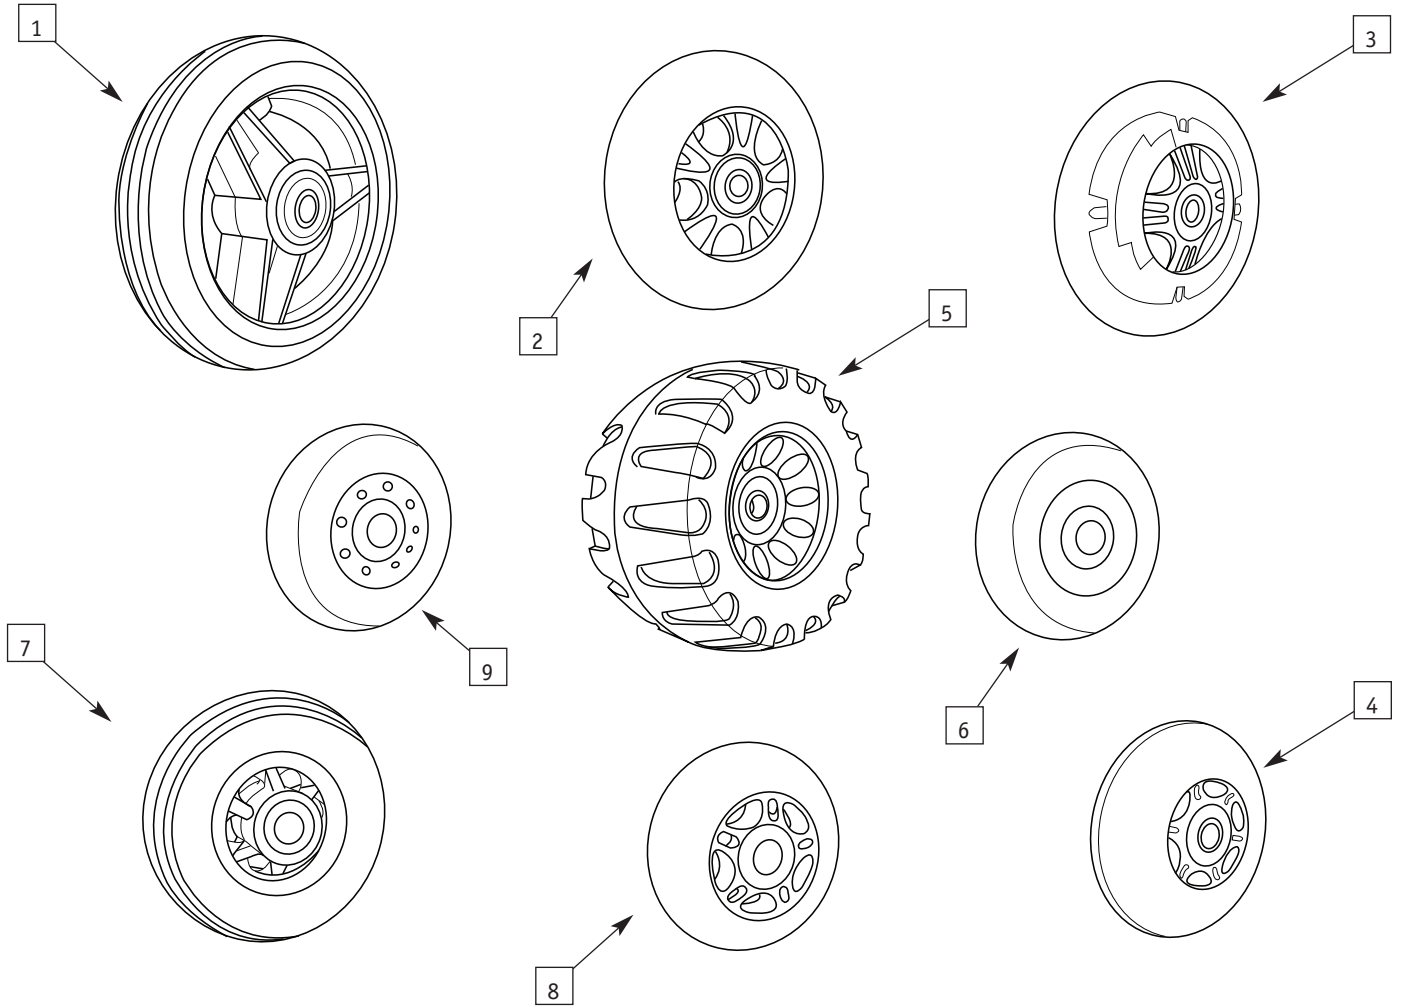

CASTER WHEELS

ITEM	PART #	DESCRIPTION	QTY.	COLOR
1	0549-300	Caster Wheel (Composite) 4" x 1"	2	Blk
1	0443-300	Caster Wheel (Composite) 5" x 1"	2	Blk
2	0069-300	4" Caster wheel	2	Clr.
3	0532-300	4" Light-Up Caster Wheel	2	Clr.
4	0070-300	3" Caster Wheel	2	Blk
4	0071-300	3" Caster Wheel (Purple)	2	Pur
5	0608-300	All-Terrain Caster Wheel 4"x 1/2"	2	Blk
6	0069-300	3" Clear/White Caster Wheel	2	Clr.
7	0410-590	Caster Wheel Composite 4" x 1" (Europe Standard)	2	Blk
8	0065-300	3" Clear/Red Caster Wheel	2	Clr.
9	0070-300	3" Caster Wheel (Red)	2	Red