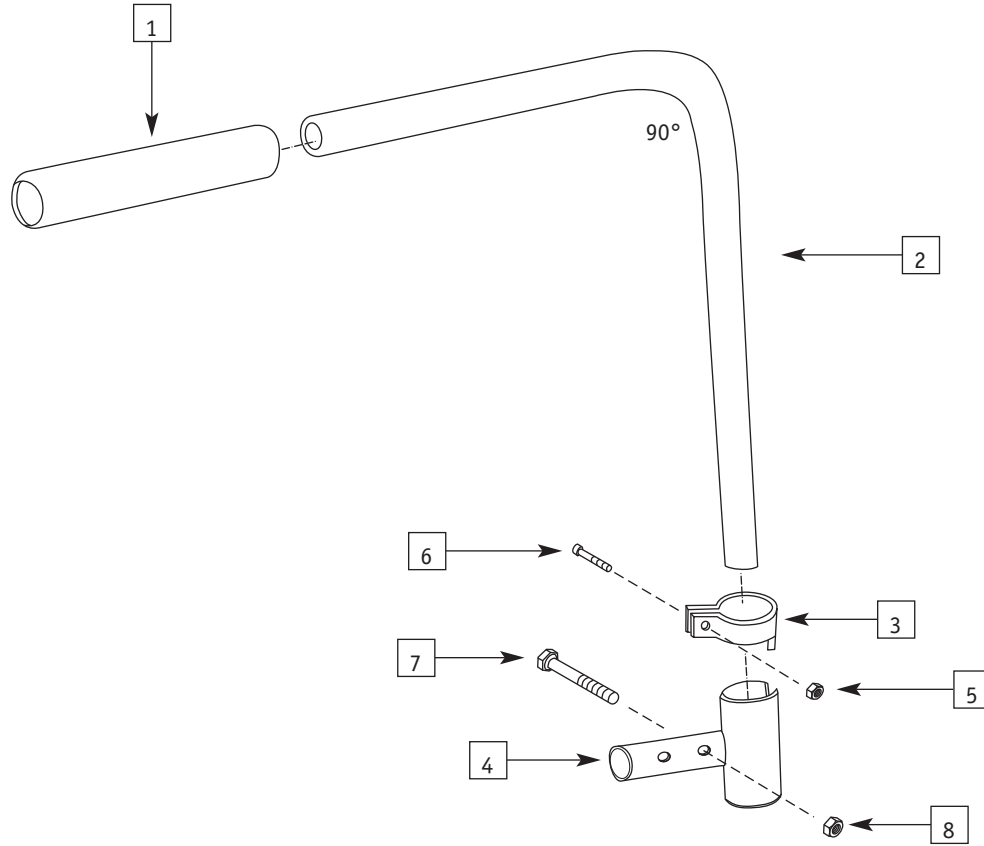

ARM REST ASSEMBLY (NEW STYLE)

ITEM	PART #	DESCRIPTION	QTY.	COLOR
1	0135-300	1" Grab-On Grip	2	Blk
2	0438-103	Armrest Bent Tube (Left)	1	Blk
2	0438-103	Armrest Bent Tube (Right)	1	Blk
3	0483-105	T - Clamp (One Slot)	1	Blk
4	0483-101	Armrest Mount (Left)	1	Blk
4	0483-102	Armrest Mount (Right)	1	Blk
5	0116-300	1/4 - 20 Thin Nylock Nut	2	Silv
6	0501-300	1/4 - 20 1.750 Allen Head	2	Sil.
7	0266-300	1/4 - 20 x 1.25 Hex Head	2	Sil.
8	0116-300	1/4 - 20 Thin Nylock Nut	2	Sil.
	0438-300	Armrest Complete Assembly (Left)	1	Blk
	0438-301	Armrest Complete Assembly (Right)	1	Blk