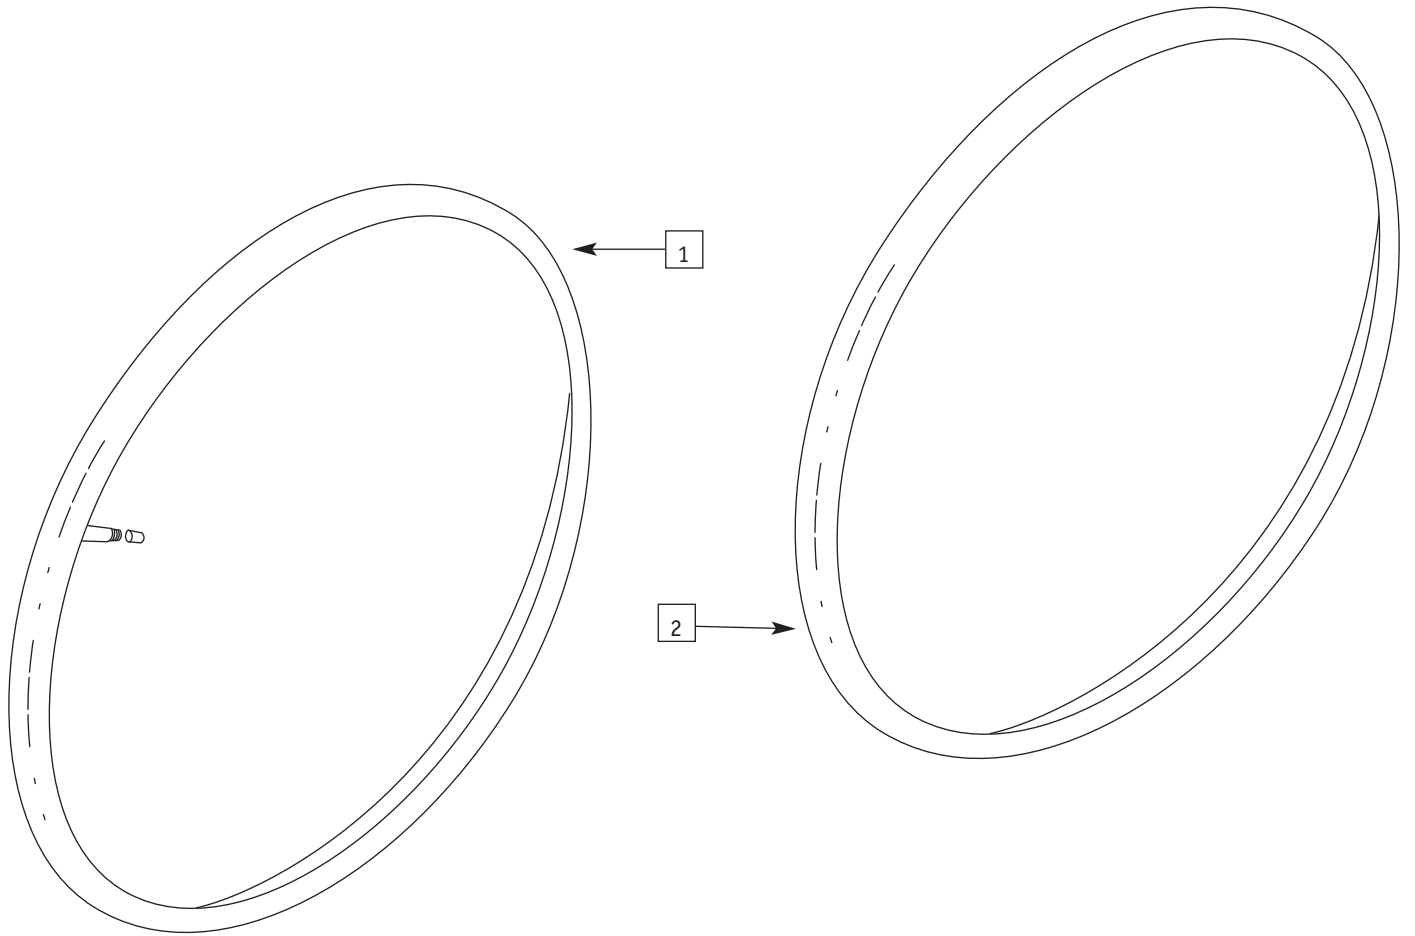

INNER TUBE AND FLAT-FREE INSERTS

ITEM	PART #	DESCRIPTION	QTY.	COLOR
1	0385-300	Tube regular duty tube 20" by 1"	2	Blk
1	0051-300	Tube regular duty tube 20" by 1 3/8"	2	Blk
1	0387-300	Tube regular duty tube 22" by 1"	2	Blk
1	0052-300	Tube regular duty tube 22" by 1 3/8"	2	Blk
1	0058-300	Tube regular duty tube 24" by 1 3/4"	2	Blk
1	0053-300	Tube regular duty tube 24" by 1 3/8"	2	Blk
1	0055-300	Tube regular duty tube 24" by 1" (540)	2	Blk
1	0056-301	Tube regular duty tube 25" by 1" (559)	2	Blk
1	0322-300	Tube regular duty tube 26" x 1.90/2.25" s/u	2	Blk
1	0054-300	Tube regular duty tube 26" by 1 3/8"	2	Blk
1	0056-300	Tube regular duty tube 26" by 1" (590)	2	Blk
1	0448-300	Tube regular duty tube 27" by 1"	2	Blk

ITEM	PART #	DESCRIPTION	QTY.	COLOR
2	0161-300	Flat Free Insert 20" x 1 3/8"	1	Blk
2	0162-300	Flat Free Insert 22" x 1 3/8"	1	Blk
2	0163-300	Flat Free Insert 24" x 1 3/8"	2	Blk