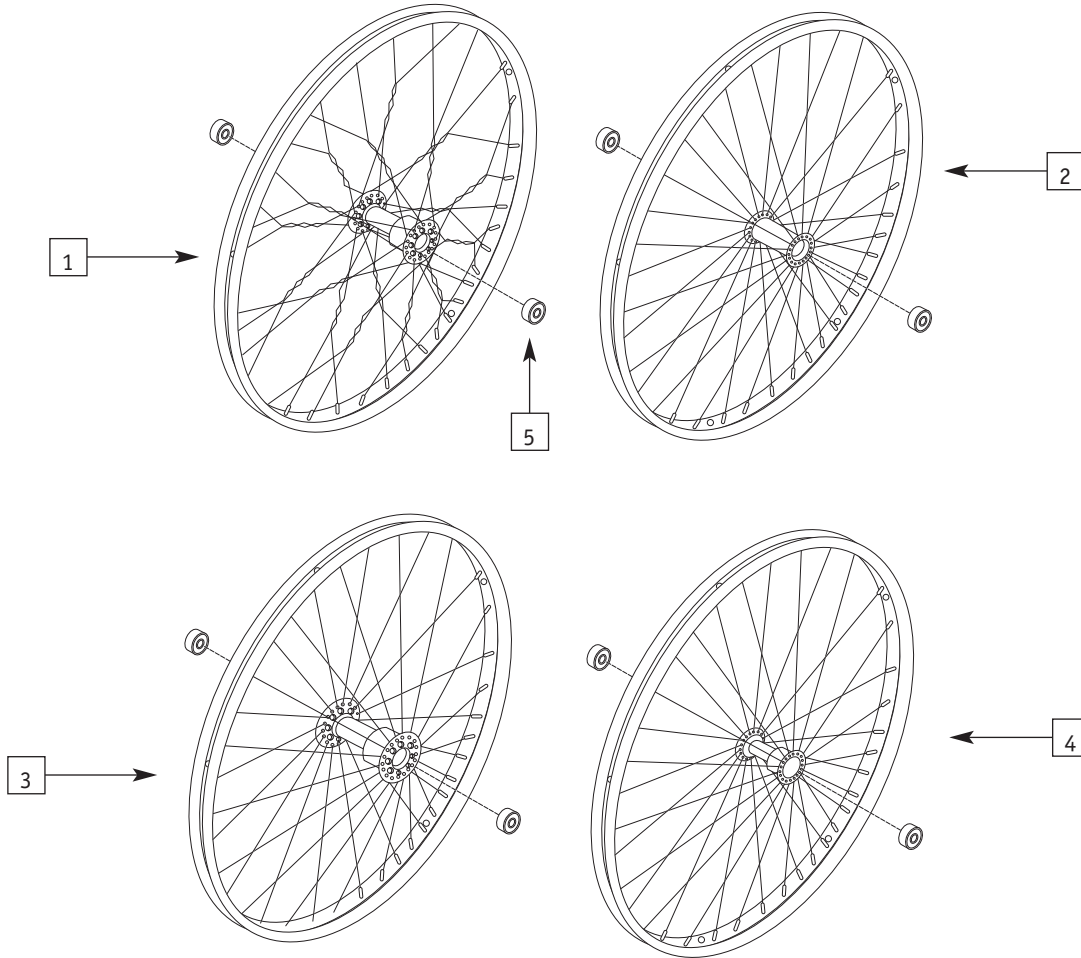

STD & TWISTER WHEEL ASSEMBLY

ITEM	PART #	DESCRIPTION	QTY.	COLOR
1	0404-101	24" Twister Wheel Assembly	2	---
1	0404-299	Twisters complete wheels assy. 20"	2	blk
1	0404-300	Twisters complete wheels assy. 22"	2	blk
1	0404-301	Twisters complete wheels assy.24" 540mm	2	blk
1	0404-302	Twisters complete wheels assy. 25" 559mm	2	blk
1	0404-303	Twisters complete wheels assy. 26 inch 590mm	2	blk
1	0404-304	Twisters complete wheels assy. 27"	2	blk
1	0404-099	Twisters (no handrim tire) 20"	1	blk
1	0404-100	Twister (no handrim tire) 22"	1	blk
1	0404-101	Twister (no handrim tire) 24" 540mm	1	blk
1	0404-102	Twister (no handrim tire) 25" 540mm	1	blk
1	0404-103	Twister (no handrim tire) 26" 590mm	1	blk
2	---	Challenger Wheel Assembly	2	---
3	0019-300	24 Wheel ass. Heat Treated w/ handrim and high pressure tire	2	blk

ITEM	PART #	DESCRIPTION	QTY.	COLOR
3	0019-301	24 Wheel assembly Heat Treated (less handrim and tire)	1	blk
3	0020-300	26 Wheel ass. Heat Treated w/ handrim and high pressure tire	2	blk
3	0020-301	26 Wheel assembly Heat Treated (less handrim and tire)	1	blk
3	0291-300	25 Wheel ass. Heat Treated w/ handrim and high pressure tire	2	blk
4	0015-300	20 Wheel ass. Standard w/ handrim and high pressure tire	2	blk
4	0015-301	20 Wheel assembly (less handrim and tire)	1	blk
4	0016-300	22 Wheel ass. Standard w/ handrim and high pressure tire	2	blk
4	0016-301	22 Wheel assembly (less handrim and tire)	1	blk
4	0017-300	24 Wheel ass. Standard w/ handrim and high pressure tire	2	blk
4	0017-301	24 Wheel assembly (less handrim and tire)	1	blk
4	0018-300	26 Wheel ass. Standard w/ handrim and high pressure tire	2	blk
4	0018-301	26 Wheel assembly (less handrim and tire)	1	blk
5	0130-300	Rear Wheel Bearing 1/2" 1.D	4	Blk