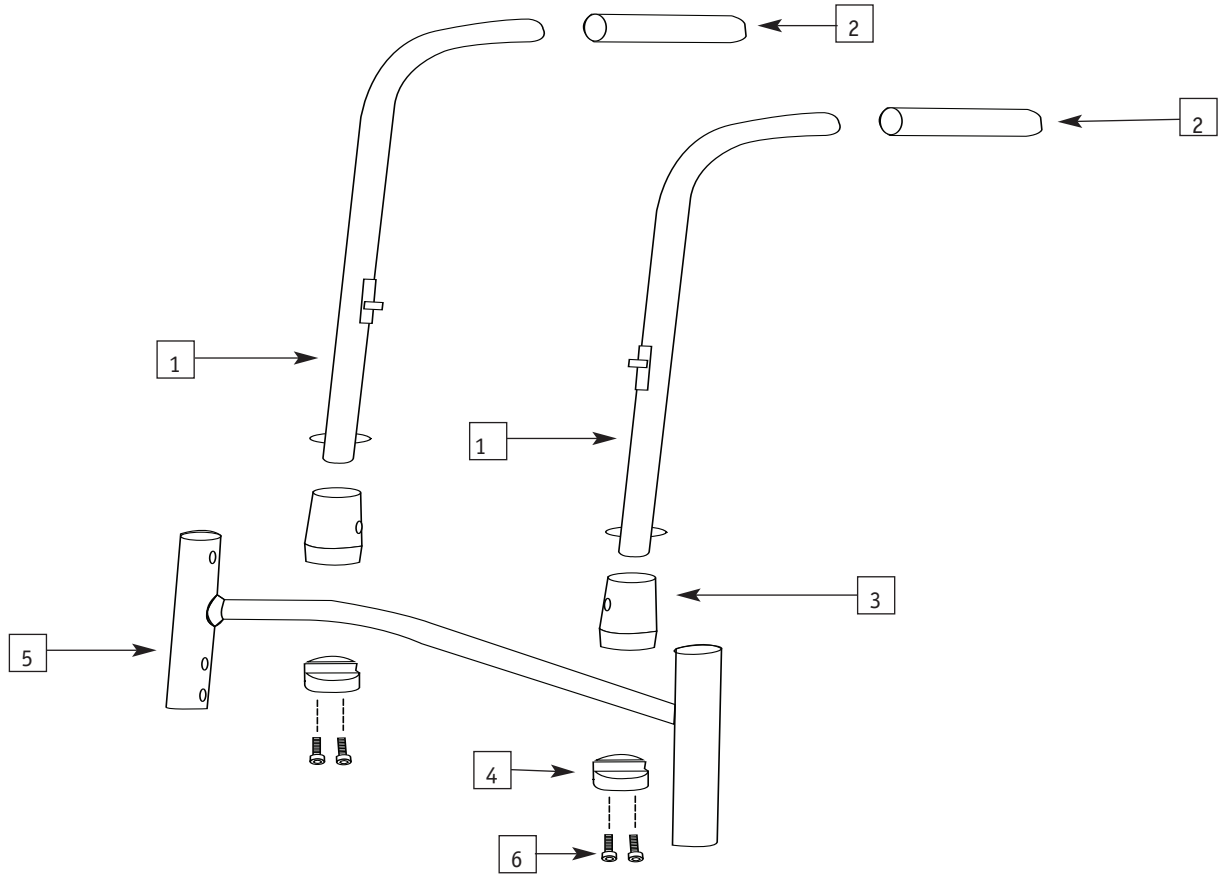

PUSH HANDLES (SLIDER STYLE)

ITEM	PART #	DESCRIPTION	QTY.	COLOR
1	0033-400	12" Push Handle Assy. (Left)	2	Blk
1	0033-402	12" Push Handle Assy. (Right)	2	Sil.
1	0033-404	16" Push Handle Assy. (Left)	2	Blk
1	0033-406	16" Push Handle Assy. (Right)	2	Blk
1	0033-408	20" Push Handle Assy. (Left)	2	Blk
1	0033-410	20" Push Handle Assy. (Right)	2	Blk

ITEM	PART #	DESCRIPTION	QTY.	COLOR
2	0134-300	Grab-On Handle 3/4"	2	Blk
3	0033-304	Upper Push Handle Mount	2	Blk
4	0033-303	Lower Push Handle Mount	2	Blk
5	0160-xxx	Rigid Back Rest (Specify Width)	1	Blk
6	0110-300	Socket Cap Screw 1/4 -20 x 1"	4	Sil.