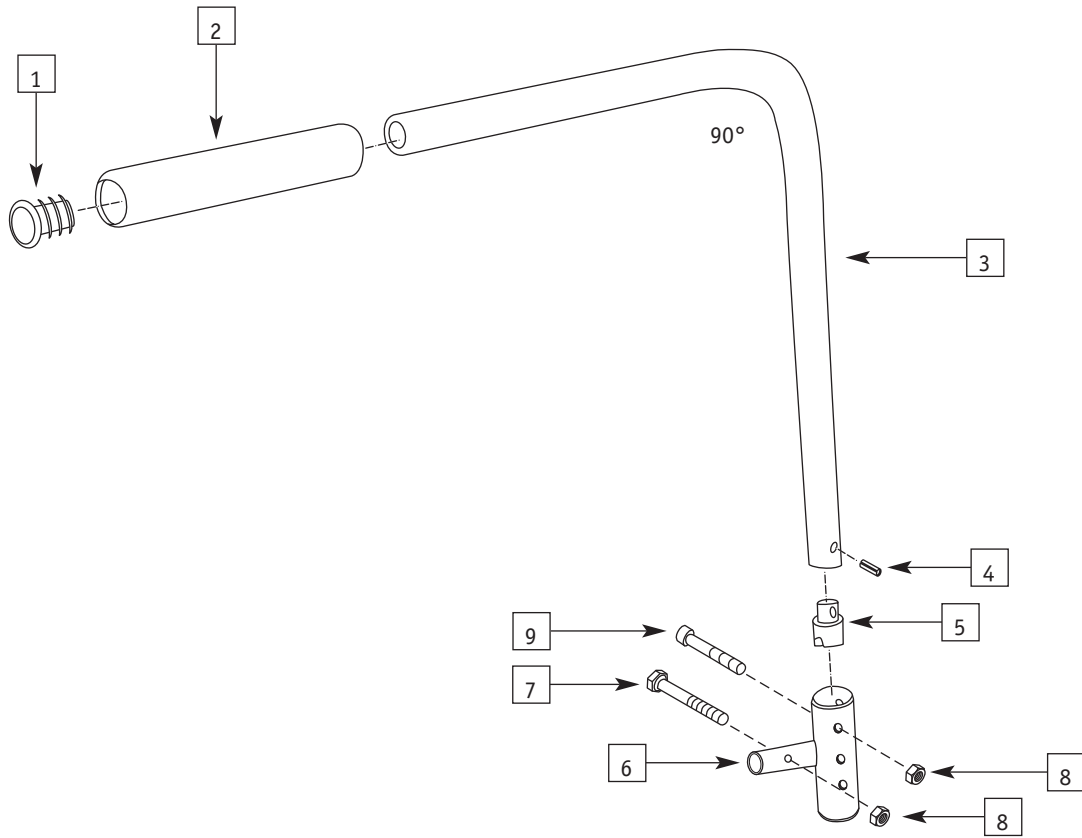

ARM REST ASSEMBLY

ITEM	PART #	DESCRIPTION	QTY.	COLOR
1	0325-300	Plastic Plug	2	Blk
2	0135-300	1" Grab-On Grip	2	Blk
3	0438-103	Armrest Bent Tube (Left)	1	Blk
3	0438-103	Armrest Bent Tube (Right)	1	Blk
4	0246-301	1" Roll Pin	2	Sil.
5	0032-110	Armrest Clevis V Shape	2	Blk
6	0438-101	Armrest Mount (Left)	1	Blk
6	0438-102	Armrest Mount (Right)	1	Blk
7	0266-300	1/4 - 20 x 1.25 Hex Head	2	Sil.
8	0116-300	1/4 - 20 Thin Nylock Nut	4	Sil.
9	0115-300	1/4 - 20 1.750 Allen Head	2	Sil.
	0438-300	Armrest Complete Assembly (Left)	1	Blk
	0438-301	Armrest Complete Assembly (Right)	1	Blk