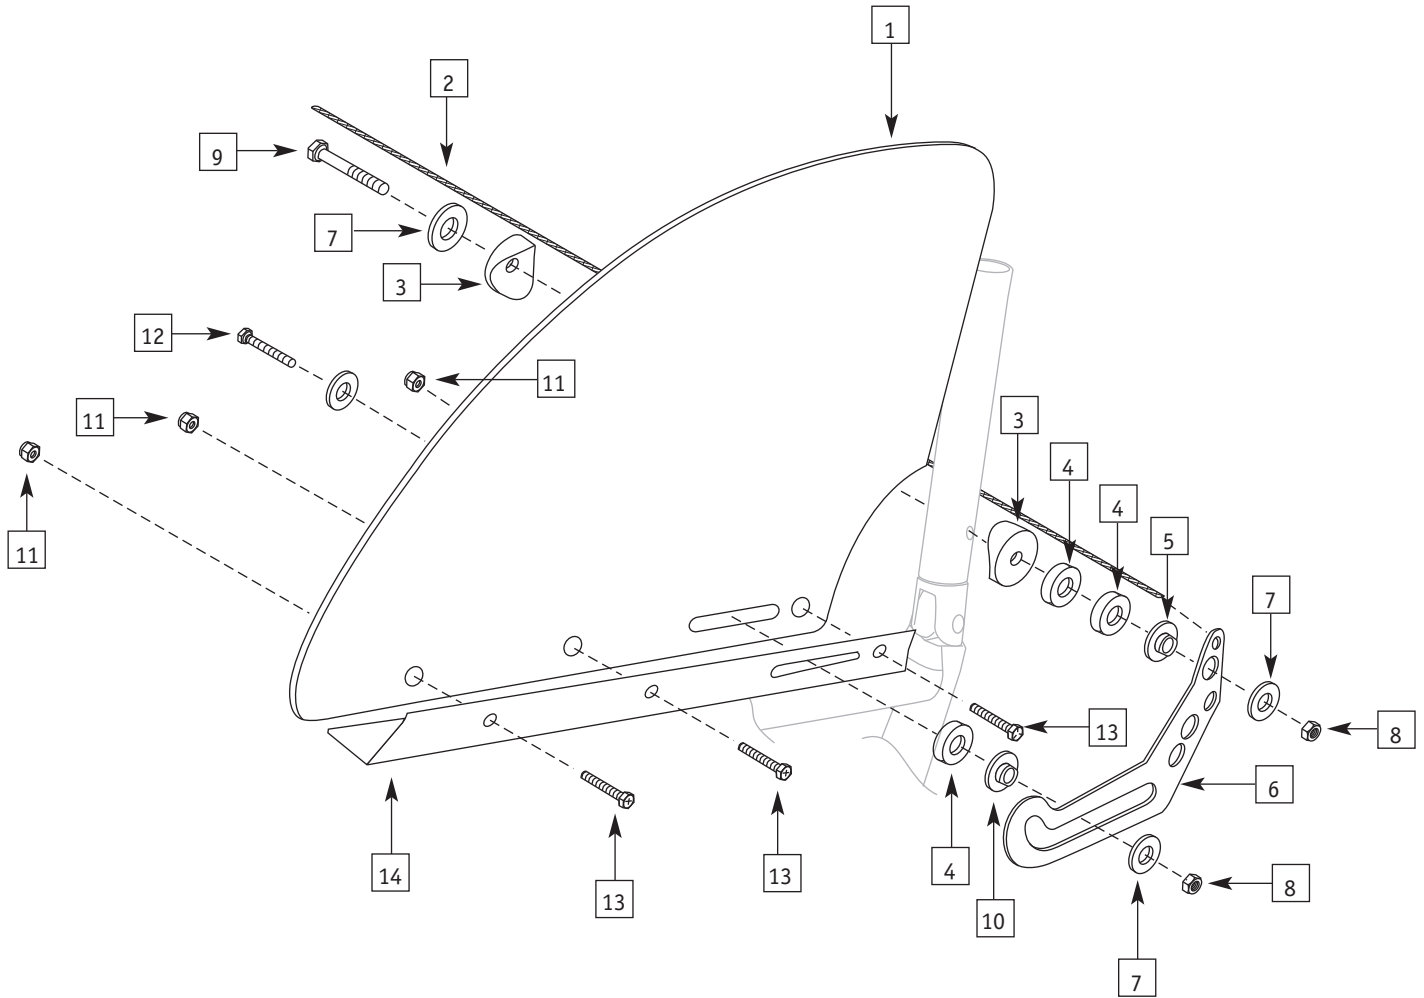

LOCKING MECHANISM WITH RIGID SIDE GUARD (OLD STYLE)

ITEM	PART #	DESCRIPTION	QTY.	COLOR
1	0093-303	Medium Rigid Side Guard	2	Blk
2	0294-306	1/16 Cord	1	Blk
3	0079-300	Plastic Saddle for 1" Tubing	4	Blk
4	0284-300	1/4" 1.D Nylon Spacer	6	White
5	0294-304	Slide Washer	4	Blk
6	0294-310	Slide Bracket	2	Blk
7	0107-300	1/4" 1.D Washer	4	Sil.

ITEM	PART #	DESCRIPTION	QTY.	COLOR
8	0116-300	1/4 20 Thin Nylock Nut	4	Sil.
9	0267-300	1/4 20 x 2 Hex Bolt	2	Sil.
10	0294-304	Slide Washer	4	Blk
11	0103-300	10 - 32 Thin Nylock Nut	6	Sil.
12	0403-300	1/4 - 20 x 1 Hex Head Bolt	2	Sil.
13	0105-300	10 - 32 x 1/2 Phillips Head Bolt	6	Sil.
14	0093-310	Rigid Side Guard Rail	2	Blk