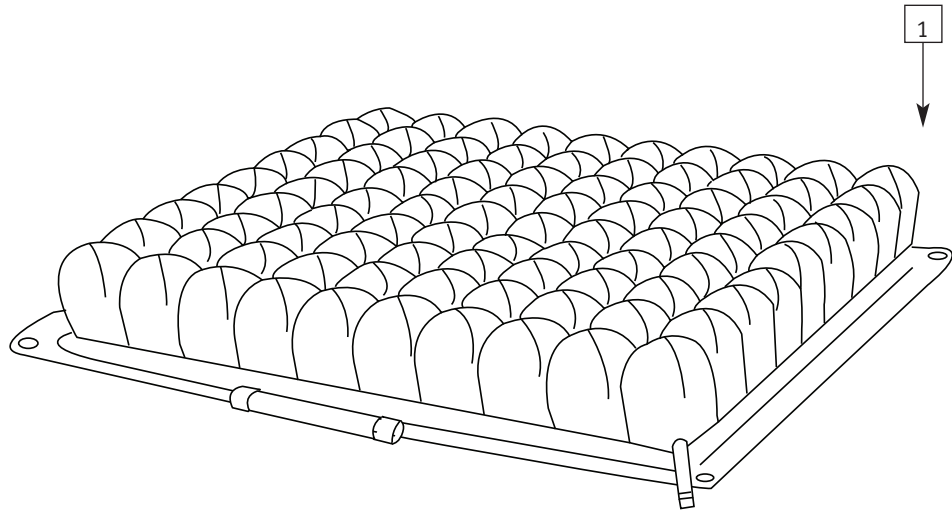

ROHO LOW-PROFILE QUADRO SELECT

ITEM	PART #	DESCRIPTION	QTY.	COLOR
1	0601-XXX	ROHO Low Profile-Quatro Select (See next page for available sizes)	1	Blk