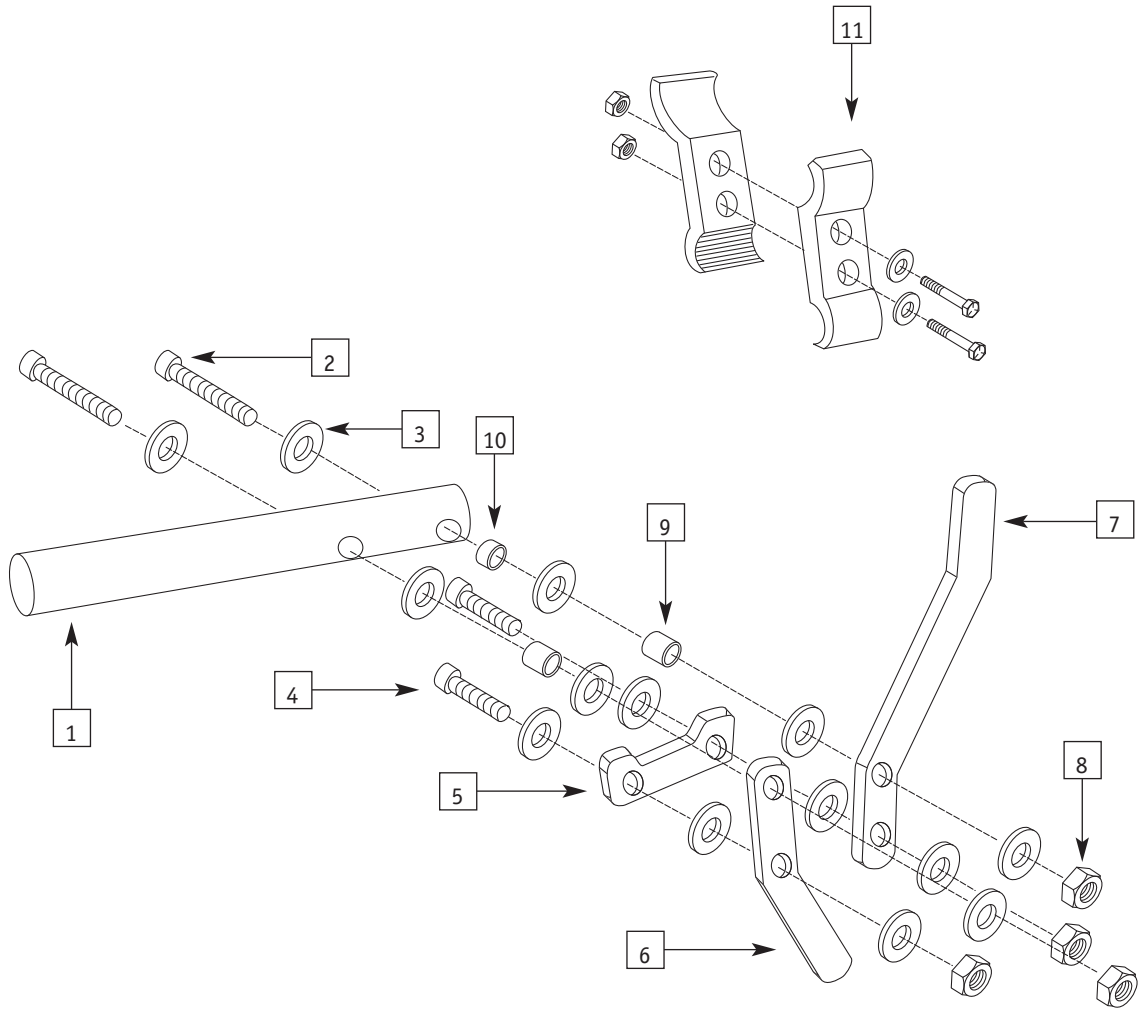

WHEEL LOCK SMOOTH SCISSORS (OLD STYLE)

ITEM	PART #	DESCRIPTION	QTY.	COLOR
1	0445-101	Wheel Lock Scissor Bar	2	Blk
2	0112-300	Wheel Lock Scissor Link	4	Blk
3	0084-300	Plastic Thin Nylon Washer .250 I.D. (Brakes - White)	28	Wht.
4	0384-300	Hardware b/h 1/4 - 20 by 1.00 Long	4	Sil.
5	0445-100	Wheel Lock Scissor Link	2	Blk
6	0445-103	Wheel Lock Scissors Snuber	2	Blk
7	0445-102	Wheel Lock Scissors Handle	2	Blk
8	0116-300	Hardware Thin Hex Nut Nylock 1/4 inch - 20	8	Sil.
9	0306-300	Bushing .250 I.D. by .375 O.D.	8	Gold
10	0273-300	Bushing 1/4 inch I.D.	8	Gold
11	0039-114	Brake clamp	4	Blk
	0445-300	Wheel Lock Complete Assembly Upper/Lower Mount Scissors	1	Blk