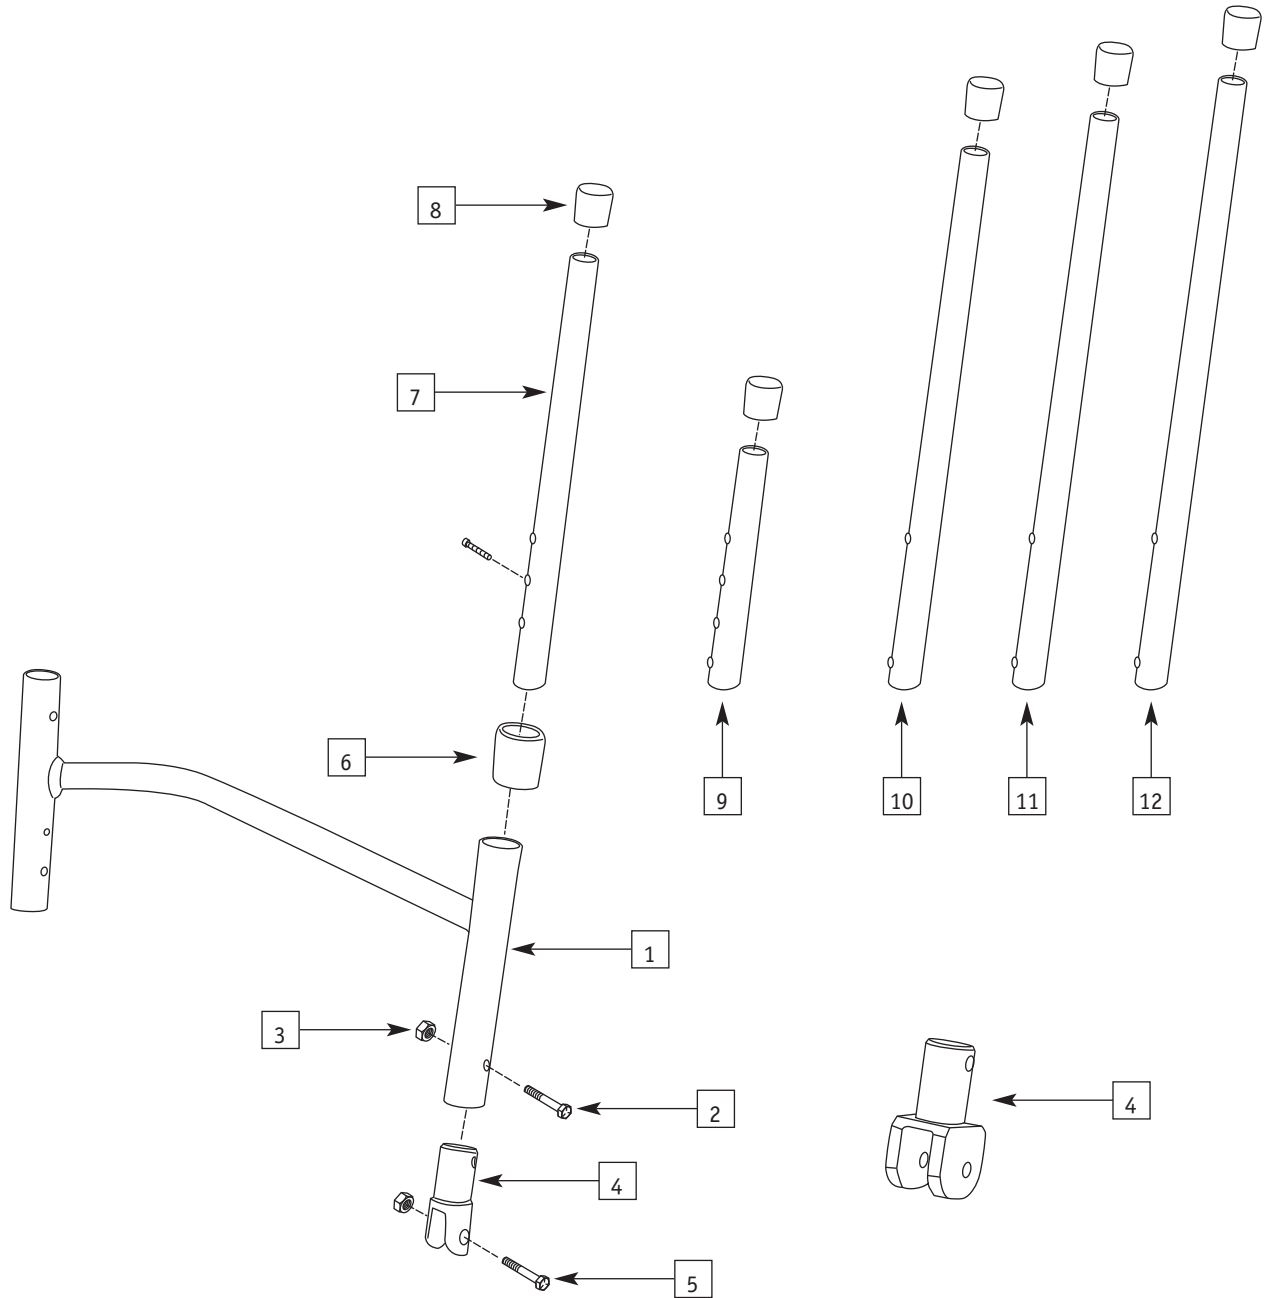

RIGID BACK REST ASSEMBLY & TELESCOPING TUBE (OLD STYLE)

ITEM	PART #	DESCRIPTION	QTY.	COLOR
1	0160-XXX	Rigid Back Rest (Specify Width)	1	Blk
2	0271-300	1/4 - 28 x 1 1/4 Hex Bolt	4	Sil.
3	0272-300	1/4 - 28 Nylock Nut	4	Sil.
4	0328-300	Back Rest Clevis (Old Style)	2	Blk
5	0328-300	1/4 - 28 x 1 1/4 Hex bolt	2	Sil.
6	0082-300	Slip fit Bushing From 1" to 3/4"	4	Blk

ITEM	PART #	DESCRIPTION	QTY.	COLOR
7	0038-301	13" - 15" Telescoping Tube	2	Raw
8	0077-300	3/4" Plastic Cap for Telescoping Tube	2	Raw
9	0038-300	9" - 12" Telescoping Tube	2	Raw
10	0038-302	16" Telescoping Tube	2	Raw
11	0038-303	17" Telescoping Tube	2	Raw
12	0038-304	18" Telescoping Tube	2	Raw