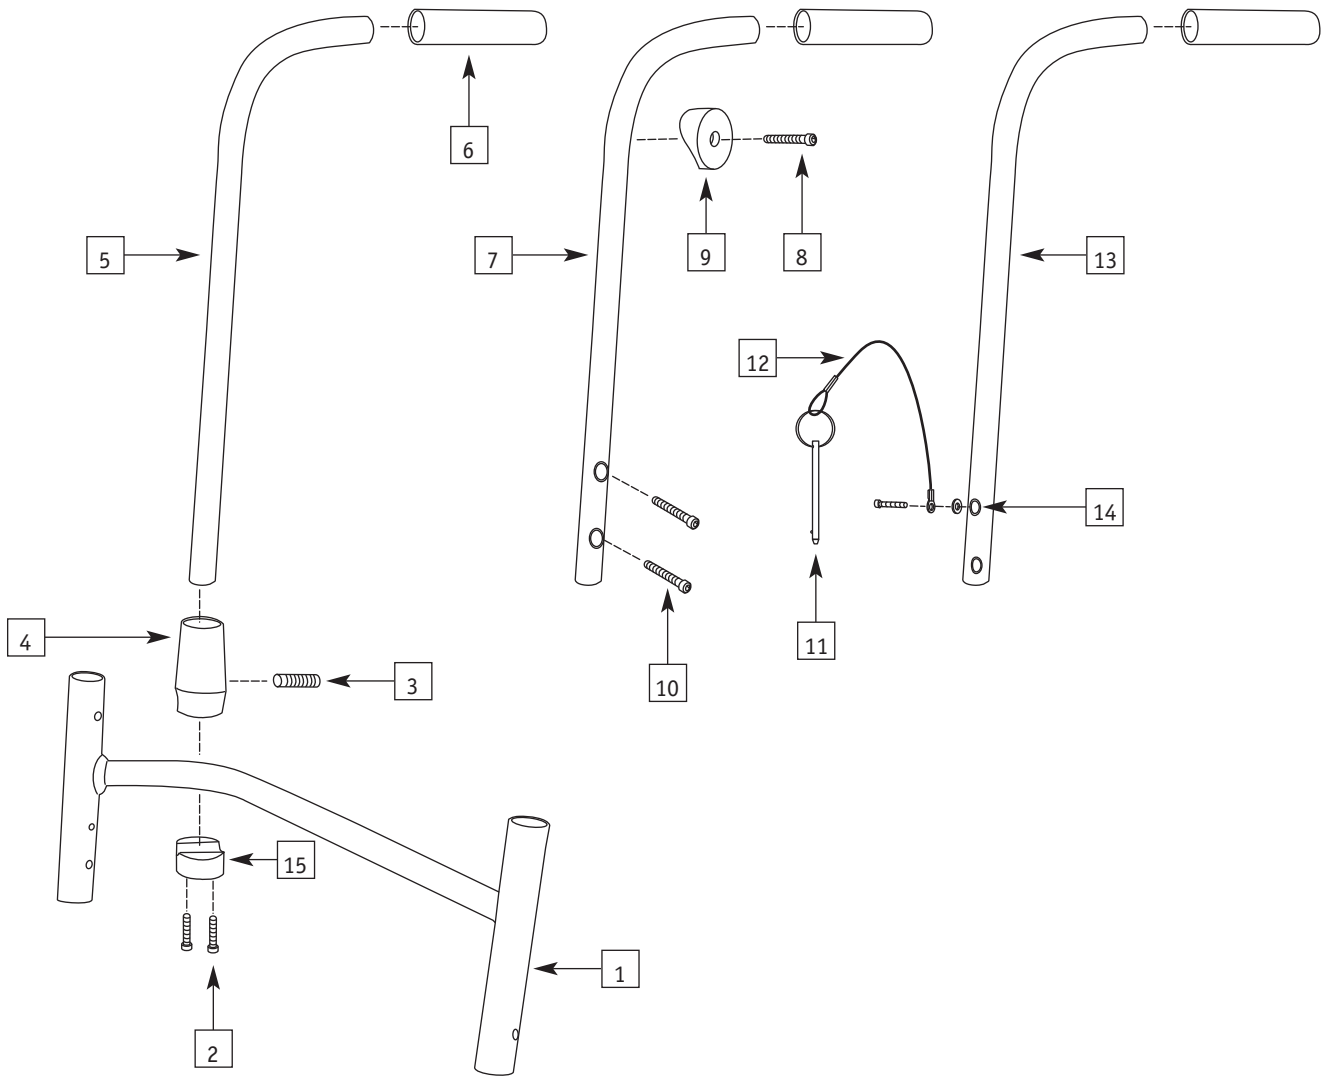

PUSH HANDLE ASSEMBLY

ITEM	PART #	DESCRIPTION	QTY.	COLOR
1	0160-XXX	Rigid Back Rest (Specify Width)	1	Blk
2	0110-300	1/4 - 20 x 1" Soc Cap Screw	4	Sil.
3	0247-301	1/4 - 20 x 1/4" Set Screw	2	S.S.
4	0033-304	Upper Push Handle Mount	2	Blk
5	0033-306	14" Long Push Handle (Bolt On)	2	Blk
6	0134-300	3/4" Grab-On Handle	2	Blk
7	0034-300	Fixed Height Pushed Handle	2	Blk
8	0102-300	10 - 32 x 3/4" Phillips Head	2	Sil.

ITEM	PART #	DESCRIPTION	QTY.	COLOR
9	0080-300	3/4" Black Plastic Saddle	2	Blk
10	0261-300	10 - 32 x 1/2 Soc Cap	4	Sil.
11	0159-300	Push Handle Q.R Pin	2	Sil.
12	0159-301	Lanyard Cable for Q.R Pin	2	Sil.
13	0033-306	14" Push Handle	2	Blk
14	0100-300	10 - 32 Short Nutsert	2	Gold
15	0033-303	Lower Push Handle Mount	2	Blk