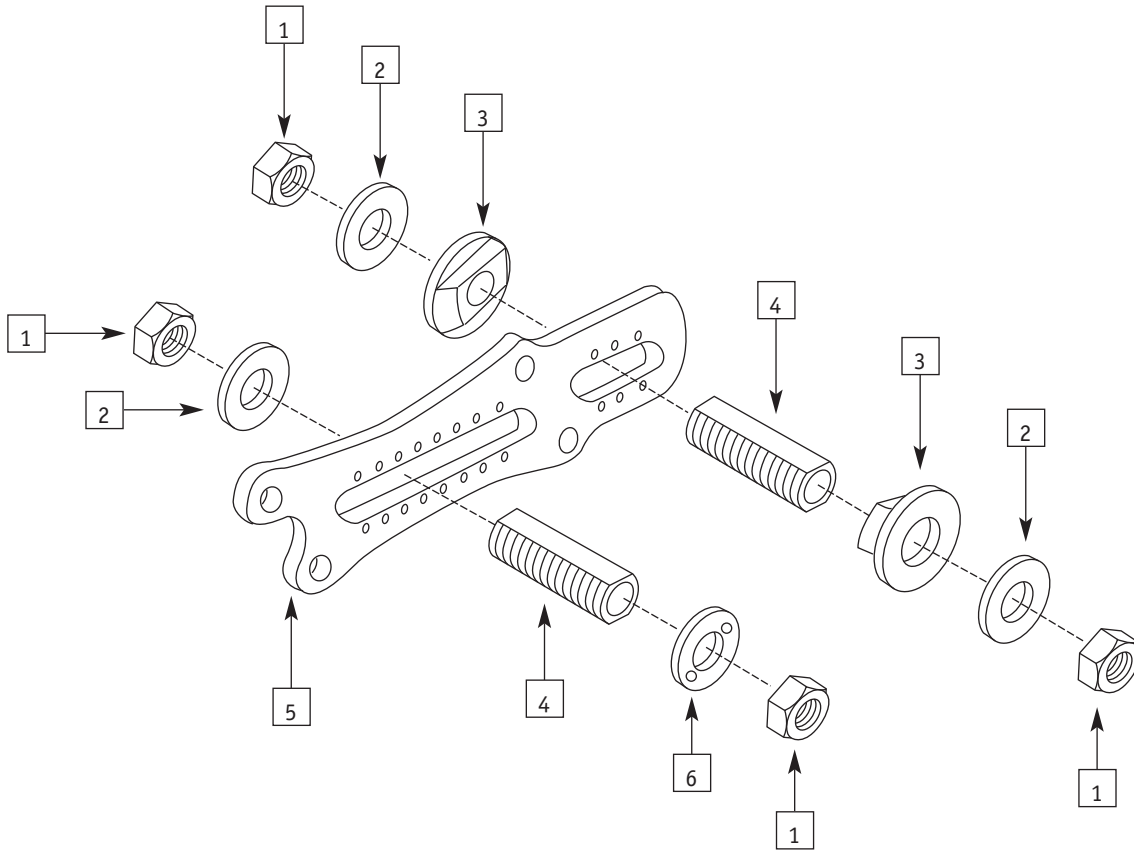

AMPUTEE AXLE PLATE ASSEMBLY

ITEM	PART #	DESCRIPTION	QTY.	COLOR
1	0126-300	3/4 - 16 Hex Jam Nut	4	Sil.
2	0125-300	3/4" I.D Light Washer	4	S.S.
3	0157-300	2° Custom Camber Washer	4	Blk
3	0157-301	3° Custom Camber Washer	4	Blk
3	0157-302	4° Custom Camber Washer	4	Blk
3	0157-303	5° Custom Camber Washer	4	Blk
3	0157-304	6° Custom Camber Washer	4	Blk

ITEM	PART #	DESCRIPTION	QTY.	COLOR
3	0157-305	7° Custom Camber Washer	4	Blk
4	0011-300	Axle Receiver Short 2.095	2	Gray
4	0011-301	Axle Receiver Long 3.00	2	Gray
5	0371-100	Amputee Axle Plate, Left	1	Blk
5	0371-101	Amputee Axle Plate, Right	1	Blk
6	0383-300	Dimpled Washer	---	---