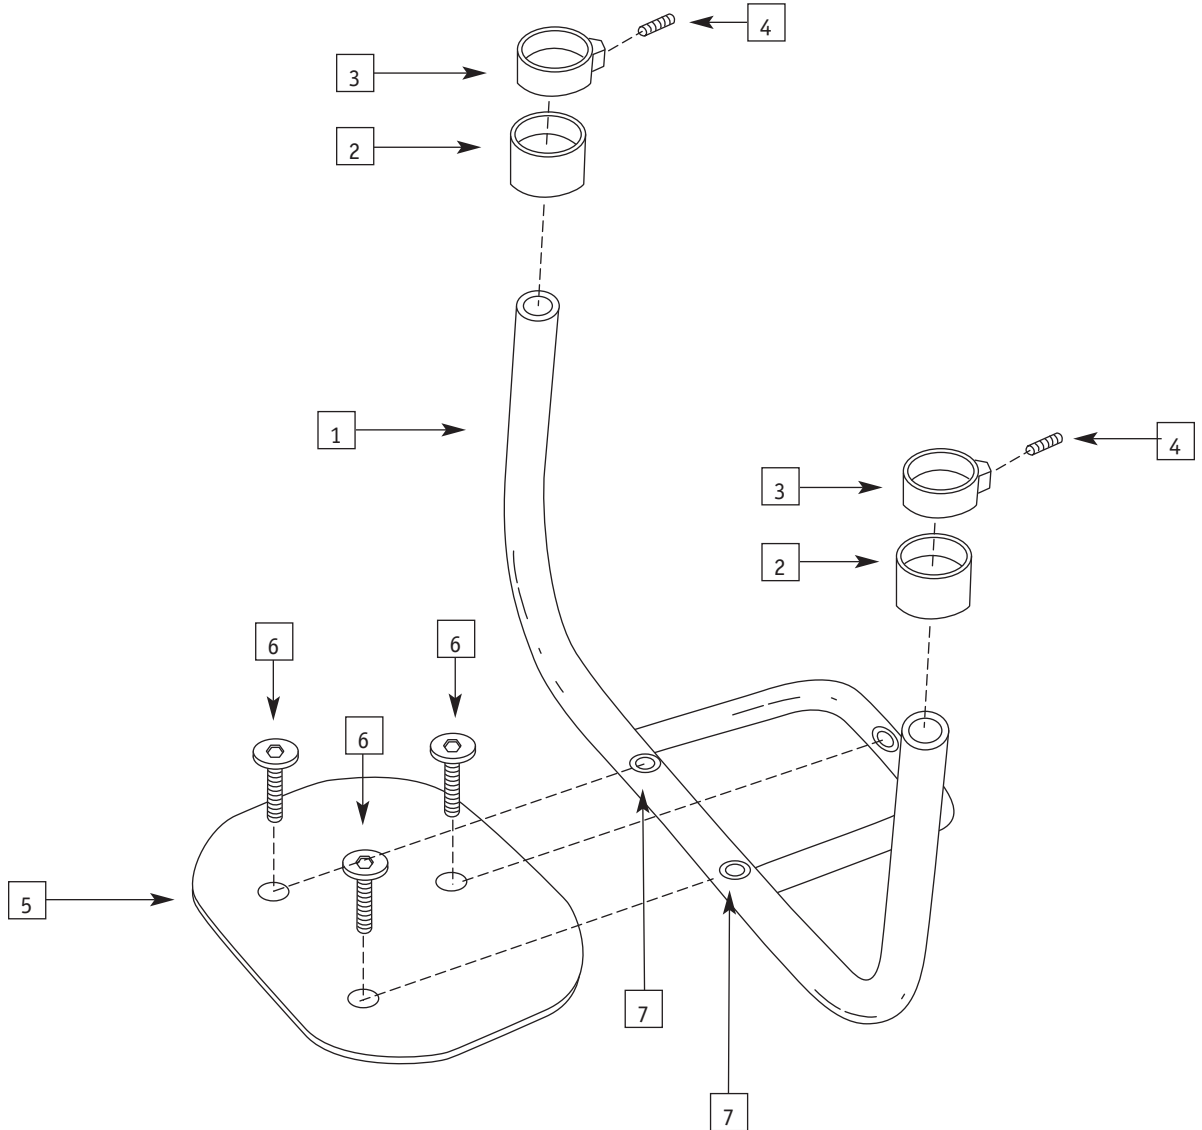

RIGID TUBULAR FOOTREST ASSEMBLY (OLD STYLE)

ITEM	PART #	DESCRIPTION	QTY.	COLOR
1	0167-3XX	Rigid Foot Rest Assembly (Including items 1-4 Specify Inside Foot Clearance)	1	Blk
2	0082-300	Slip Fit Bushing 1" to 3/4"	2	Blk
3	0168-301	Foot Rest ring	2	Blk
4	0256-301	1/4 - 28 x 1/2 Set Screw	2	S.S.
5	0244-301	Med Foot Rest Plat Form Custom Sizes	1	Blk
6	0297-300	10 - 32 x 3/4 Counter Sunk Screw	3	S.S.
7	0100-300	10 - 32 Nutserts	3	Gold