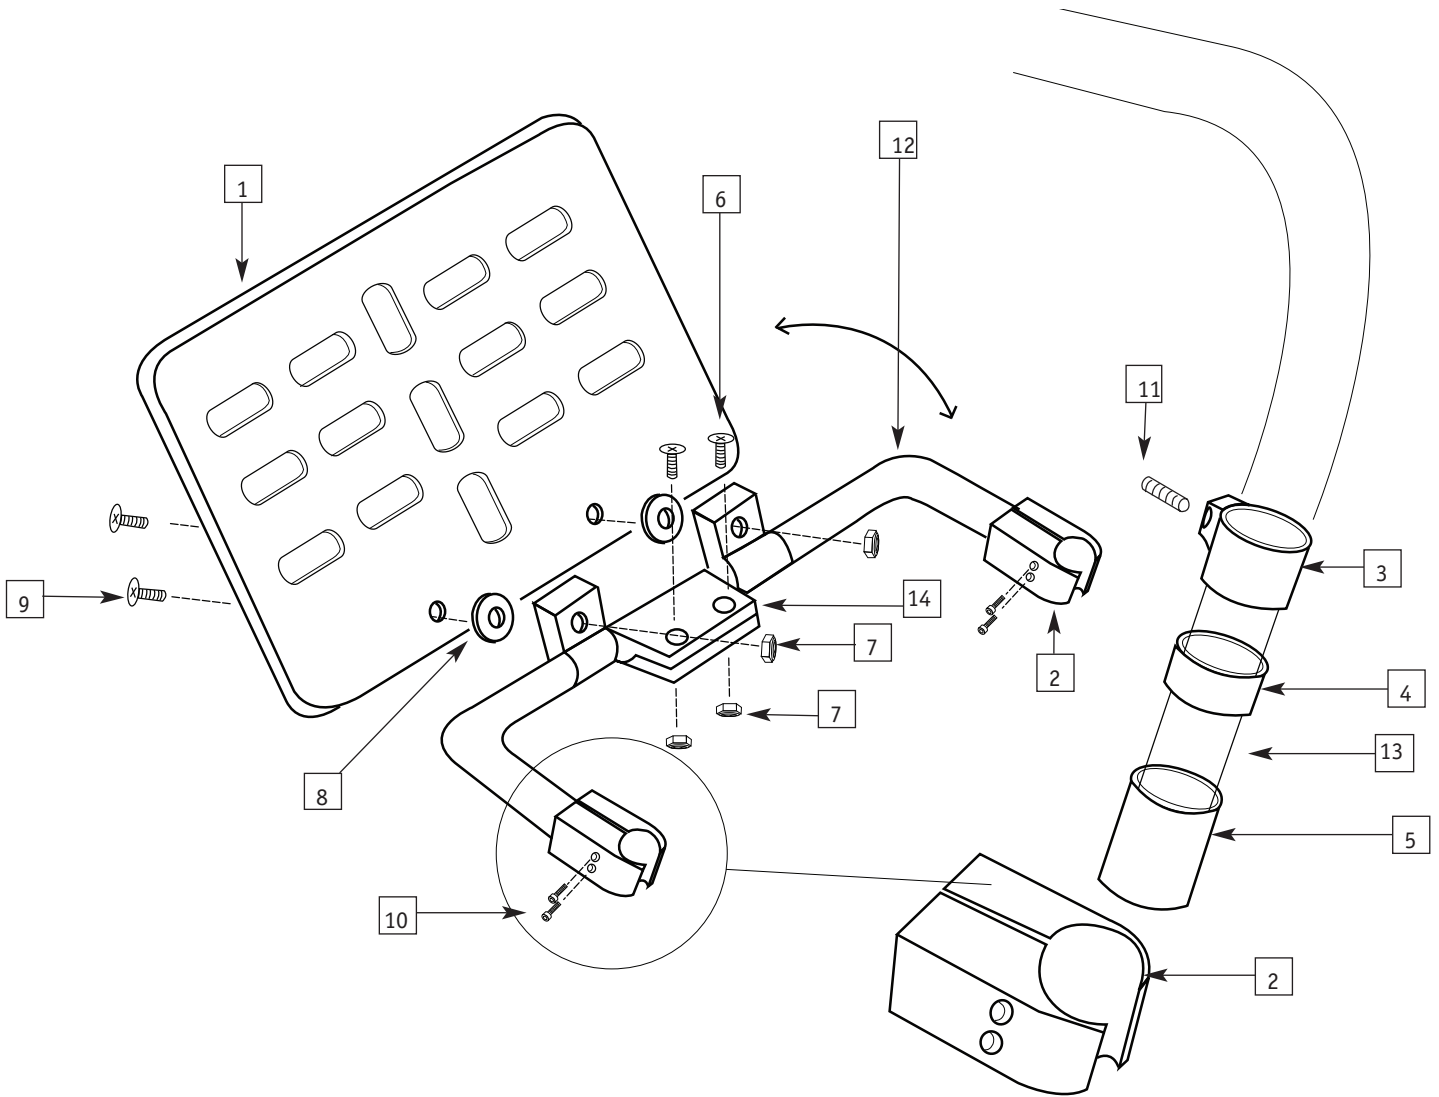

FOOTREST ASSEMBLY (FLIP-BACK STYLE)

ITEM	PART #	DESCRIPTION	QTY.	COLOR
1	0416-102	Aluminum Foot Plate	1	Blk
2	0472-105	Clamp (Inside)	1	Blk
2	0472-110	Clamp (Outside)	1	Blk
3	0168-301	Footrest Ring	2	Blk
4	0082-300	Slip Fit Bushing 1" x 3/4"	2	Blk
5	0472-115	Slip Fit Bushing 1" x 2"	2	Blk
6	0582-300	Counter Sunk 1/4 - 20 x 3/4"	2	Sil.
7	0116-300	Nutlock Nut 1/4 - 20 (Thin)	2	Sil.
8	0294-307	Plastic Spacer Washer	2	Wht
9	0437-300	Counter Sunk 1/4 - 20 x 1	2	Sil.

ITEM	PART #	DESCRIPTION	QTY.	COLOR
9	0116-300	Nutlock Nut 1/4 - 20 (Thin)	2	Sil.
10	0110-300	1/4-20 x 1" Hex	2	Sil.
11	0256-102	1/4 28 - 1/2 Set Screw	2	Blk
12	0416-199	Foot Rest Loop	2	Blk
13	0416-080	Footrest Extension Tube 6"	2	Blk
14	0472-120	Footrest Angle Clamp	1	Blk
Assy.	0472-301	Footrest Assembly (Including Items 1-10)	1	Blk