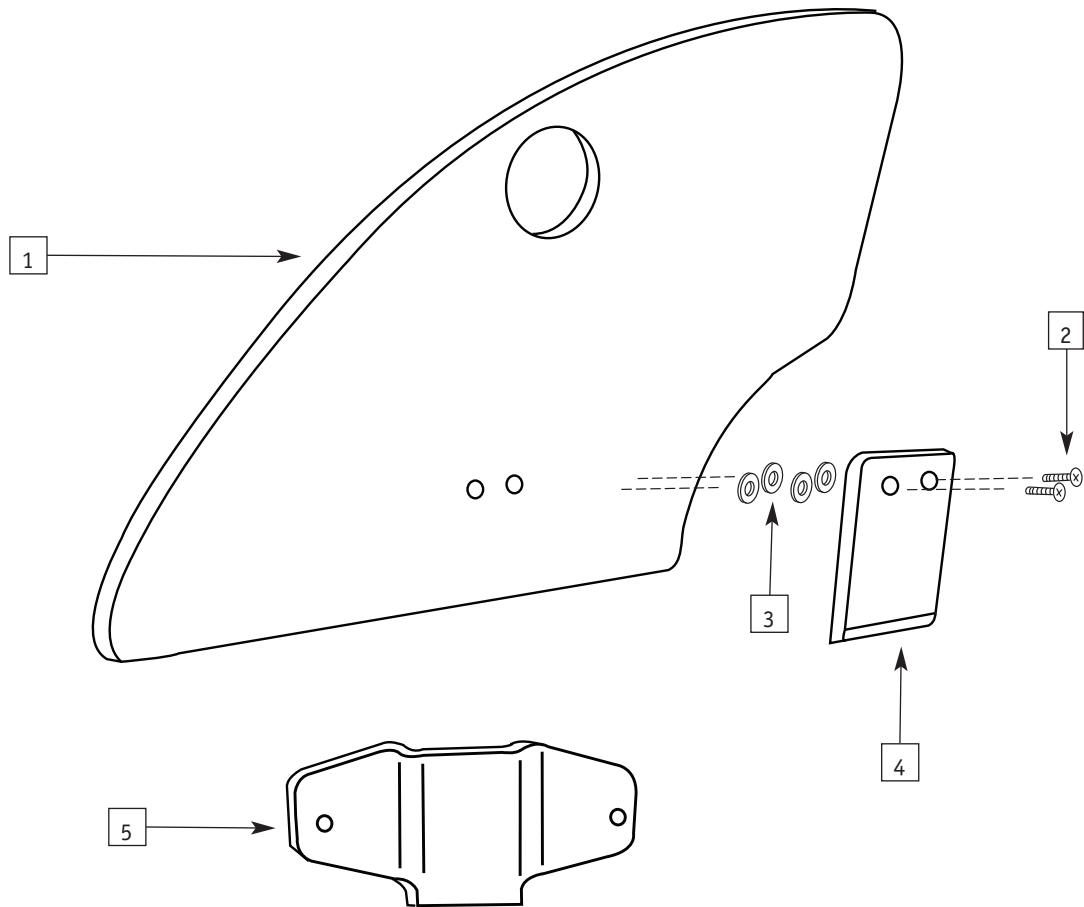

SIDE GUARD-PLASTIC (REMOVABLE)

ITEM	PART #	DESCRIPTION	QTY.	COLOR
1	0458-300	Removable ABS	1	Blk
1	0458-301	Removable ABS	1	Blk
2	0297-310	10 - 32 x 1/2" Counter Sunk	4	SiL.
3	0277-300	Washers .250	4	SiL.
4	0458-120	Bayonet	1	Blk
5	0458-100	Removable Side Guard Receiver Mount	1	Blk