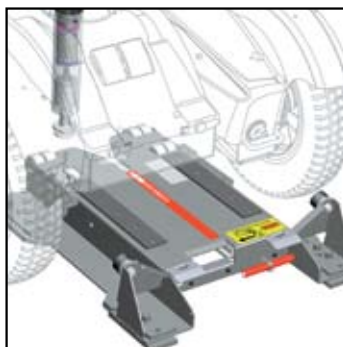

Permlock C: Lock your Permobil into position for safer travel by car. (Option)