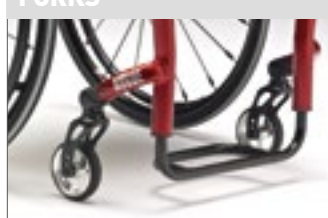

Rogue Slotted Fork

ANTI-TIPPERS

Rigid Anti Tips

ACCESSORIES

Bodypoint Aeromesh Calf Strap

Aluminium Seat Pan

ACCESSORIES

Backpack