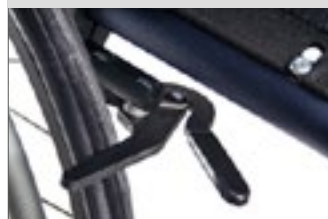

HANDRIMS

Aluminium Anodized

Natural Fit LT

Natural Fit LT Super Grip

WHEEL LOCKS

Short Thro Scissor Locks

WHEEL LOCKS

Under seat Scissor Lock