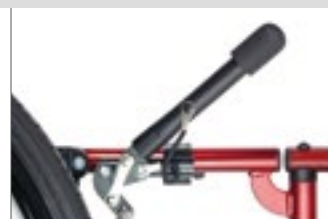

Pull or Push w/ Extensions