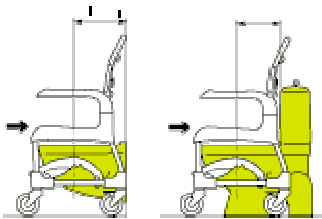

SPECIFICATIONS AND INFO FOR THE ETAC CLEAN SHOWER/COMMODE CHAIR	
Dimensions	Seat height 44 - 60 cm (depending on the model) Total width: 52 cm (all models) Total width between armrests 43.5 cm (all models)
Weight	14.2 kg
Materials	Chassis: powder-painted steel tubing Seat/backrest: polypropylene Armrests: polypropylene Footplate: polypropylene Castor brackets: polyamide Swivel castors, lockable, ball-bearing: polyamide/TPE
Care	Regular cleaning plus inspection of castors. Clean the product with a solvent-free detergent which has a pH of 6-9, or with a 70% disinfectant solution. Can be decontaminated at max. 85°C if so required.
Design	A&E Design AB

Dimensions & Weight

Clean fits both floor-mounted and wall-mounted toilets.