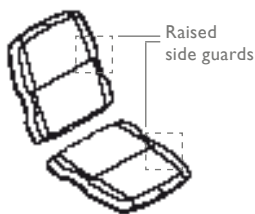

Seating Options