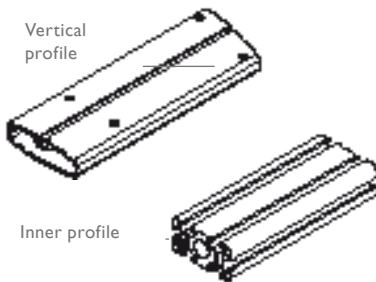

Section material for special seat adaptation

- Vertical profile for the armrest
- Inner profile for the armrest
- Profiles with 1 m length

☐ I460953 £31
Vertical profile

I460954 £41
Inner profile

Backrest plate

- For installation on backrest frame
- With pre-bored fixing holes
- Upholstery side covered in material, visible side with artificial leather covering, wipe clean
- Only in combination with a backrest frame I456316

☐ I456319 £77
SW: 38-44 cm

☐ I456320 £77
SW: 44-52 cm