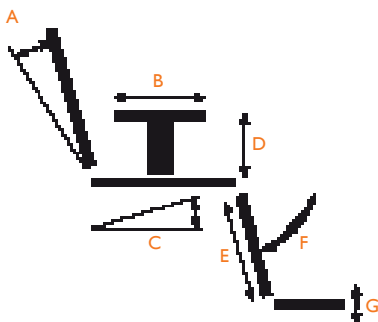

Seating Options